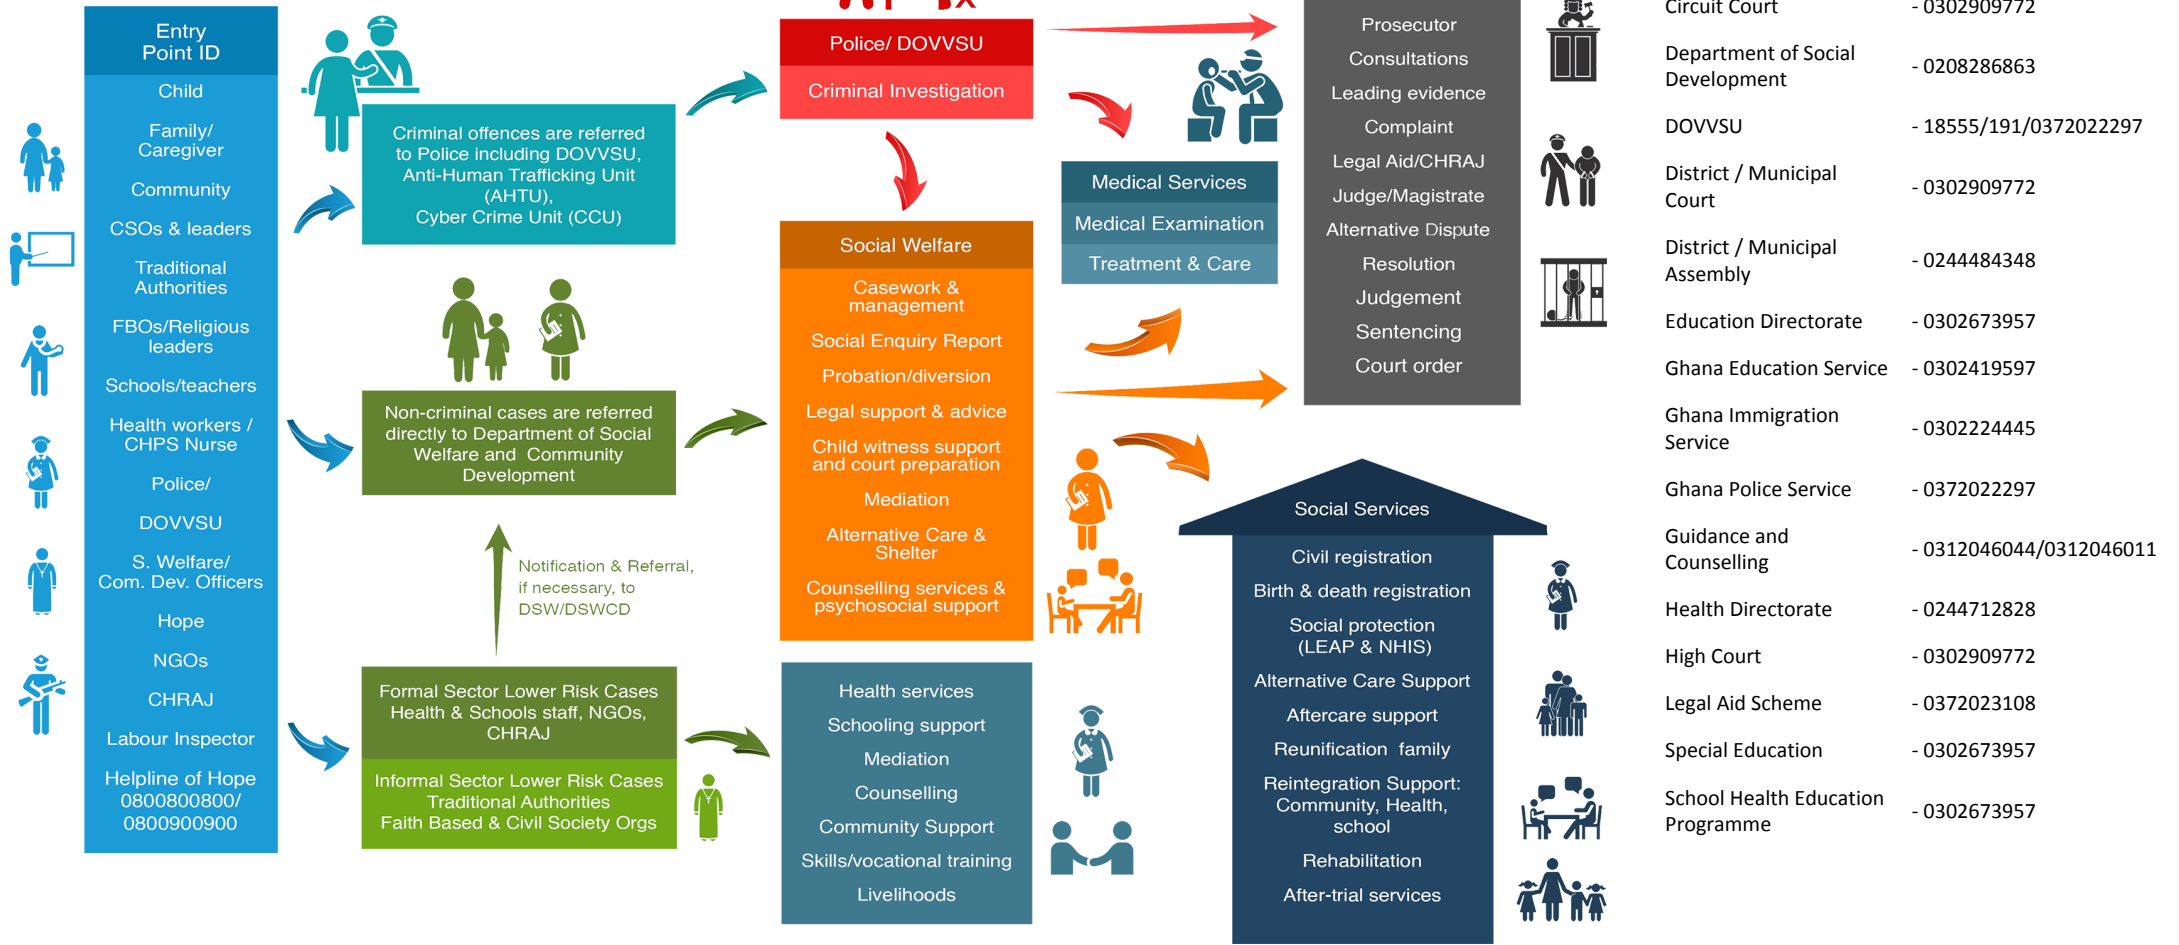

Referral Pathway - Yunyoo Nasuan District District, North East Region

Child Protection - Sexual And Gender-Based Violence - Social Protection Services

PATHWAYS FOR REPORTING, RESPONSE AND REFERRALS

MoGCSP Helpline of Hope - 0800 800 800 or 0900 800 800; MoGCSP Directory of Services - www.directory.mogcsp.gov.gh; GPS DOVVSU Domestic Violence Helpline - 05 5100 0900; National Cyber Security Online Abuse Helpline - 292; GPS Counter Trafficking Helpline - 18555/191