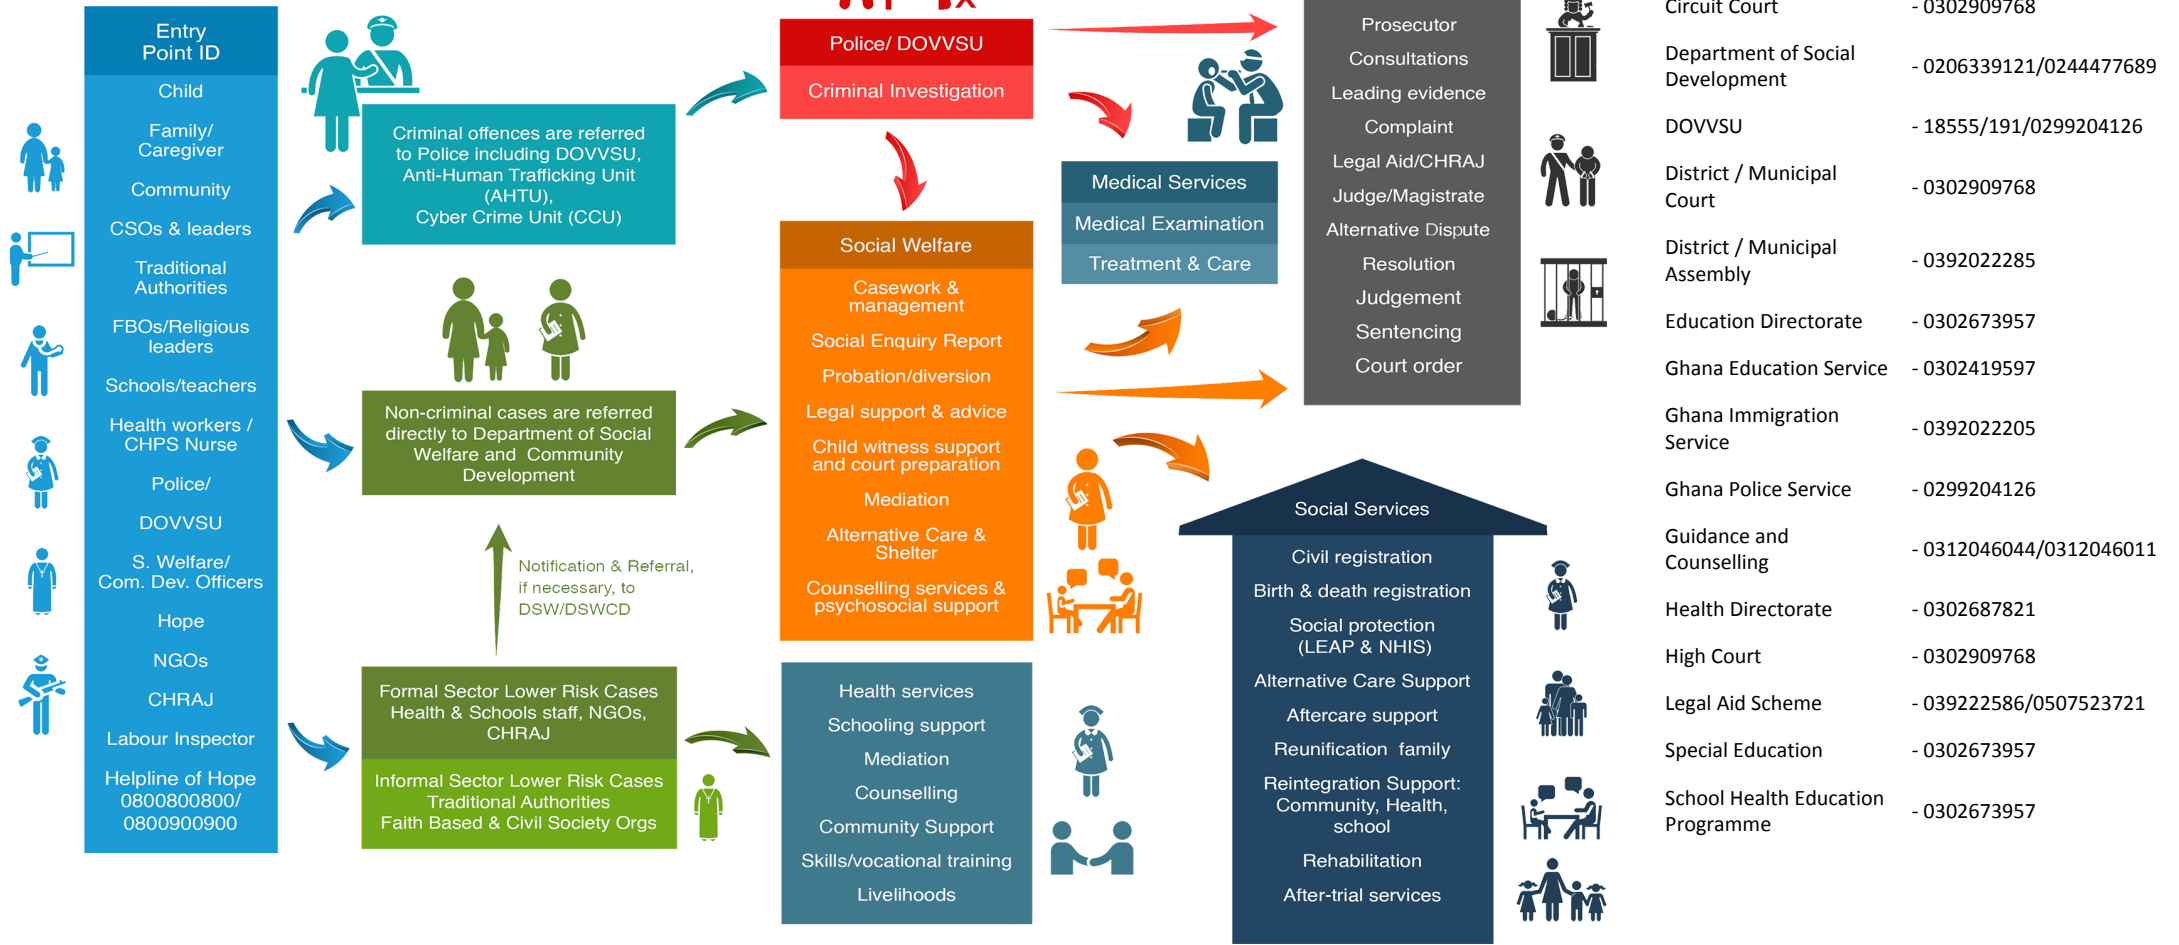

Referral Pathway - Wa West District District, Upper West Region

Child Protection - Sexual And Gender-Based Violence - Social Protection Services

PATHWAYS FOR REPORTING, RESPONSE AND REFERRALS

MoGCSP Helpline of Hope - 0800 800 800 or 0900 800 800; MoGCSP Directory of Services - www.directory.mogcsp.gov.gh; GPS DOVVSU Domestic Violence Helpline - 05 5100 0900; National Cyber Security Online Abuse Helpline - 292; GPS Counter Trafficking Helpline - 18555/191