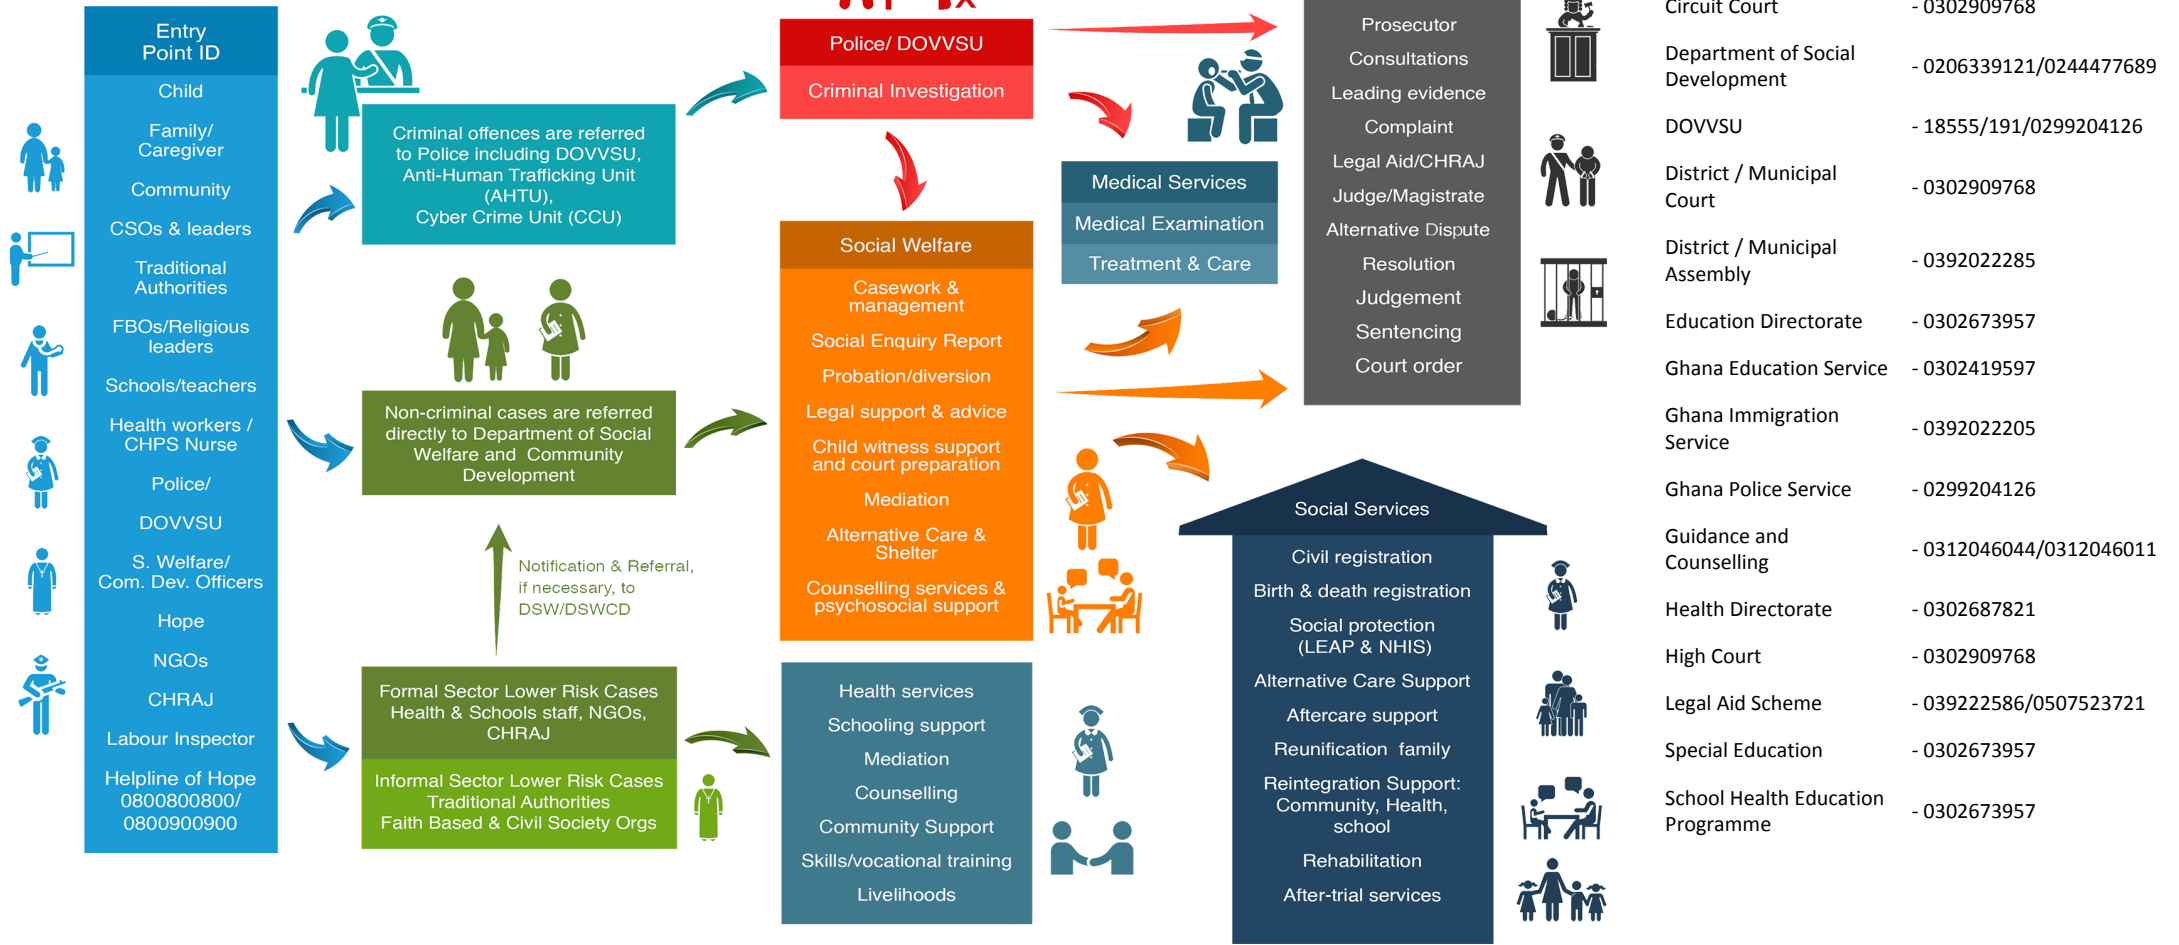

Referral Pathway - Wa East District District, Upper West Region

Child Protection - Sexual And Gender-Based Violence - Social Protection Services

PATHWAYS FOR REPORTING, RESPONSE AND REFERRALS

MoGCSP Helpline of Hope - 0800 800 800 or 0900 800 800; MoGCSP Directory of Services - www.directory.mogcsp.gov.gh; GPS DOVVSU Domestic Violence Helpline - 05 5100 0900; National Cyber Security Online Abuse Helpline - 292; GPS Counter Trafficking Helpline - 18555/191