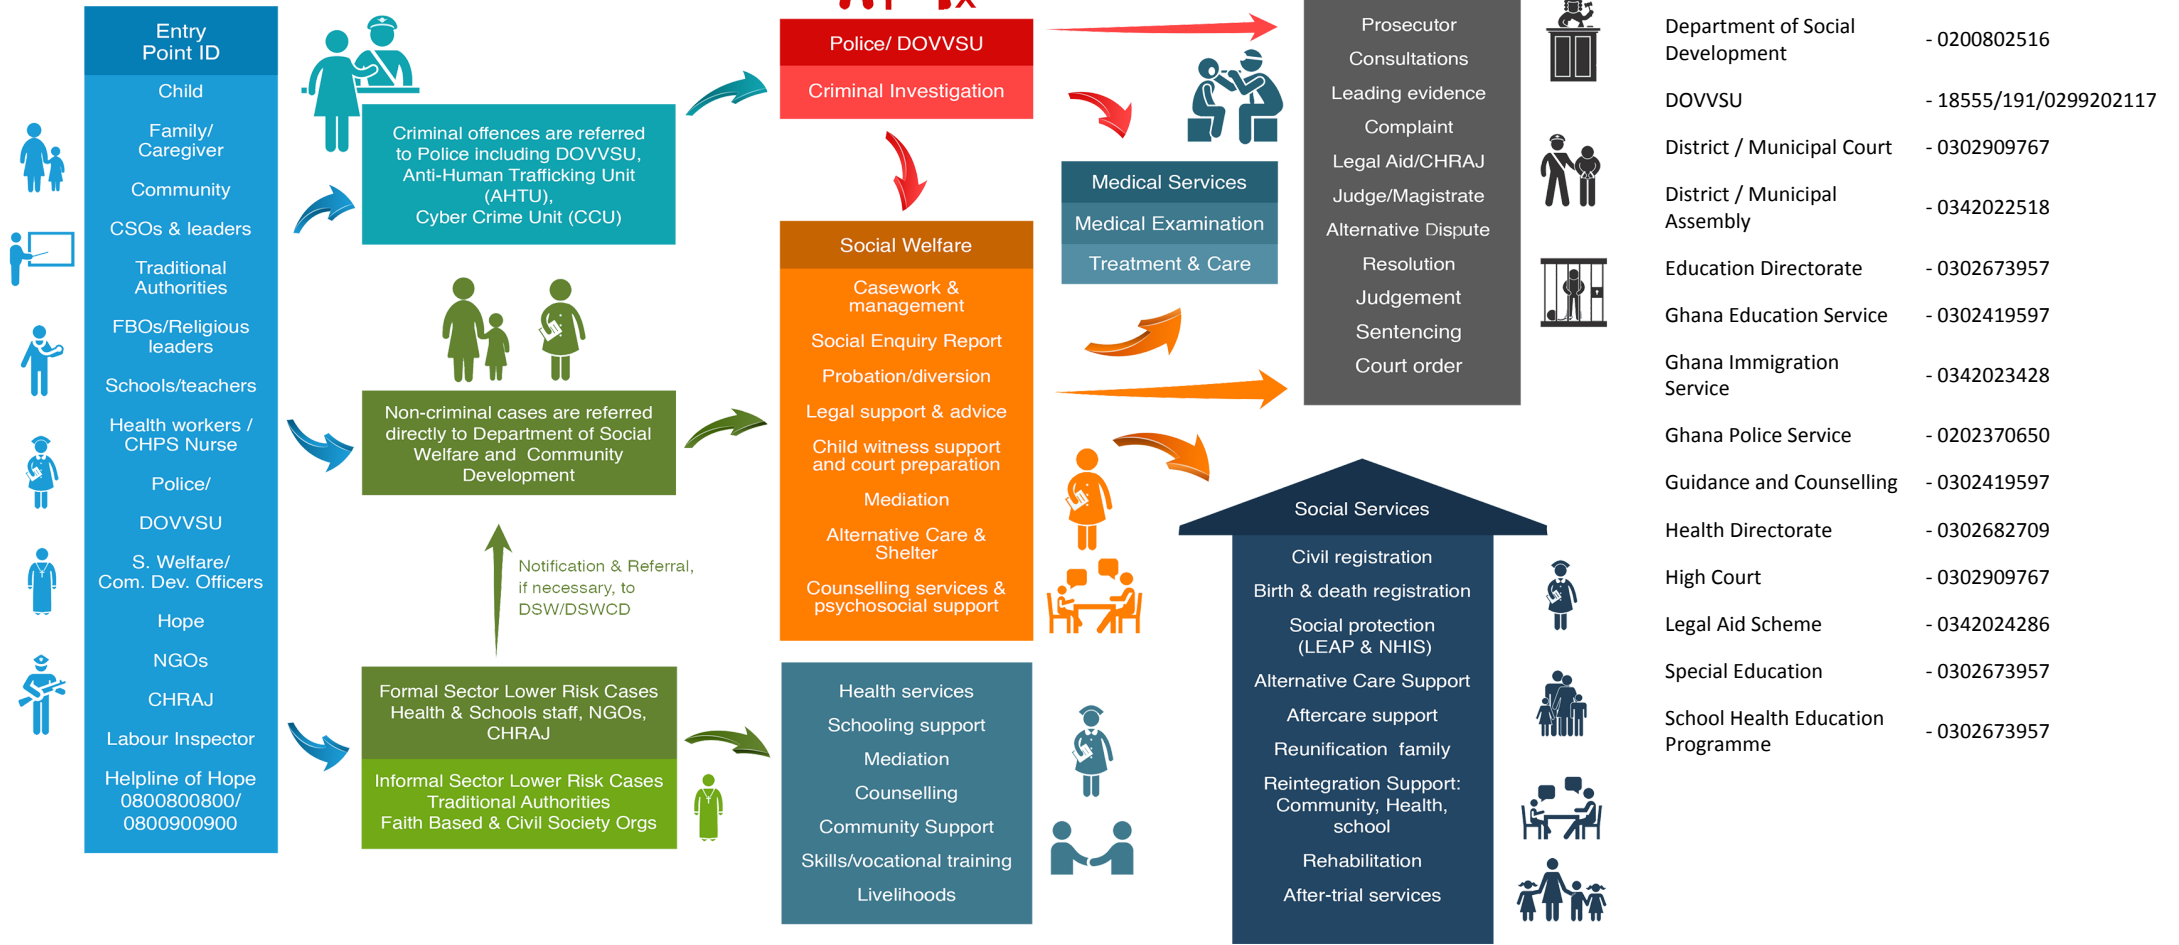

Referral Pathway - Upper West Akim District District, Eastern Region

Child Protection - Sexual And Gender-Based Violence - Social Protection Services

PATHWAYS FOR REPORTING, RESPONSE AND REFERRALS

MoGCSP Helpline of Hope - 0800 800 800 or 0900 800 800; MoGCSP Directory of Services - www.directory.mogcsp.gov.gh; GPS DOVVSU Domestic Violence Helpline - 05 5100 0900; National Cyber Security Online Abuse Helpline - 292; GPS Counter Trafficking Helpline - 18555/191