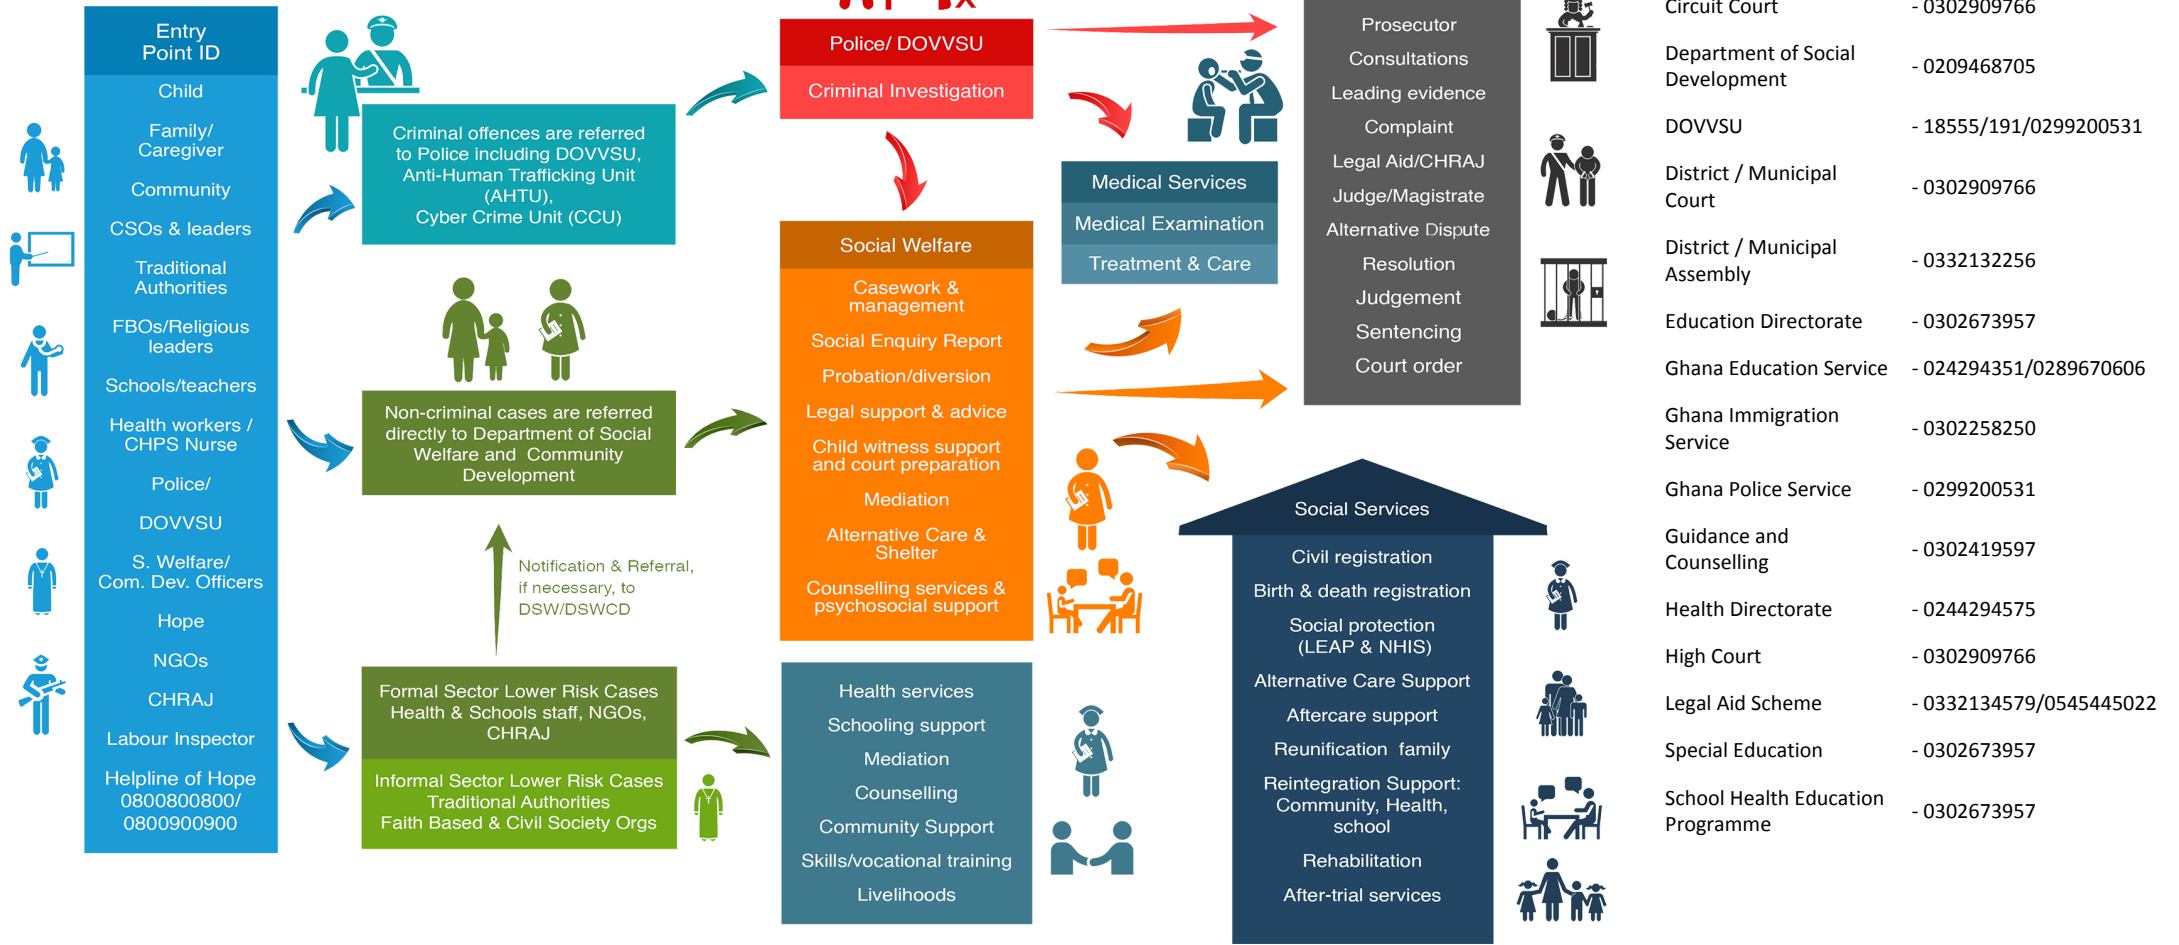

Referral Pathway - Twifo Heman Lower Denkyira District District, Central Region

Child Protection - Sexual And Gender-Based Violence - Social Protection Services

PATHWAYS FOR REPORTING, RESPONSE AND REFERRALS

MoGCSP Helpline of Hope - 0800 800 800 or 0900 800 800; MoGCSP Directory of Services - www.directory.mogcsp.gov.gh; GPS DOVVSU Domestic Violence Helpline - 05 5100 0900; National Cyber Security Online Abuse Helpline - 292; GPS Counter Trafficking Helpline - 18555/191