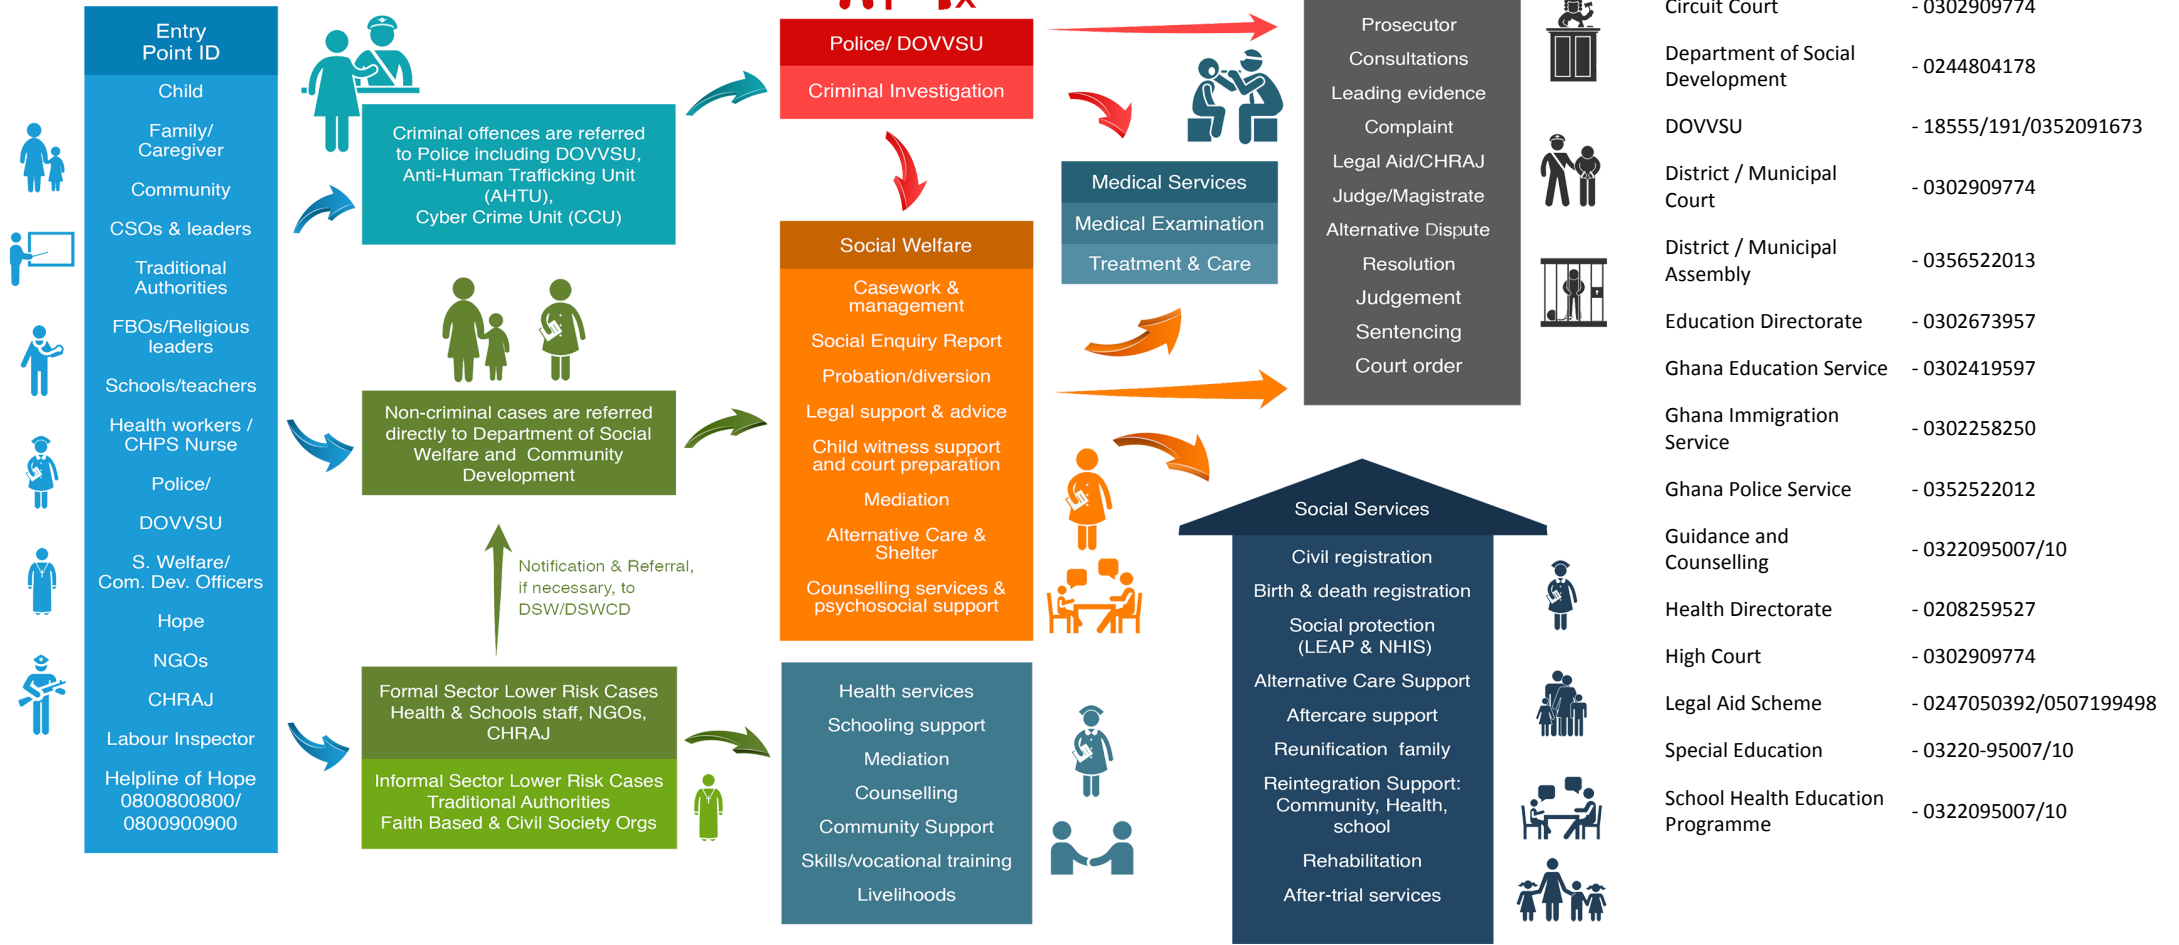

# Referral Pathway - Techiman North District District, Bono East Region

Child Protection - Sexual And Gender-Based Violence - Social Protection Services

## PATHWAYS FOR REPORTING, RESPONSE AND REFERRALS

MoGCSP Helpline of Hope - 0800 800 800 or 0900 800 800; MoGCSP Directory of Services - www.directory.mogcsp.gov.gh; GPS DOVVSU Domestic Violence Helpline - 05 5100 0900; National Cyber Security Online Abuse Helpline - 292; GPS Counter Trafficking Helpline - 18555/191