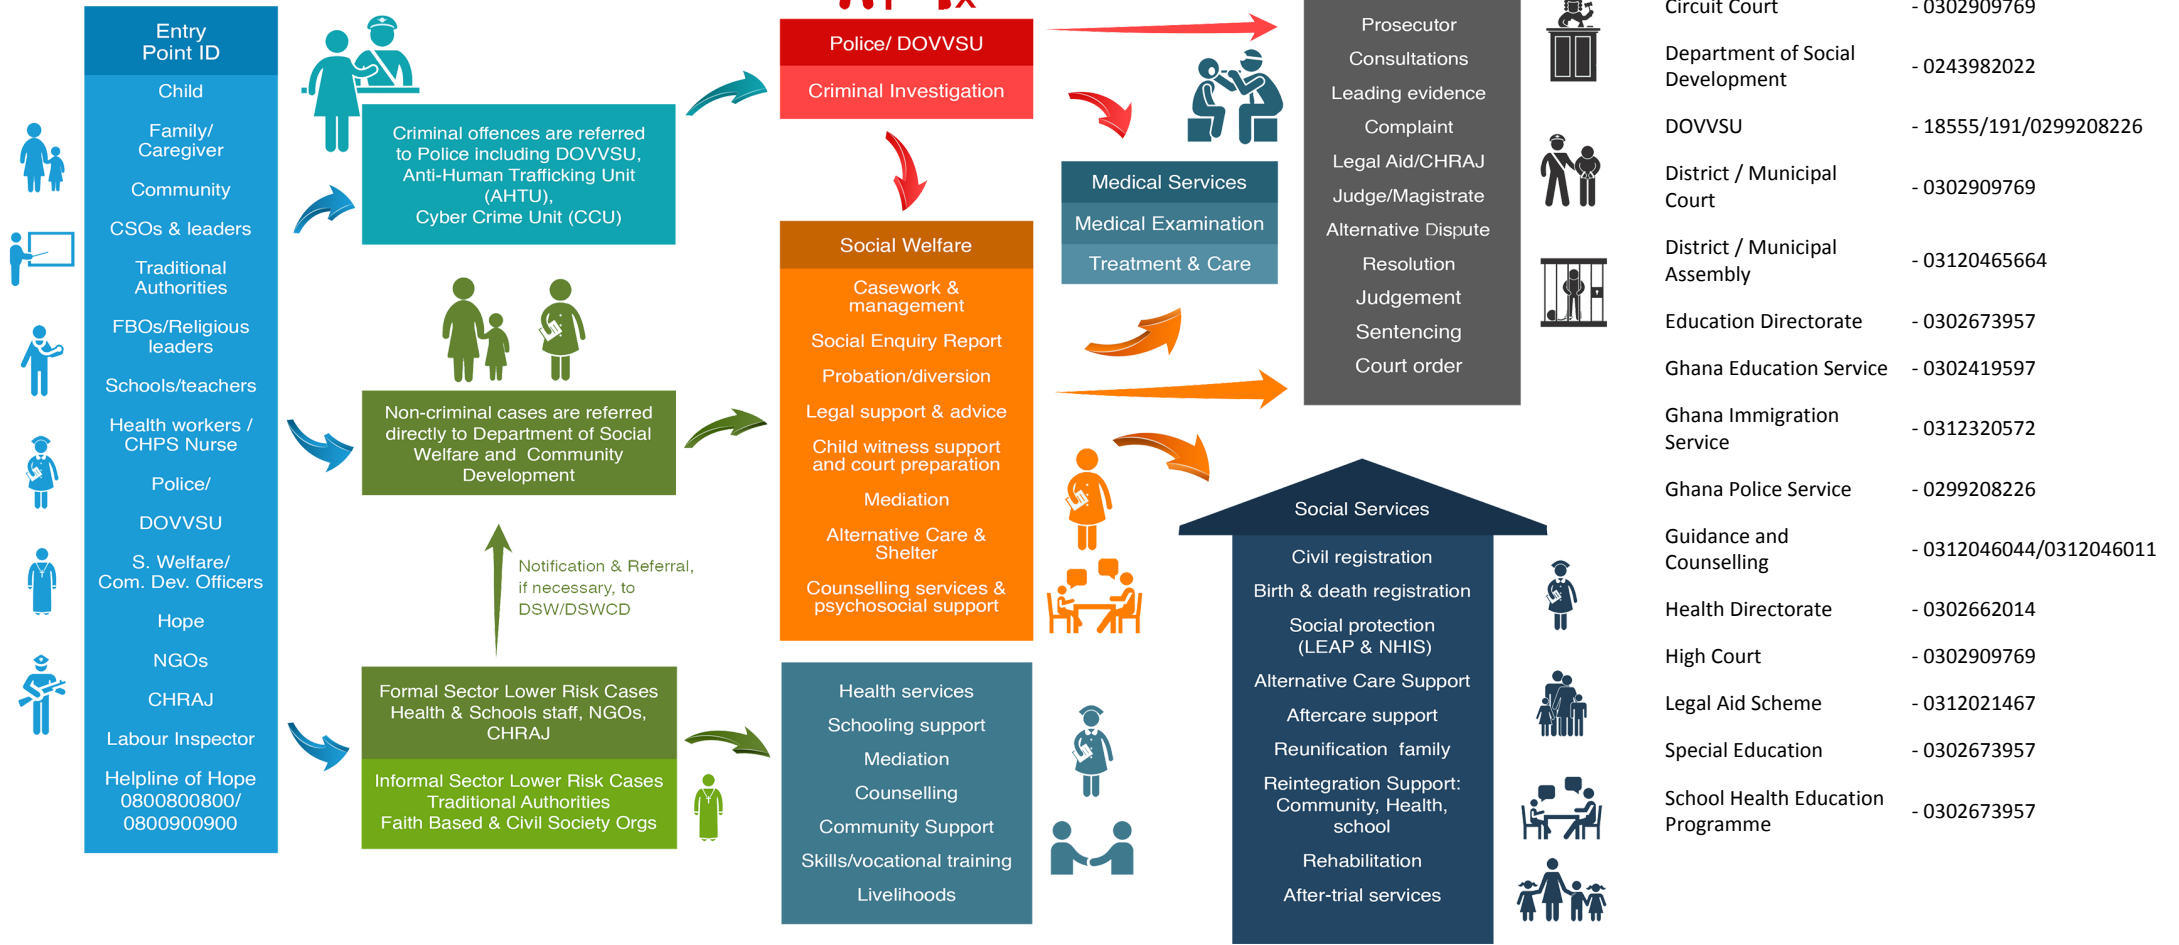

# Referral Pathway - Tarkwa Nsuaem Municipal District District, Western Region

Child Protection - Sexual And Gender-Based Violence - Social Protection Services

## PATHWAYS FOR REPORTING, RESPONSE AND REFERRALS

MoGCSP Helpline of Hope - 0800 800 800 or 0900 800 800; MoGCSP Directory of Services - [www.directory.mogcsp.gov.gh](http://www.directory.mogcsp.gov.gh); GPS DOVVSU Domestic Violence Helpline - 05 5100 0900; National Cyber Security Online Abuse Helpline - 292; GPS Counter Trafficking Helpline - 18555/191