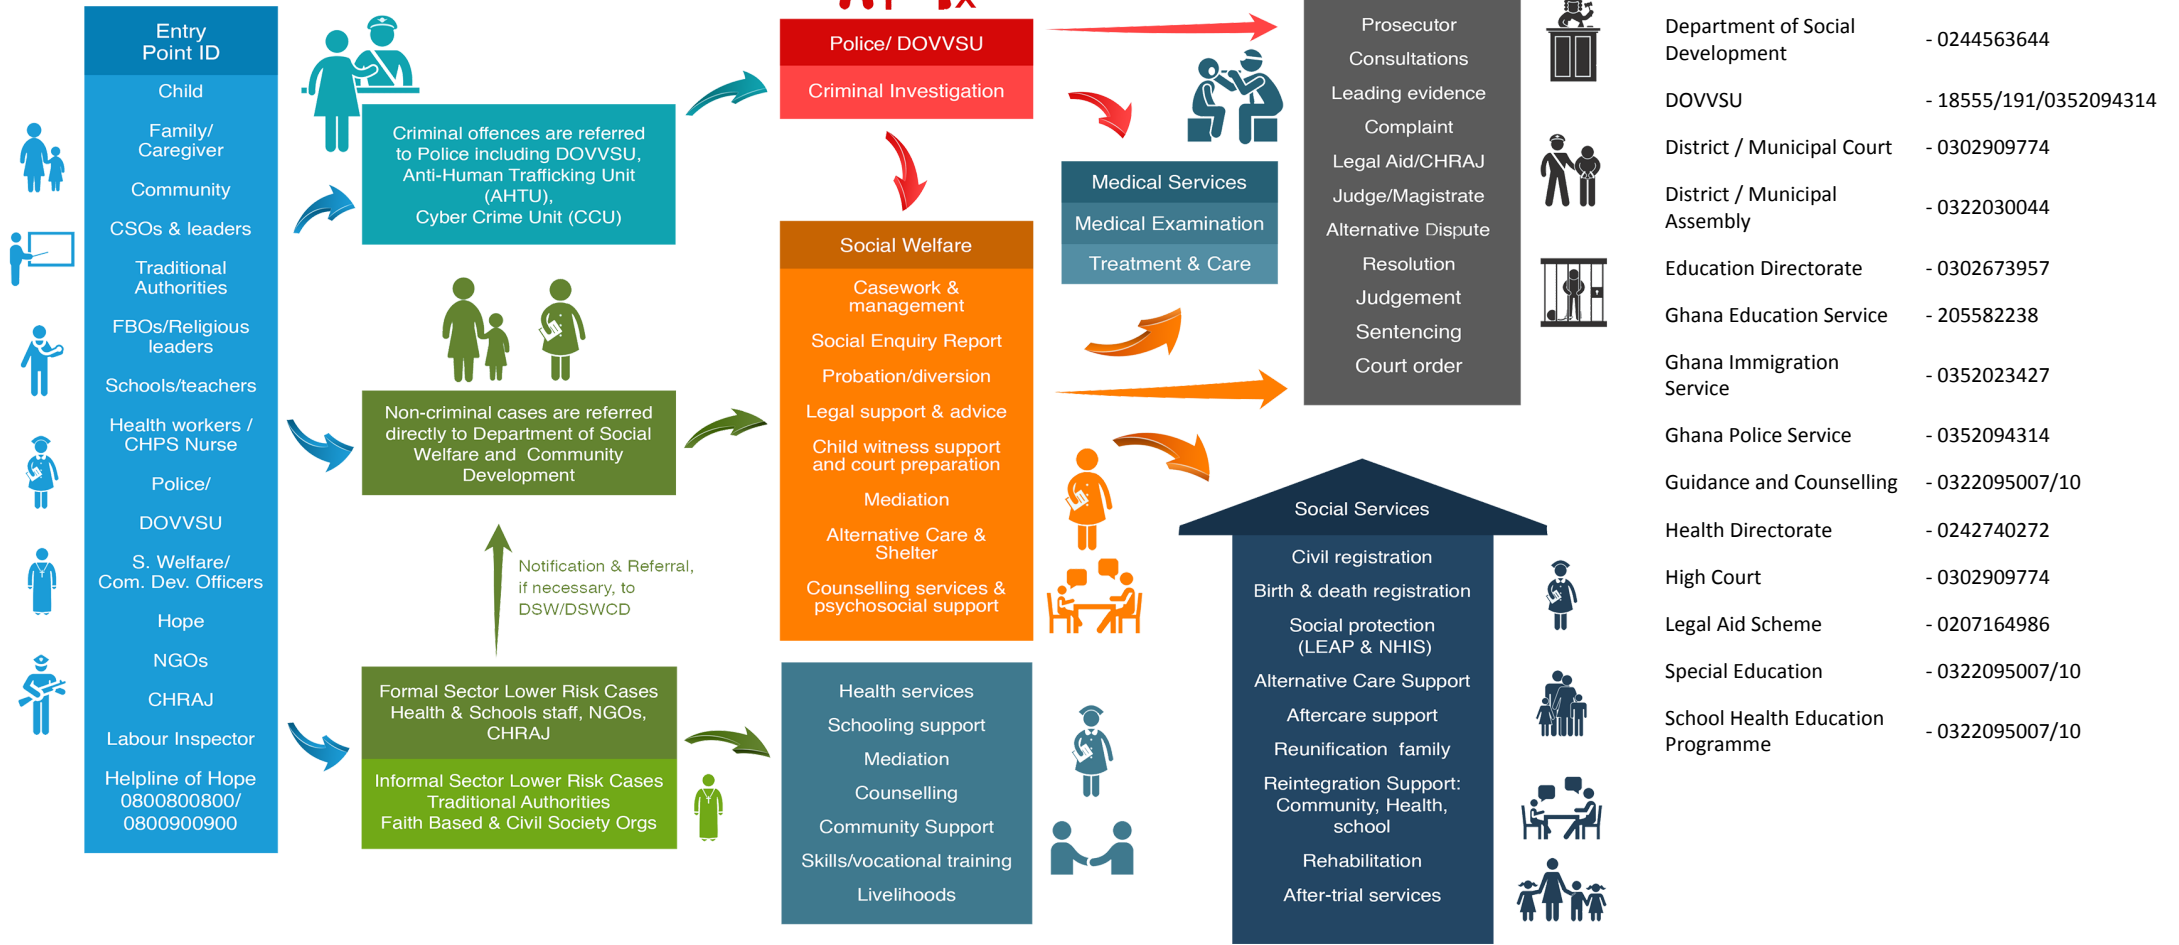

# Referral Pathway - Tano North Municipal District District, Ahafo Region

Child Protection - Sexual And Gender-Based Violence - Social Protection Services

## PATHWAYS FOR REPORTING, RESPONSE AND REFERRALS

MoGCSP Helpline of Hope - 0800 800 800 or 0900 800 800; MoGCSP Directory of Services - www.directory.mogcsp.gov.gh; GPS DOVVSU Domestic Violence Helpline - 05 5100 0900; National Cyber Security Online Abuse Helpline - 292; GPS Counter Trafficking Helpline - 18555/191