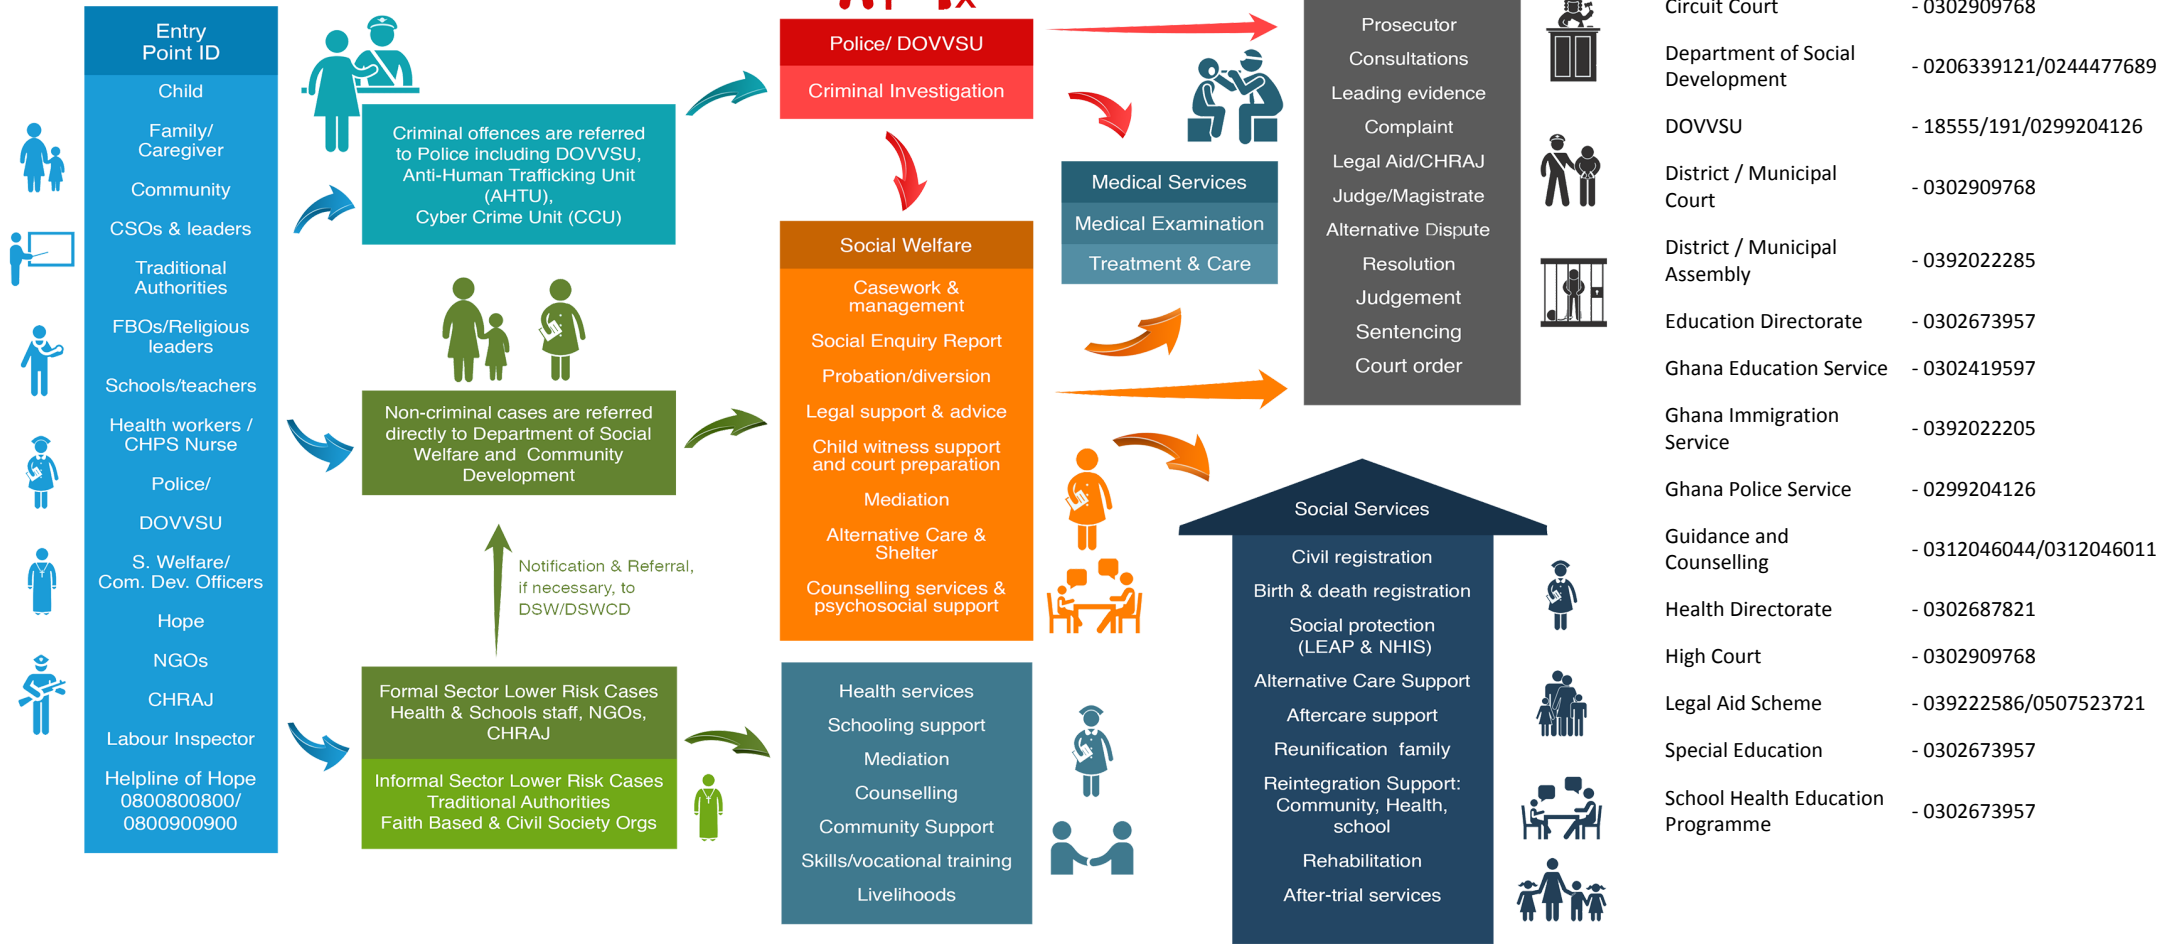

Referral Pathway - Sissala West District District, Upper West Region

Child Protection - Sexual And Gender-Based Violence - Social Protection Services

PATHWAYS FOR REPORTING, RESPONSE AND REFERRALS

MoGCSP Helpline of Hope - 0800 800 800 or 0900 800 800; MoGCSP Directory of Services - www.directory.mogcsp.gov.gh; GPS DOVVSU Domestic Violence Helpline - 05 5100 0900; National Cyber Security Online Abuse Helpline - 292; GPS Counter Trafficking Helpline - 18555/191