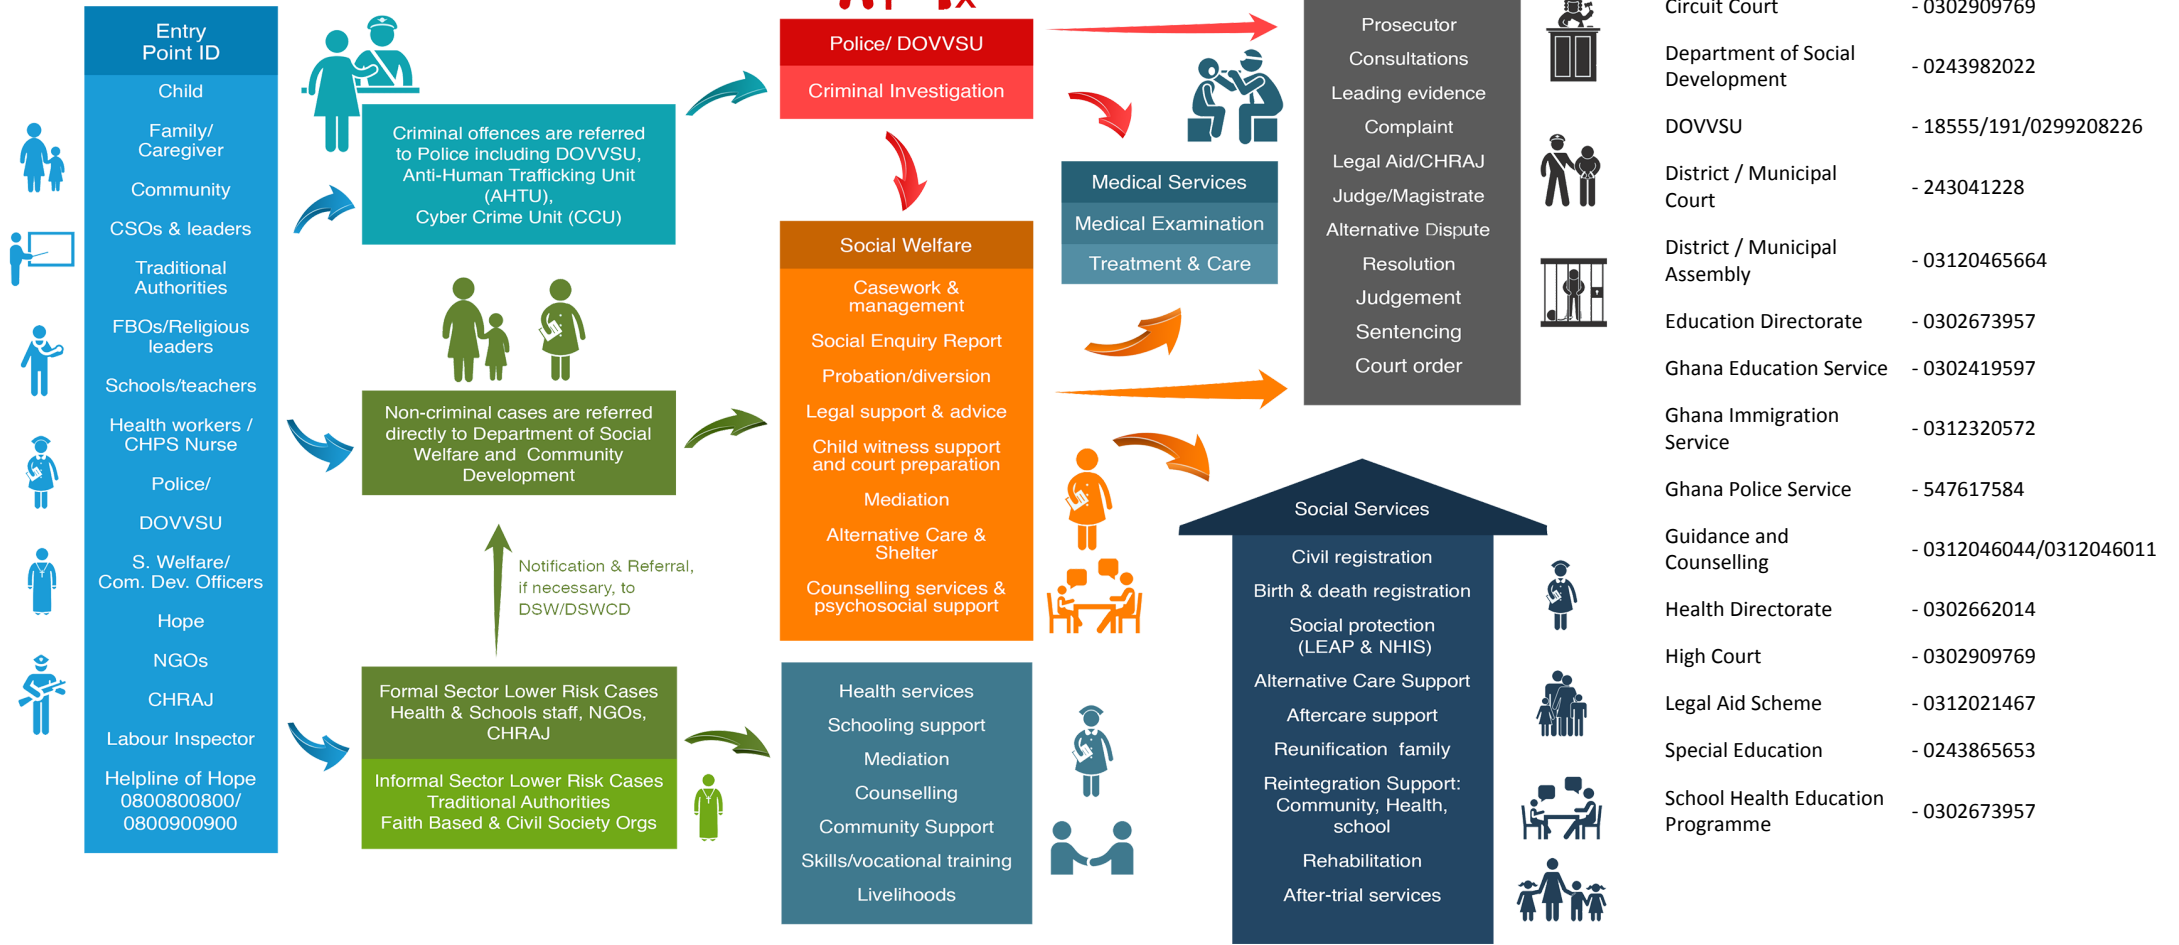

Referral Pathway - Nzema East Municipal District District, Western Region

Child Protection - Sexual And Gender-Based Violence - Social Protection Services

PATHWAYS FOR REPORTING, RESPONSE AND REFERRALS

MoGCSP Helpline of Hope - 0800 800 800 or 0900 800 800; MoGCSP Directory of Services - www.directory.mogcsp.gov.gh; GPS DOVVSU Domestic Violence Helpline - 05 5100 0900; National Cyber Security Online Abuse Helpline - 292; GPS Counter Trafficking Helpline - 18555/191