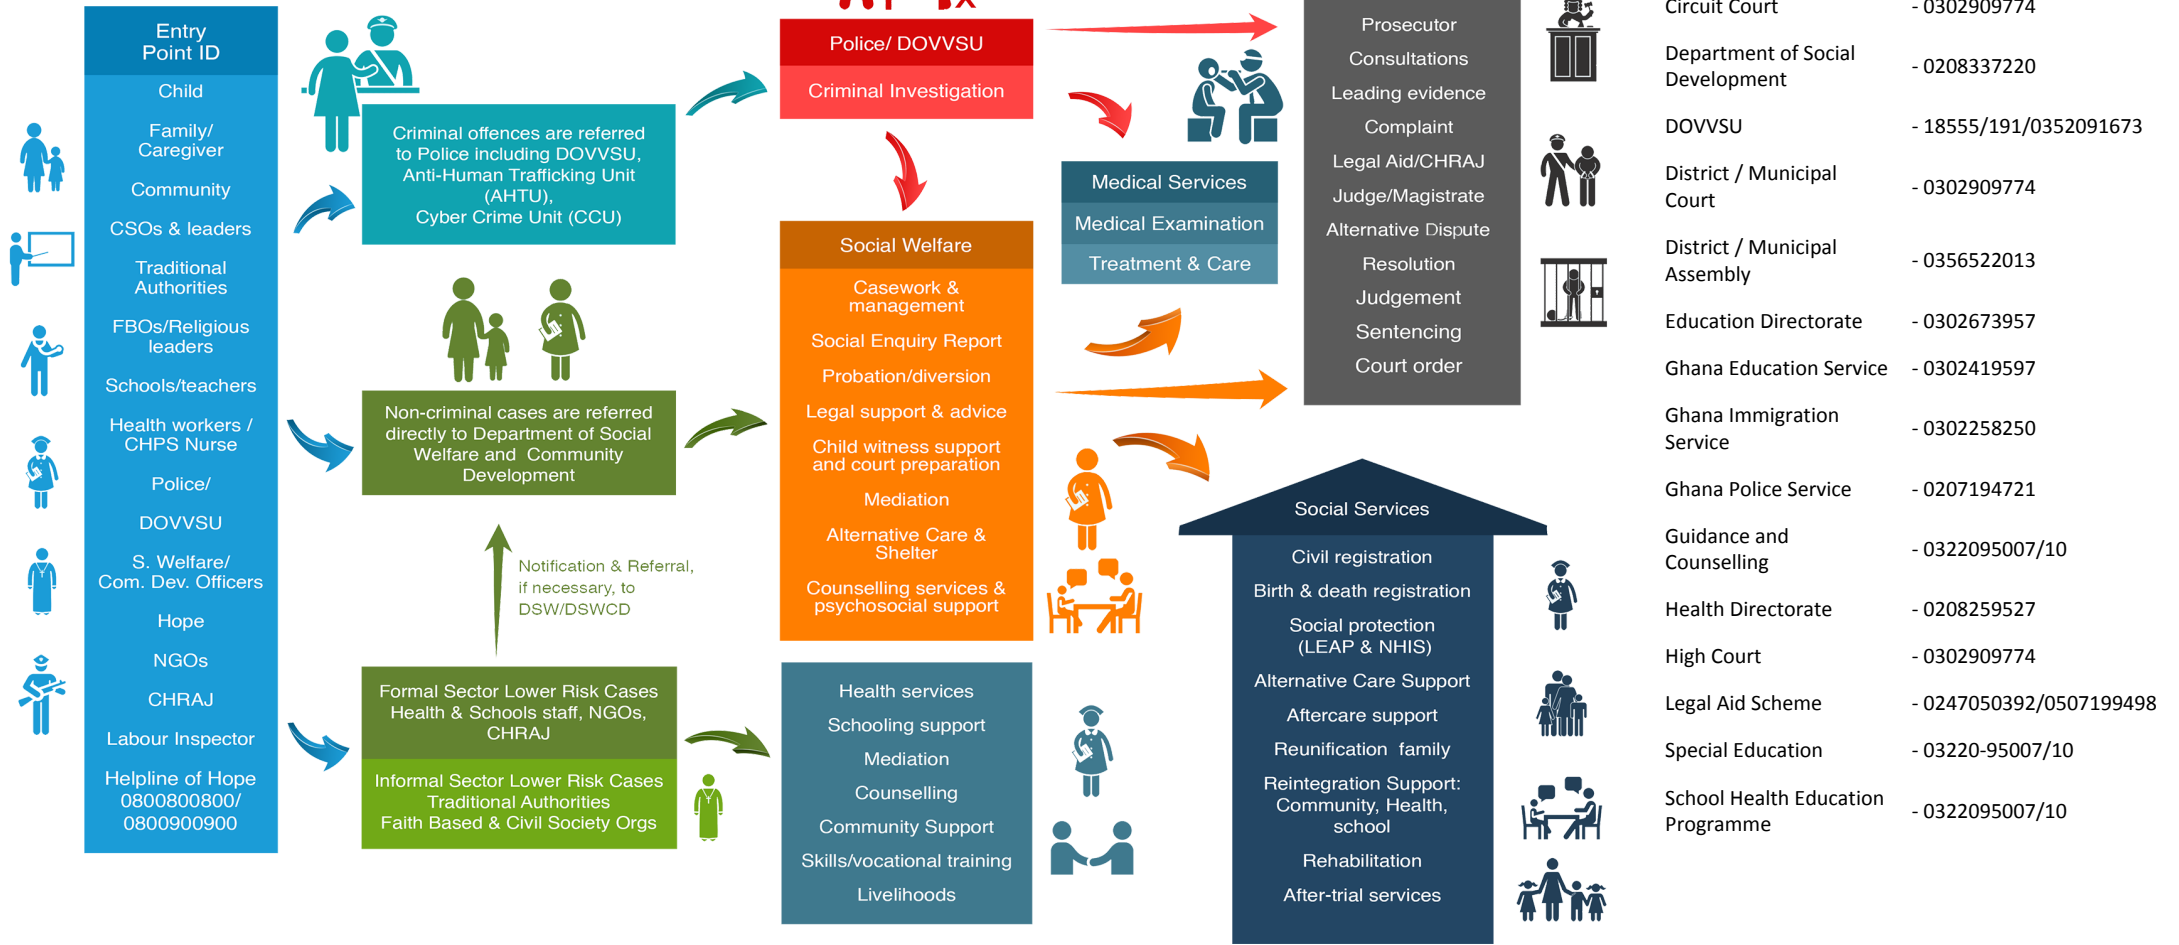

Referral Pathway - Nkoranza South District District, Bono East Region

Child Protection - Sexual And Gender-Based Violence - Social Protection Services

PATHWAYS FOR REPORTING, RESPONSE AND REFERRALS

MoGCSP Helpline of Hope - 0800 800 800 or 0900 800 800; MoGCSP Directory of Services - www.directory.mogcsp.gov.gh; GPS DOVVSU Domestic Violence Helpline - 05 5100 0900; National Cyber Security Online Abuse Helpline - 292; GPS Counter Trafficking Helpline - 18555/191