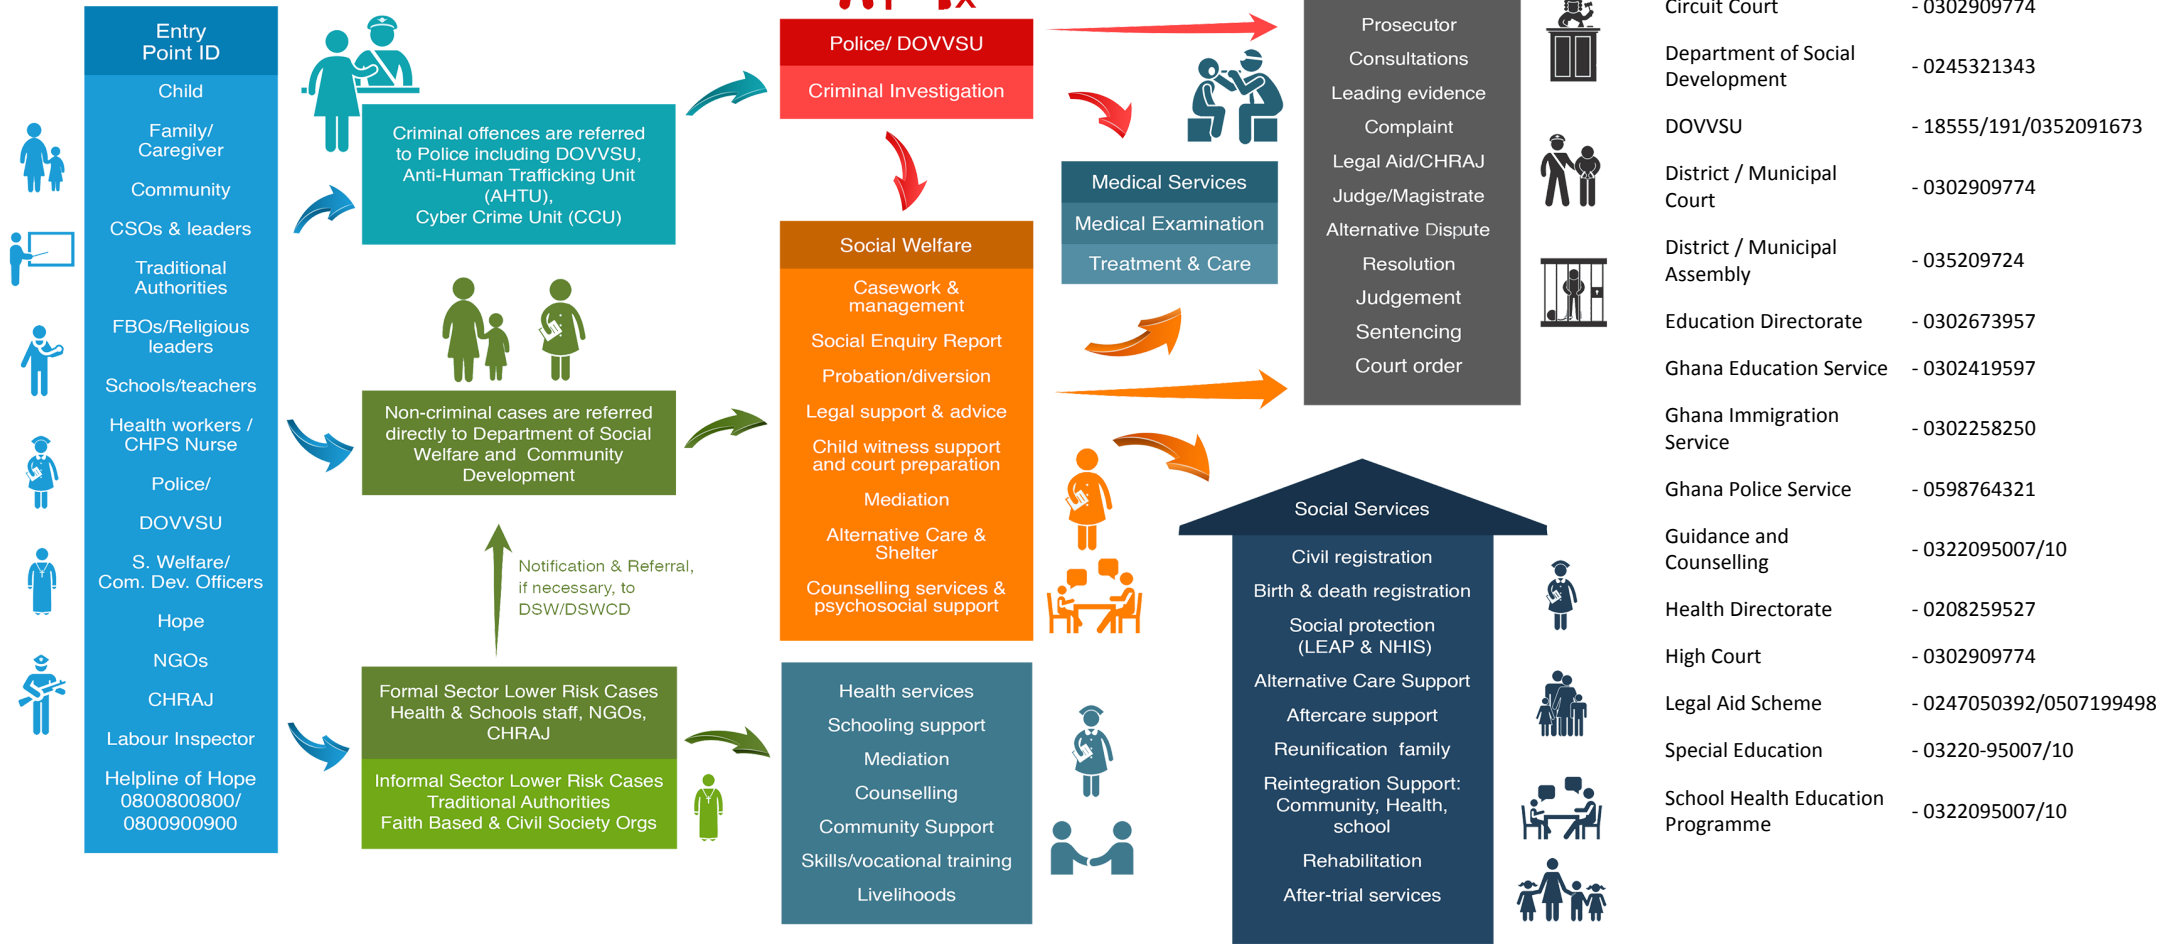

Referral Pathway - Nkoranza North District District, Bono East Region

Child Protection - Sexual And Gender-Based Violence - Social Protection Services

PATHWAYS FOR REPORTING, RESPONSE AND REFERRALS

MoGCSP Helpline of Hope - 0800 800 800 or 0900 800 800; MoGCSP Directory of Services - www.directory.mogcsp.gov.gh; GPS DOVVSU Domestic Violence Helpline - 05 5100 0900; National Cyber Security Online Abuse Helpline - 292; GPS Counter Trafficking Helpline - 18555/191