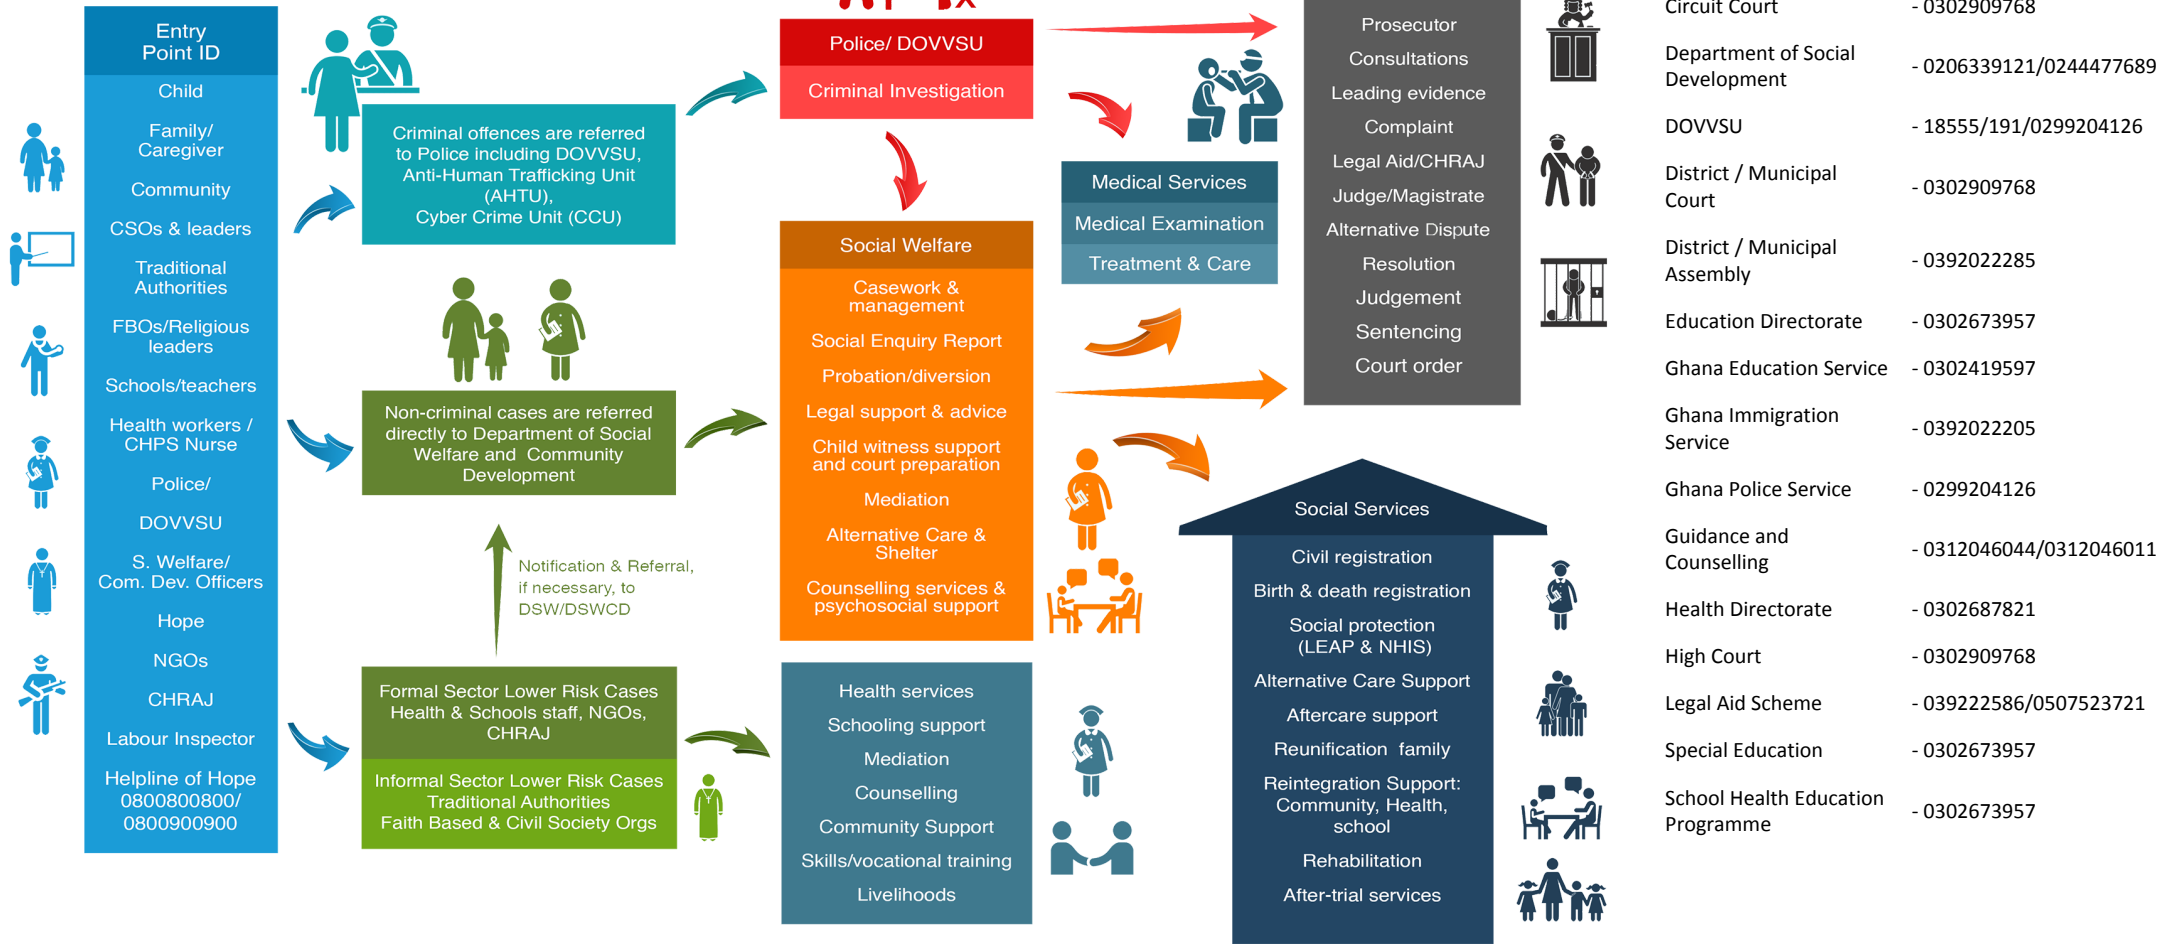

Referral Pathway - Nandom District District, Upper West Region

Child Protection - Sexual And Gender-Based Violence - Social Protection Services

PATHWAYS FOR REPORTING, RESPONSE AND REFERRALS

MoGCSP Helpline of Hope - 0800 800 800 or 0900 800 800; MoGCSP Directory of Services - www.directory.mogcsp.gov.gh; GPS DOVVSU Domestic Violence Helpline - 05 5100 0900; National Cyber Security Online Abuse Helpline - 292; GPS Counter Trafficking Helpline - 18555/191