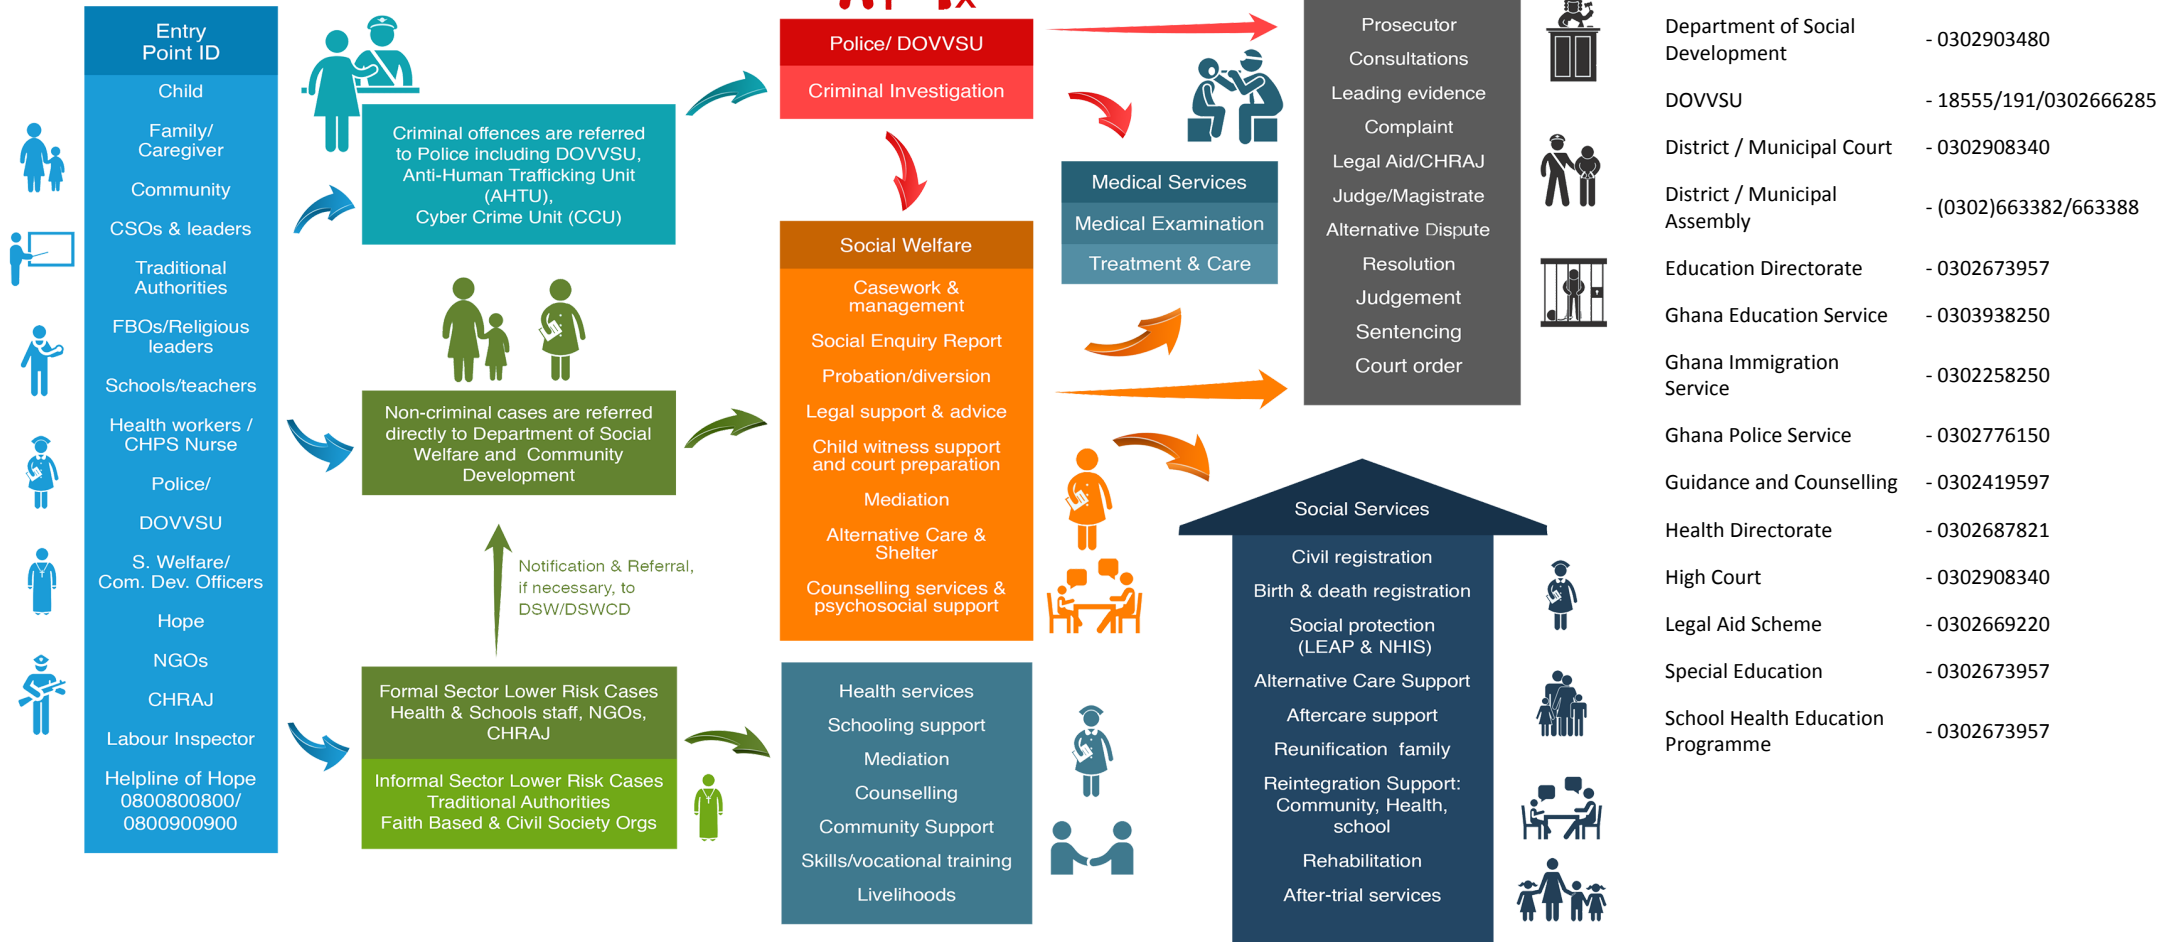

Referral Pathway - Korle Klottey Municipal District, Greater Accra Region

Child Protection - Sexual And Gender-Based Violence - Social Protection Services

PATHWAYS FOR REPORTING, RESPONSE AND REFERRALS

MoGCSP Helpline of Hope - 0800 800 800 or 0900 800 800; MoGCSP Directory of Services - www.directory.mogcsp.gov.gh; GPS DOVVSU Domestic Violence Helpline - 05 5100 0900; National Cyber Security Online Abuse Helpline - 292; GPS Counter Trafficking Helpline - 18555/191