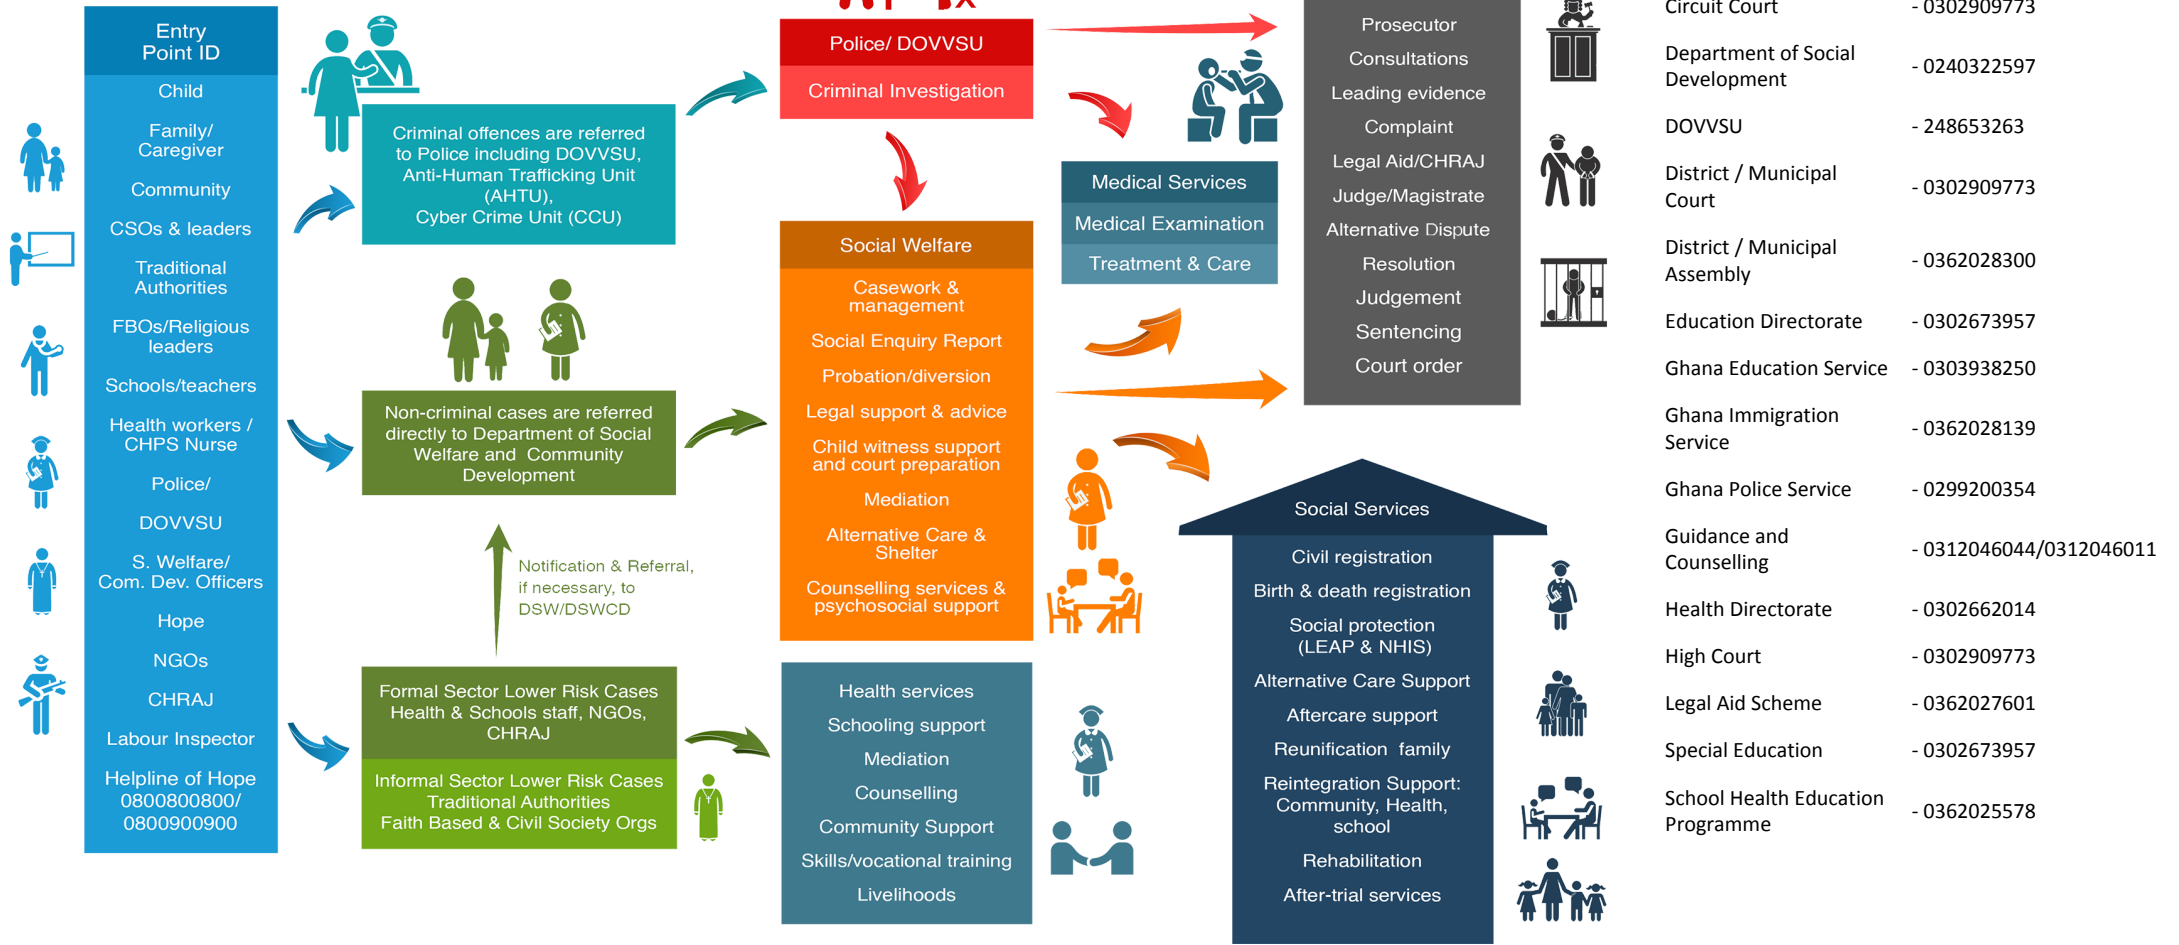

# Referral Pathway - Hohoe Municipal District District, Volta Region

Child Protection - Sexual And Gender-Based Violence - Social Protection Services

## PATHWAYS FOR REPORTING, RESPONSE AND REFERRALS

MoGCSP Helpline of Hope - 0800 800 800 or 0900 800 800; MoGCSP Directory of Services - [www.directory.mogcsp.gov.gh](http://www.directory.mogcsp.gov.gh); GPS DOVVSU Domestic Violence Helpline - 05 5100 0900; National Cyber Security Online Abuse Helpline - 292; GPS Counter Trafficking Helpline - 18555/191