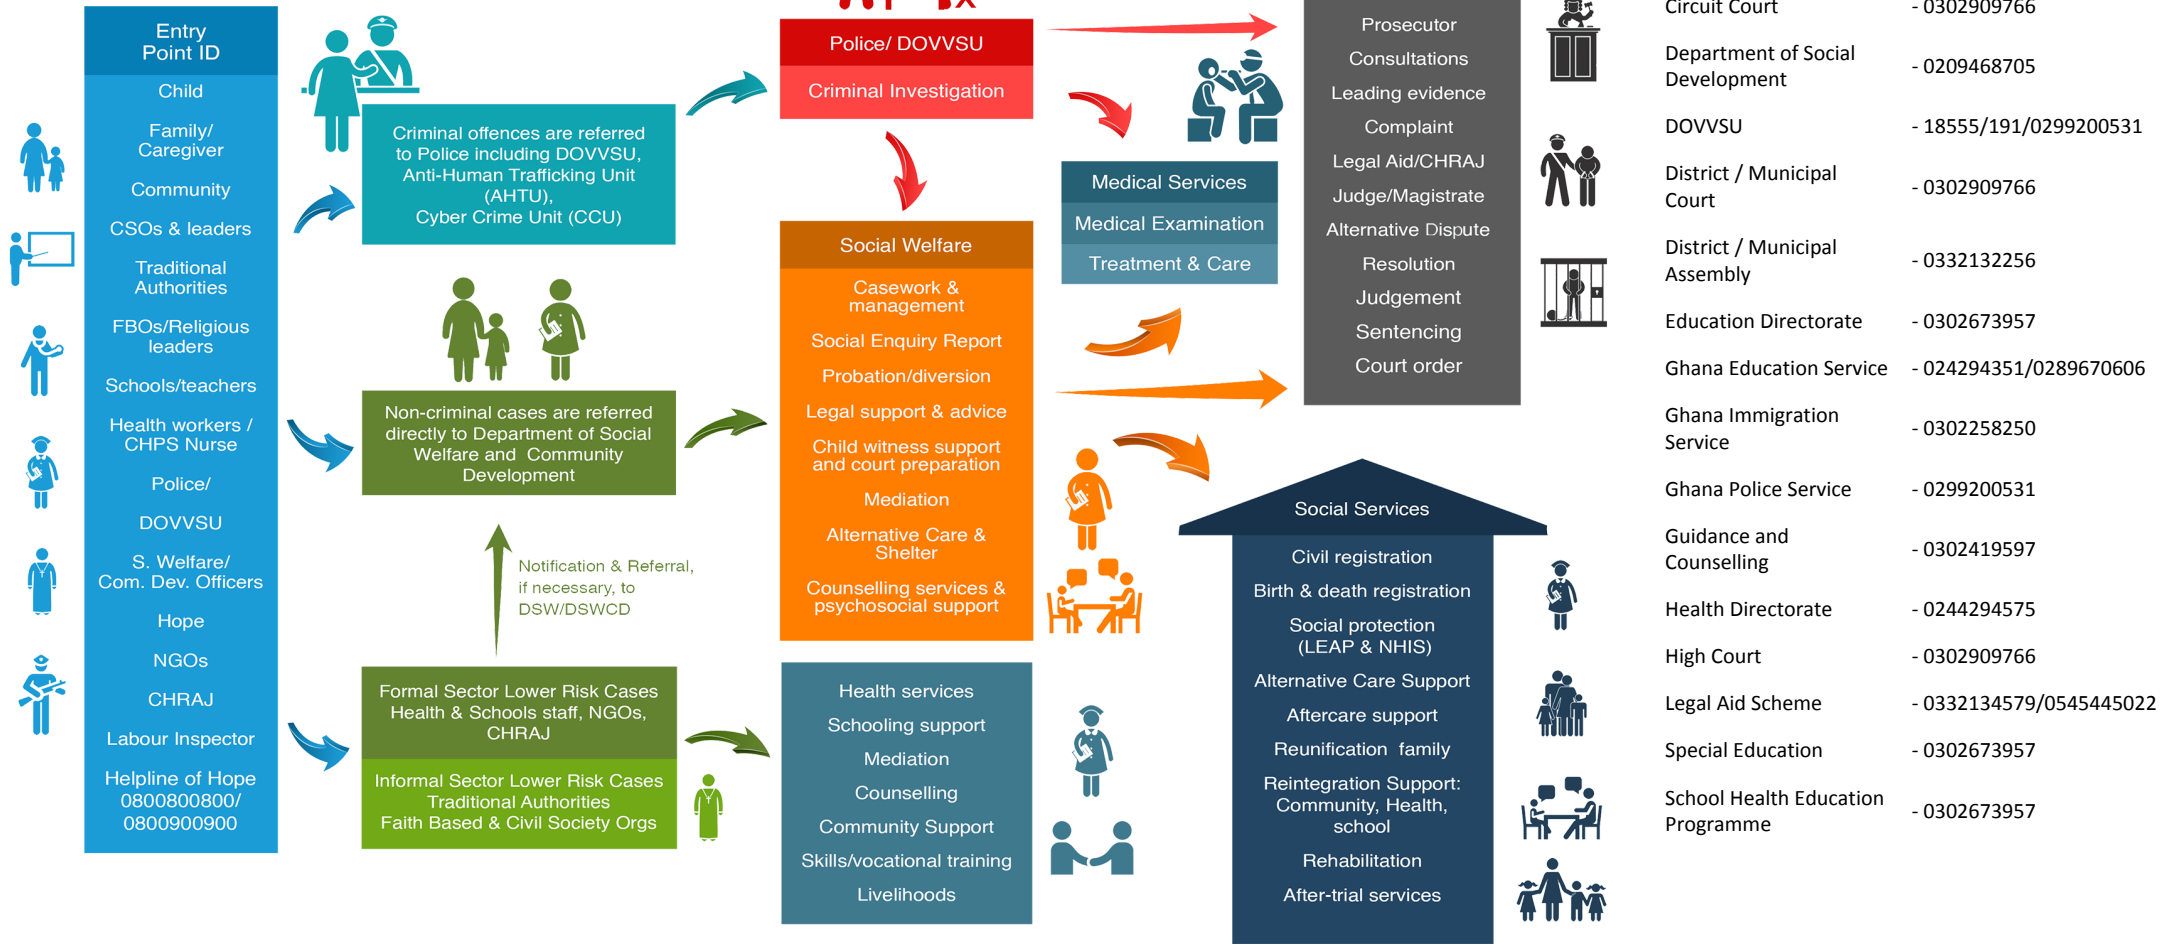

Referral Pathway - Gomoa East Municipal District District, Central Region

Child Protection - Sexual And Gender-Based Violence - Social Protection Services

PATHWAYS FOR REPORTING, RESPONSE AND REFERRALS

MoGCSP Helpline of Hope - 0800 800 800 or 0900 800 800; MoGCSP Directory of Services - www.directory.mogcsp.gov.gh; GPS DOVVSU Domestic Violence Helpline - 05 5100 0900; National Cyber Security Online Abuse Helpline - 292; GPS Counter Trafficking Helpline - 18555/191