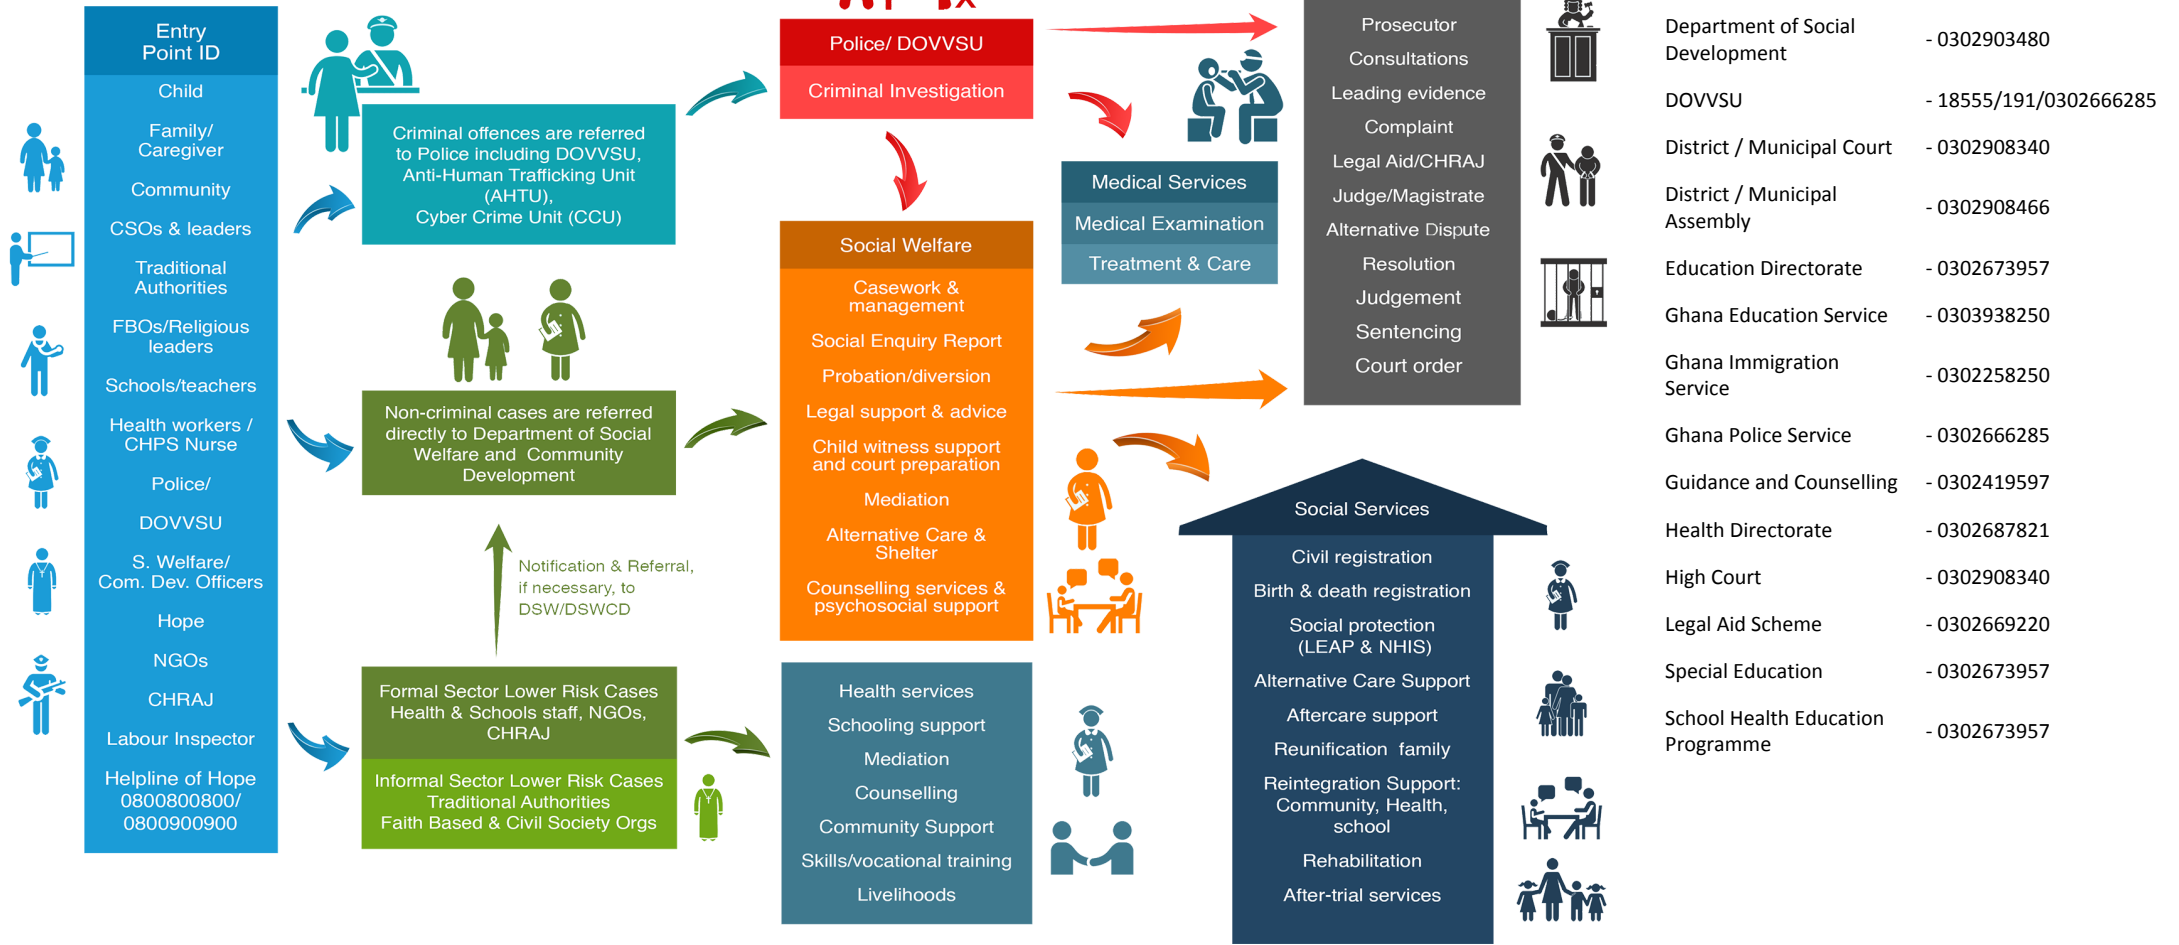

Referral Pathway - Ga South Municipal District, Greater Accra Region

Child Protection - Sexual And Gender-Based Violence - Social Protection Services

PATHWAYS FOR REPORTING, RESPONSE AND REFERRALS

MoGCSP Helpline of Hope - 0800 800 800 or 0900 800 800; MoGCSP Directory of Services - www.directory.mogcsp.gov.gh; GPS DOVVSU Domestic Violence Helpline - 05 5100 0900; National Cyber Security Online Abuse Helpline - 292; GPS Counter Trafficking Helpline - 18555/191