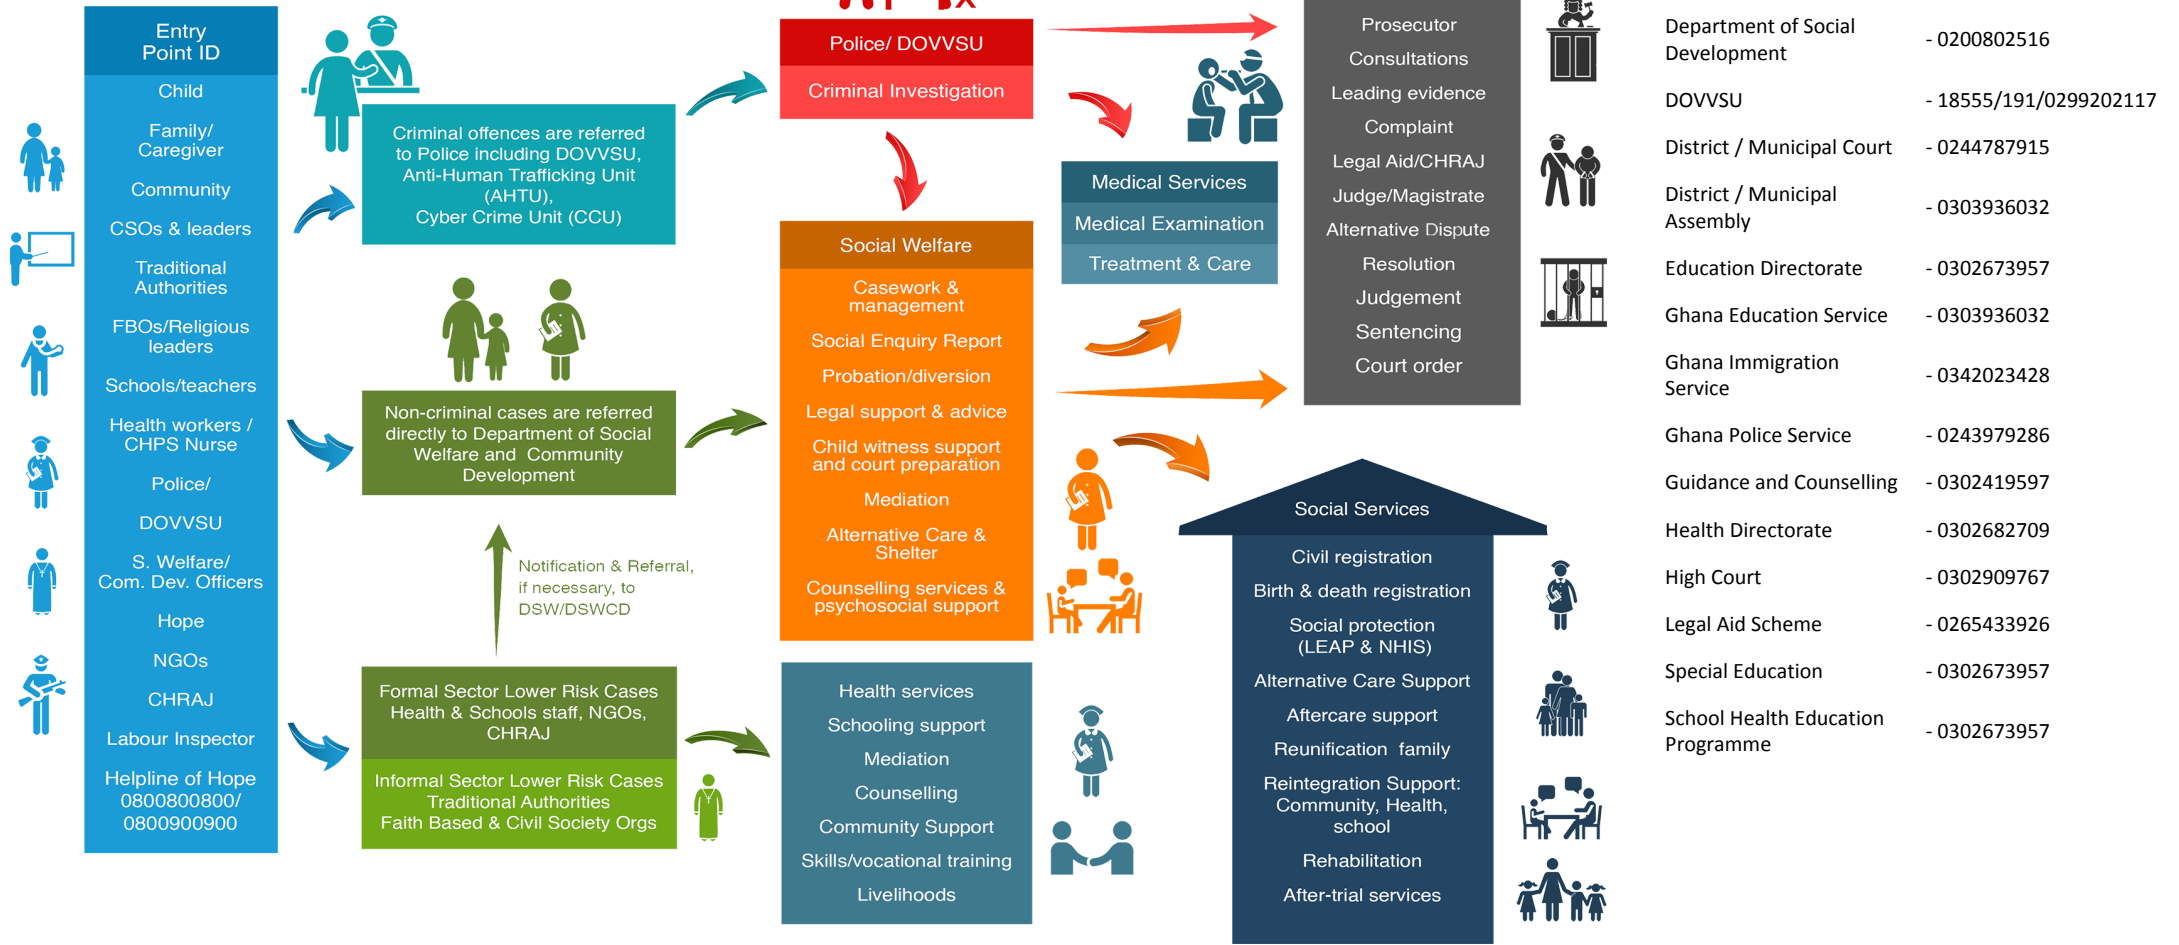

Referral Pathway - Fanteakwa North District District, Eastern Region

Child Protection - Sexual And Gender-Based Violence - Social Protection Services

PATHWAYS FOR REPORTING, RESPONSE AND REFERRALS

MoGCSP Helpline of Hope - 0800 800 800 or 0900 800 800; MoGCSP Directory of Services - www.directory.mogcsp.gov.gh; GPS DOVVSU Domestic Violence Helpline - 05 5100 0900; National Cyber Security Online Abuse Helpline - 292; GPS Counter Trafficking Helpline - 18555/191