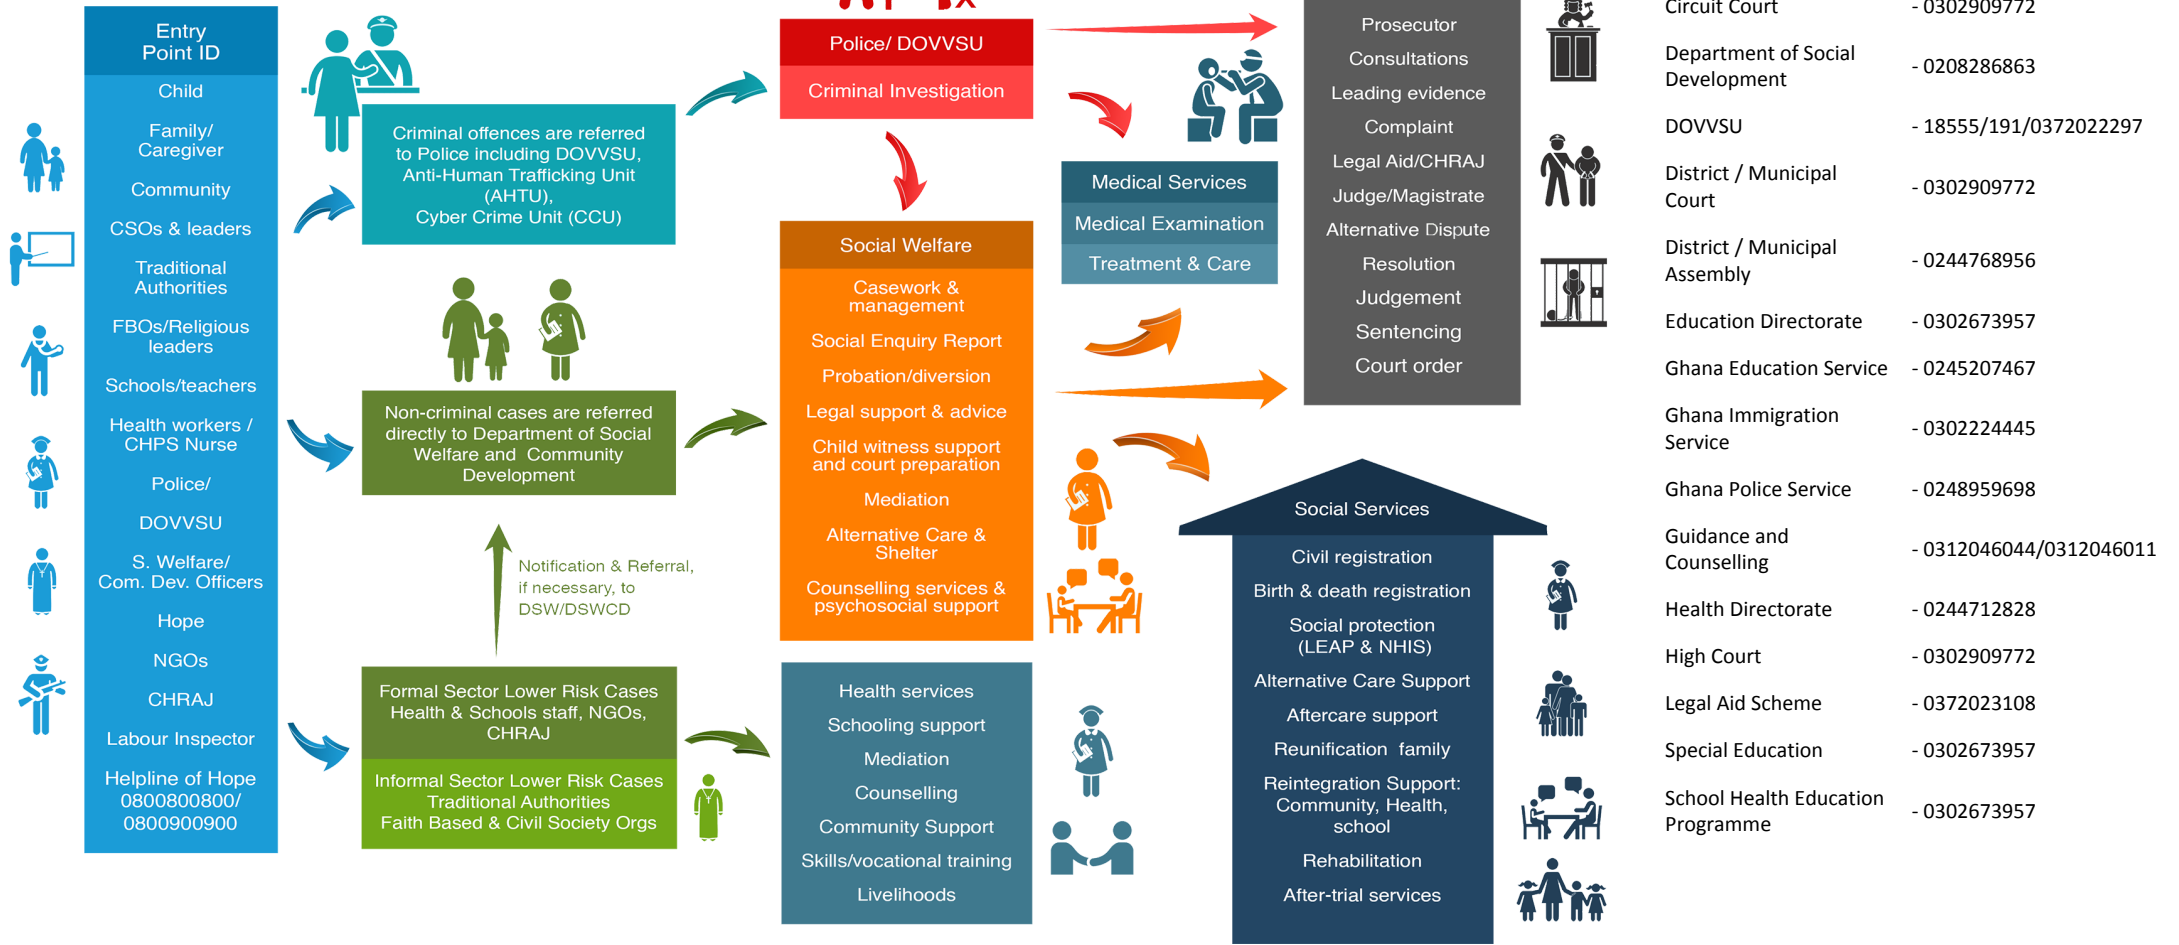

Referral Pathway - Chereponi District District, North East Region

Child Protection - Sexual And Gender-Based Violence - Social Protection Services

PATHWAYS FOR REPORTING, RESPONSE AND REFERRALS

MoGCSP Helpline of Hope - 0800 800 800 or 0900 800 800; MoGCSP Directory of Services - www.directory.mogcsp.gov.gh; GPS DOVVSU Domestic Violence Helpline - 05 5100 0900; National Cyber Security Online Abuse Helpline - 292; GPS Counter Trafficking Helpline - 18555/191