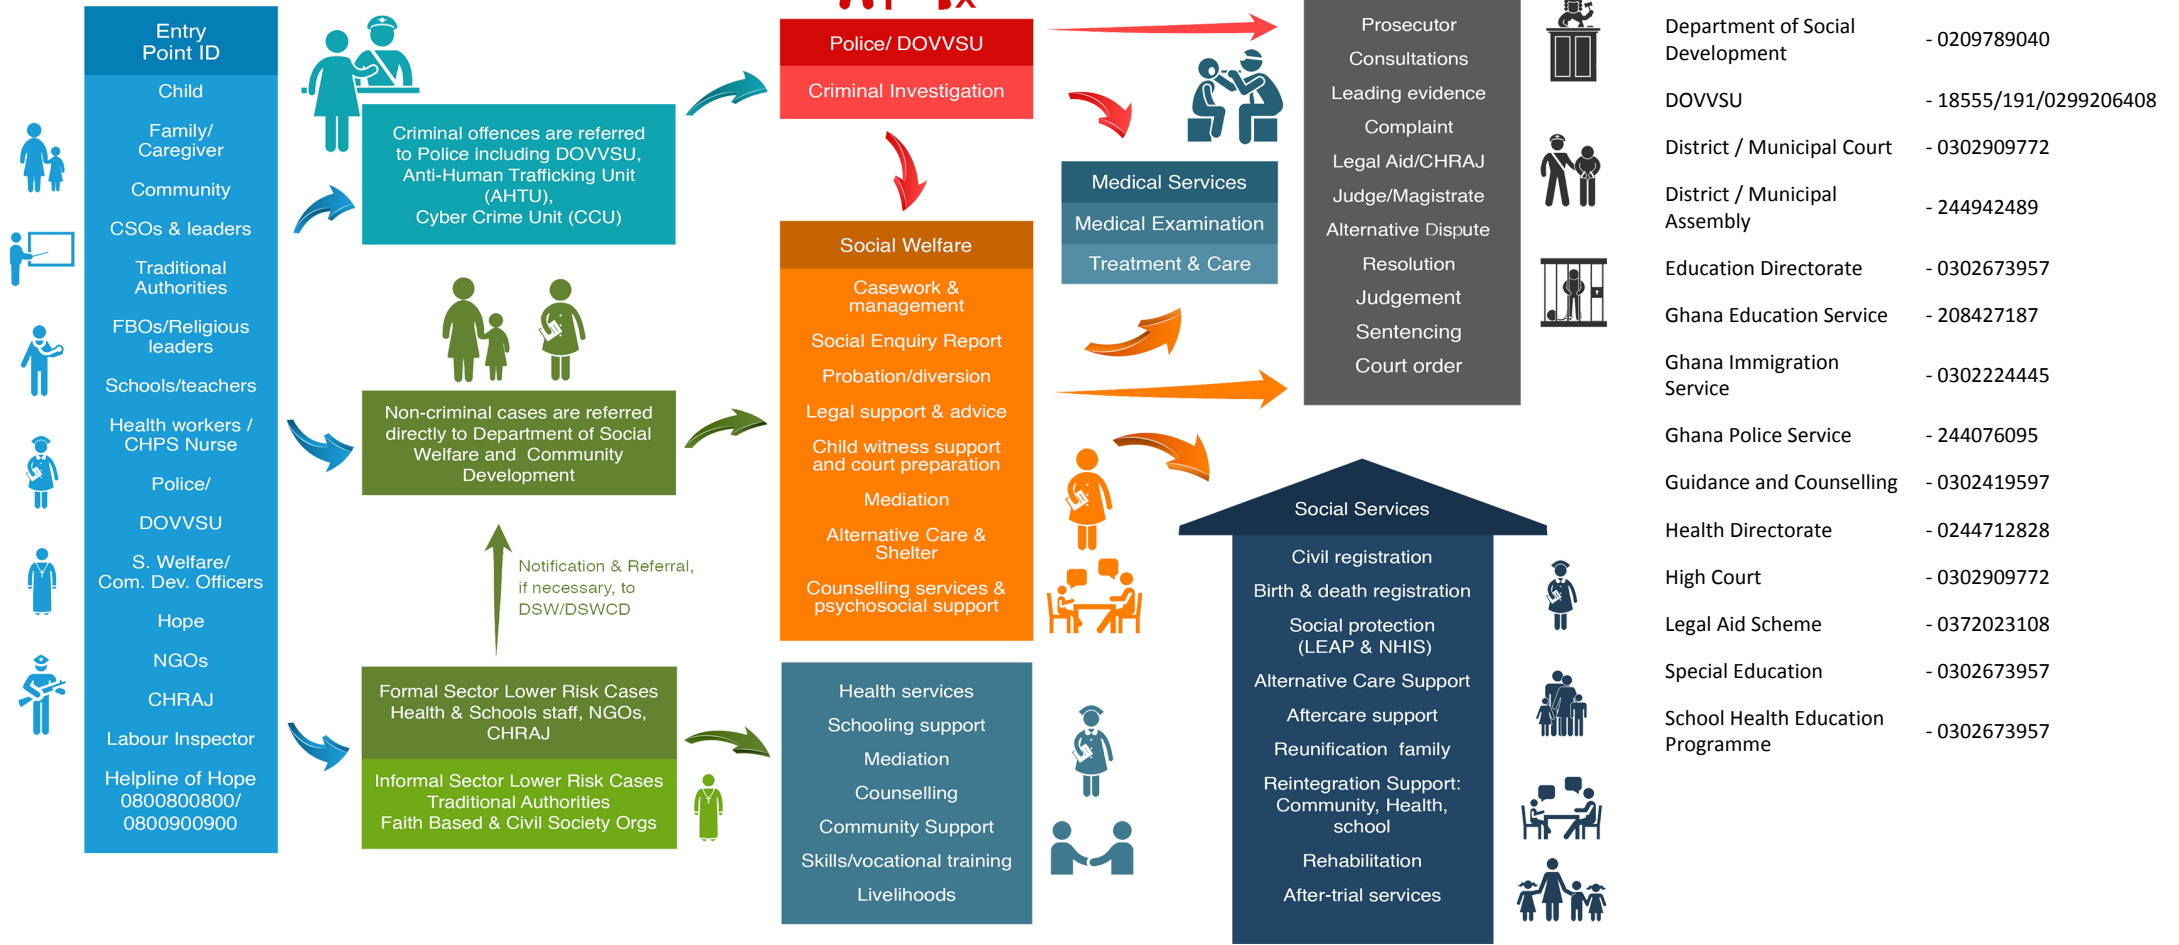

Referral Pathway - Central Gonja District District, Savannah Region

Child Protection - Sexual And Gender-Based Violence - Social Protection Services

PATHWAYS FOR REPORTING, RESPONSE AND REFERRALS

MoGCSP Helpline of Hope - 0800 800 800 or 0900 800 800; MoGCSP Directory of Services - www.directory.mogcsp.gov.gh; GPS DOVVSU Domestic Violence Helpline - 05 5100 0900; National Cyber Security Online Abuse Helpline - 292; GPS Counter Trafficking Helpline - 18555/191