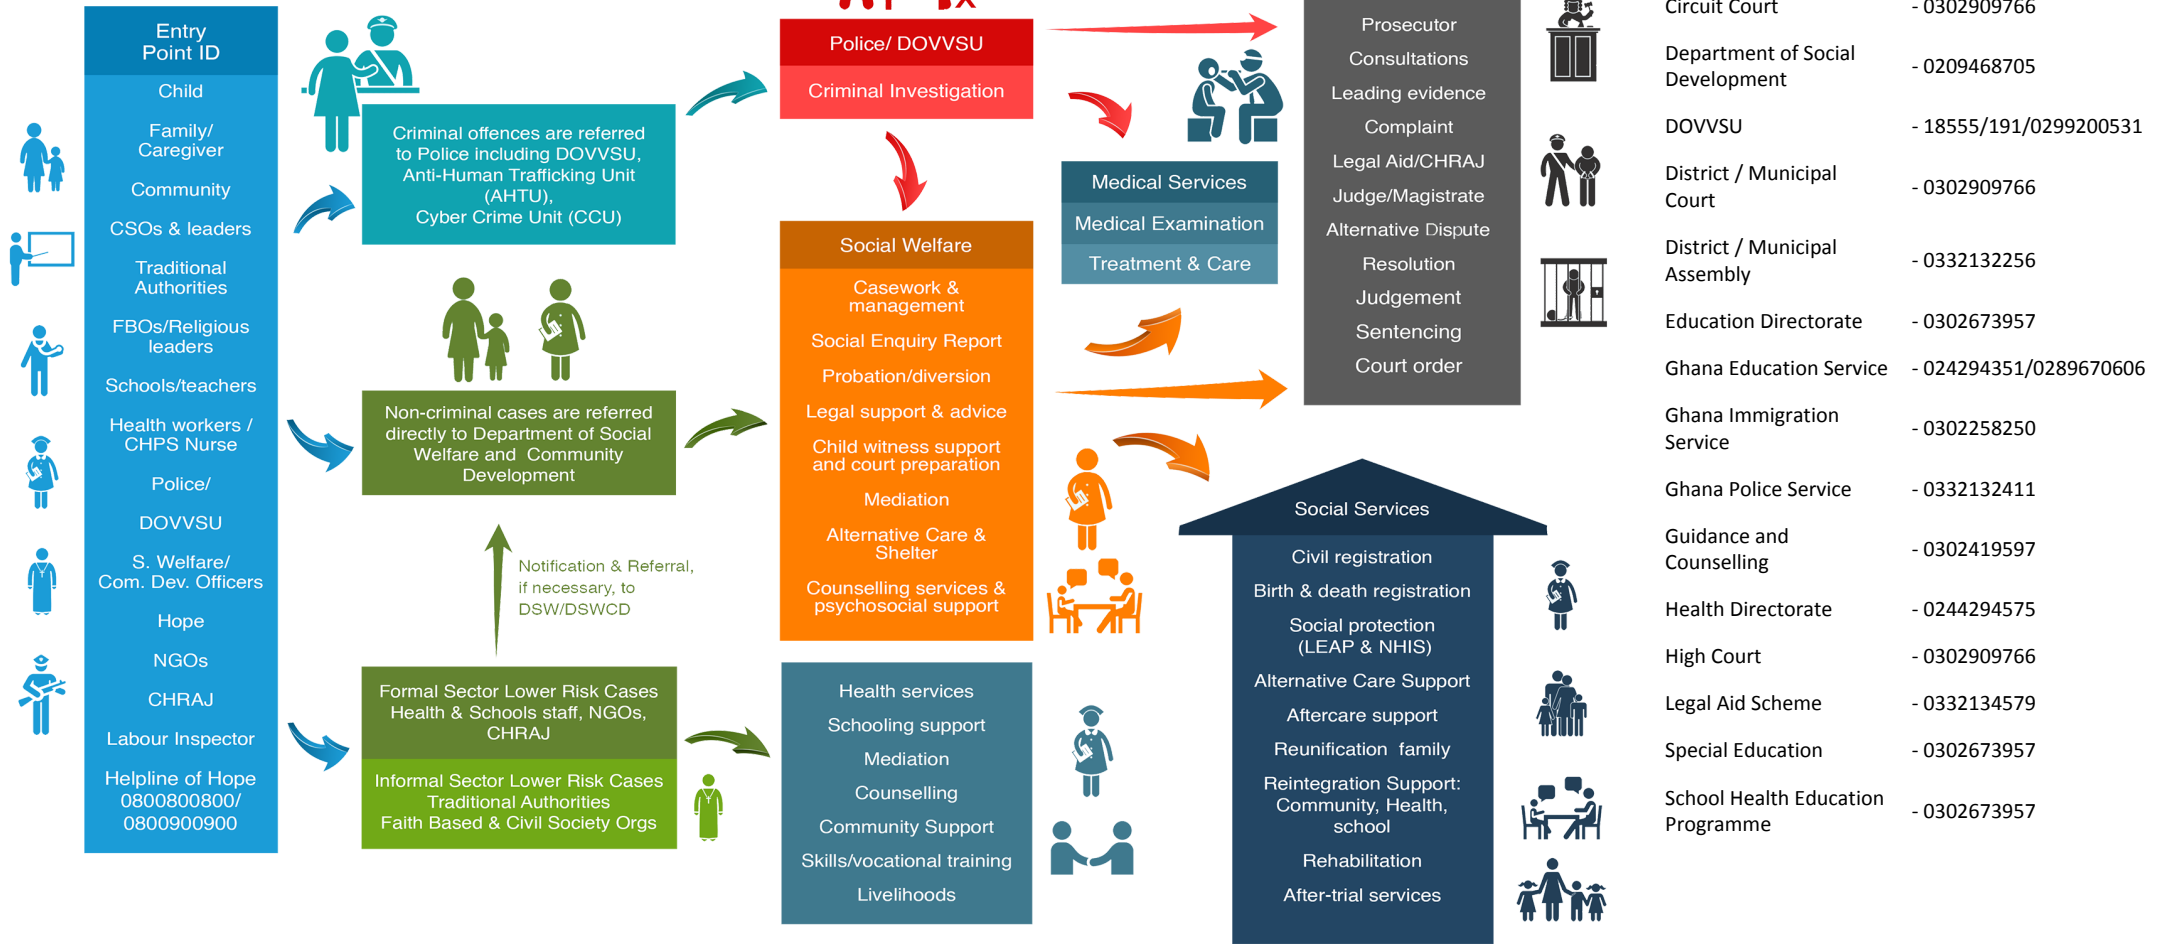

# Referral Pathway - Cape Coast Metropolitan District District, Central Region

Child Protection - Sexual And Gender-Based Violence - Social Protection Services

## PATHWAYS FOR REPORTING, RESPONSE AND REFERRALS

MoGCSP Helpline of Hope - 0800 800 800 or 0900 800 800; MoGCSP Directory of Services - [www.directory.mogcsp.gov.gh](http://www.directory.mogcsp.gov.gh); GPS DOVVSU Domestic Violence Helpline - 05 5100 0900; National Cyber Security Online Abuse Helpline - 292; GPS Counter Trafficking Helpline - 18555/191