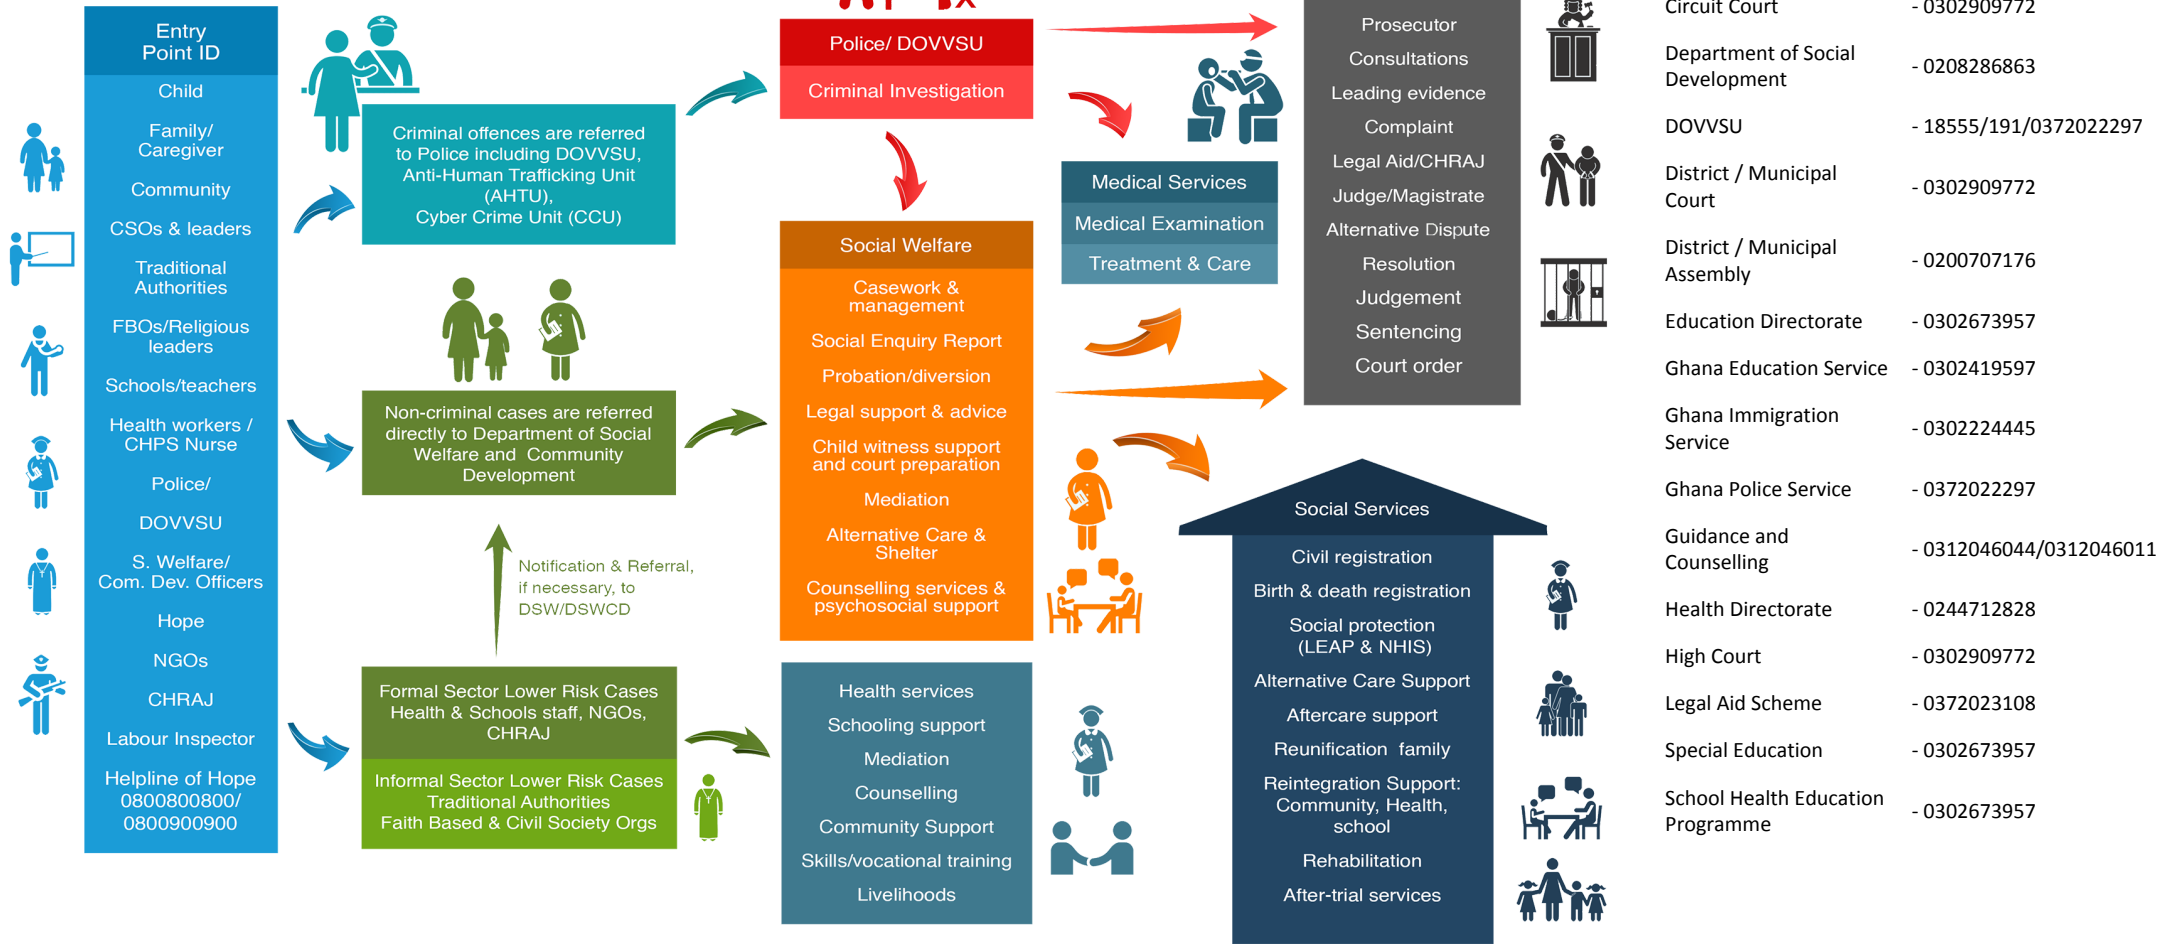

Referral Pathway - Bunkpurugu Nakpanduri District District, North East Region

Child Protection - Sexual And Gender-Based Violence - Social Protection Services

PATHWAYS FOR REPORTING, RESPONSE AND REFERRALS

MoGCSP Helpline of Hope - 0800 800 800 or 0900 800 800; MoGCSP Directory of Services - www.directory.mogcsp.gov.gh; GPS DOVVSU Domestic Violence Helpline - 05 5100 0900; National Cyber Security Online Abuse Helpline - 292; GPS Counter Trafficking Helpline - 18555/191