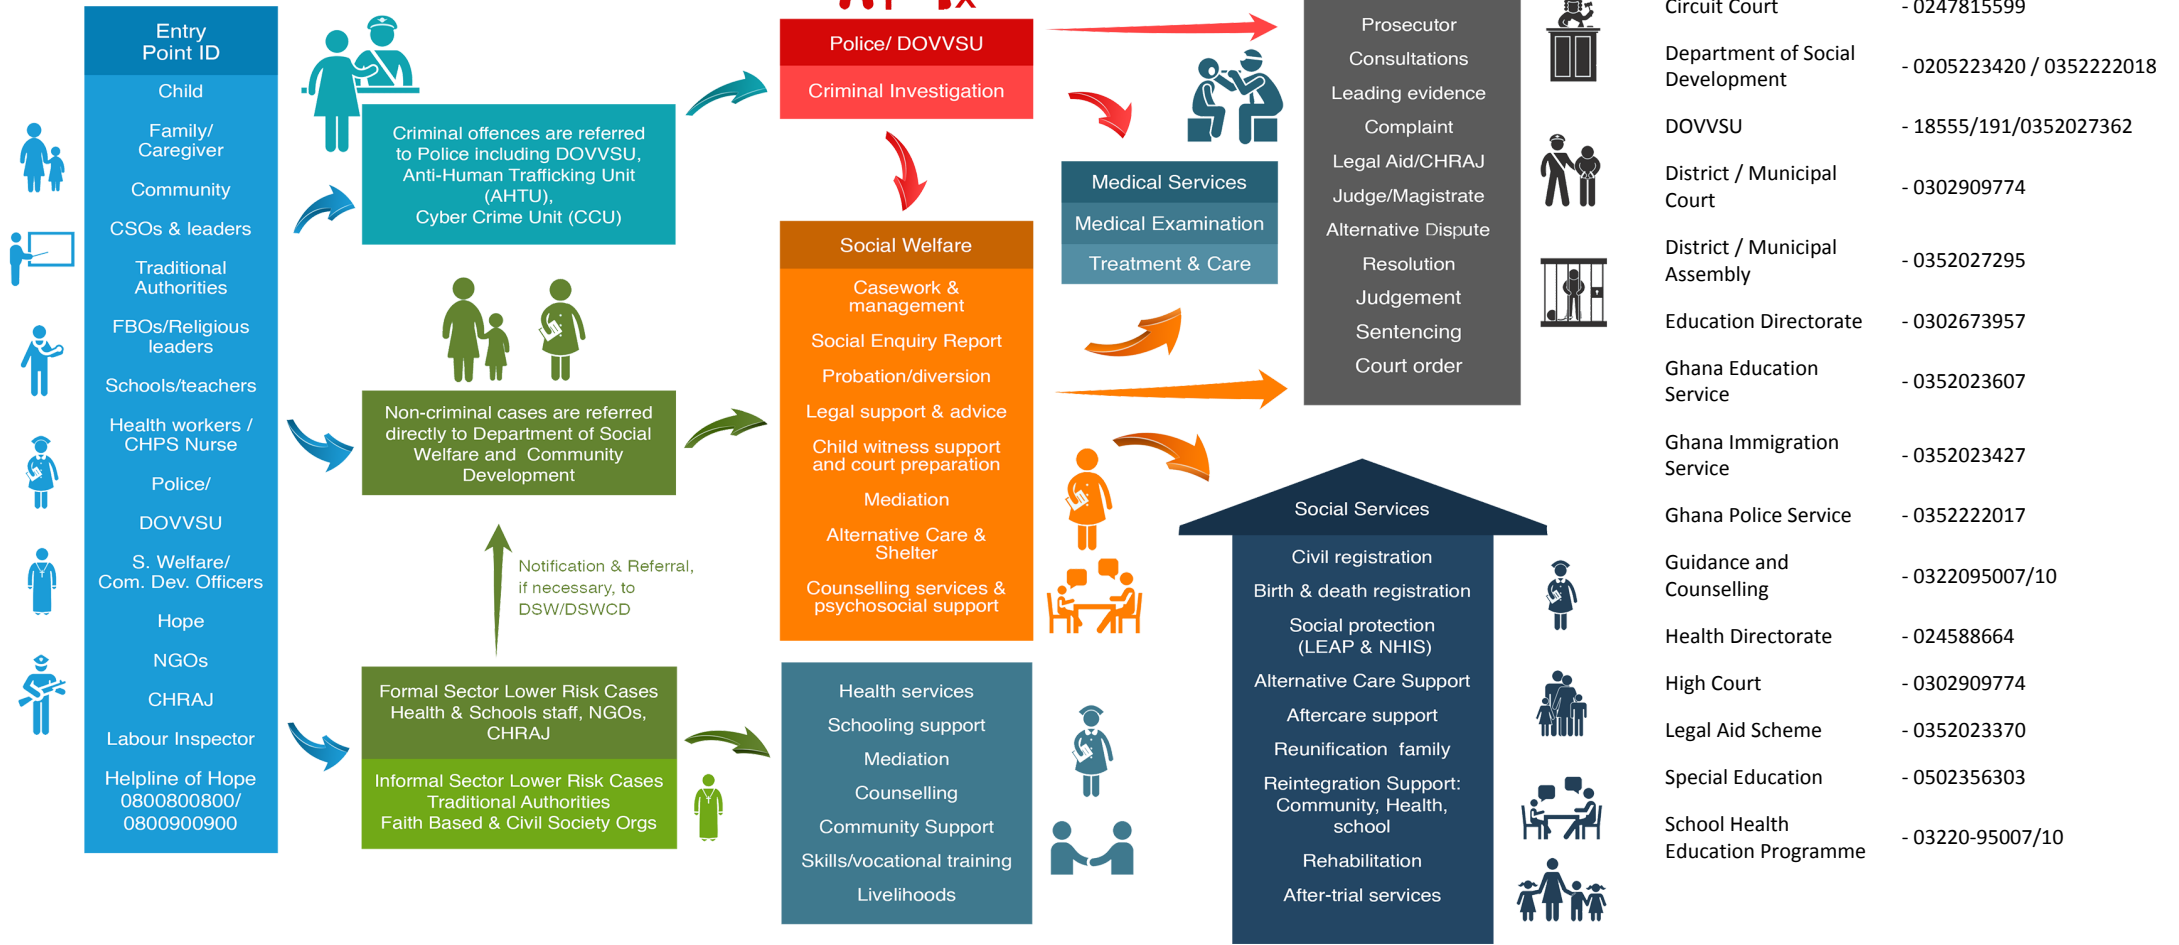

Referral Pathway - Berekum Municipal District District, Bono Region

Child Protection - Sexual And Gender-Based Violence - Social Protection Services

PATHWAYS FOR REPORTING, RESPONSE AND REFERRALS

MoGCSP Helpline of Hope - 0800 800 800 or 0900 800 800; MoGCSP Directory of Services - www.directory.mogcsp.gov.gh; GPS DOVVSU Domestic Violence Helpline - 05 5100 0900; National Cyber Security Online Abuse Helpline - 292; GPS Counter Trafficking Helpline - 18555/191