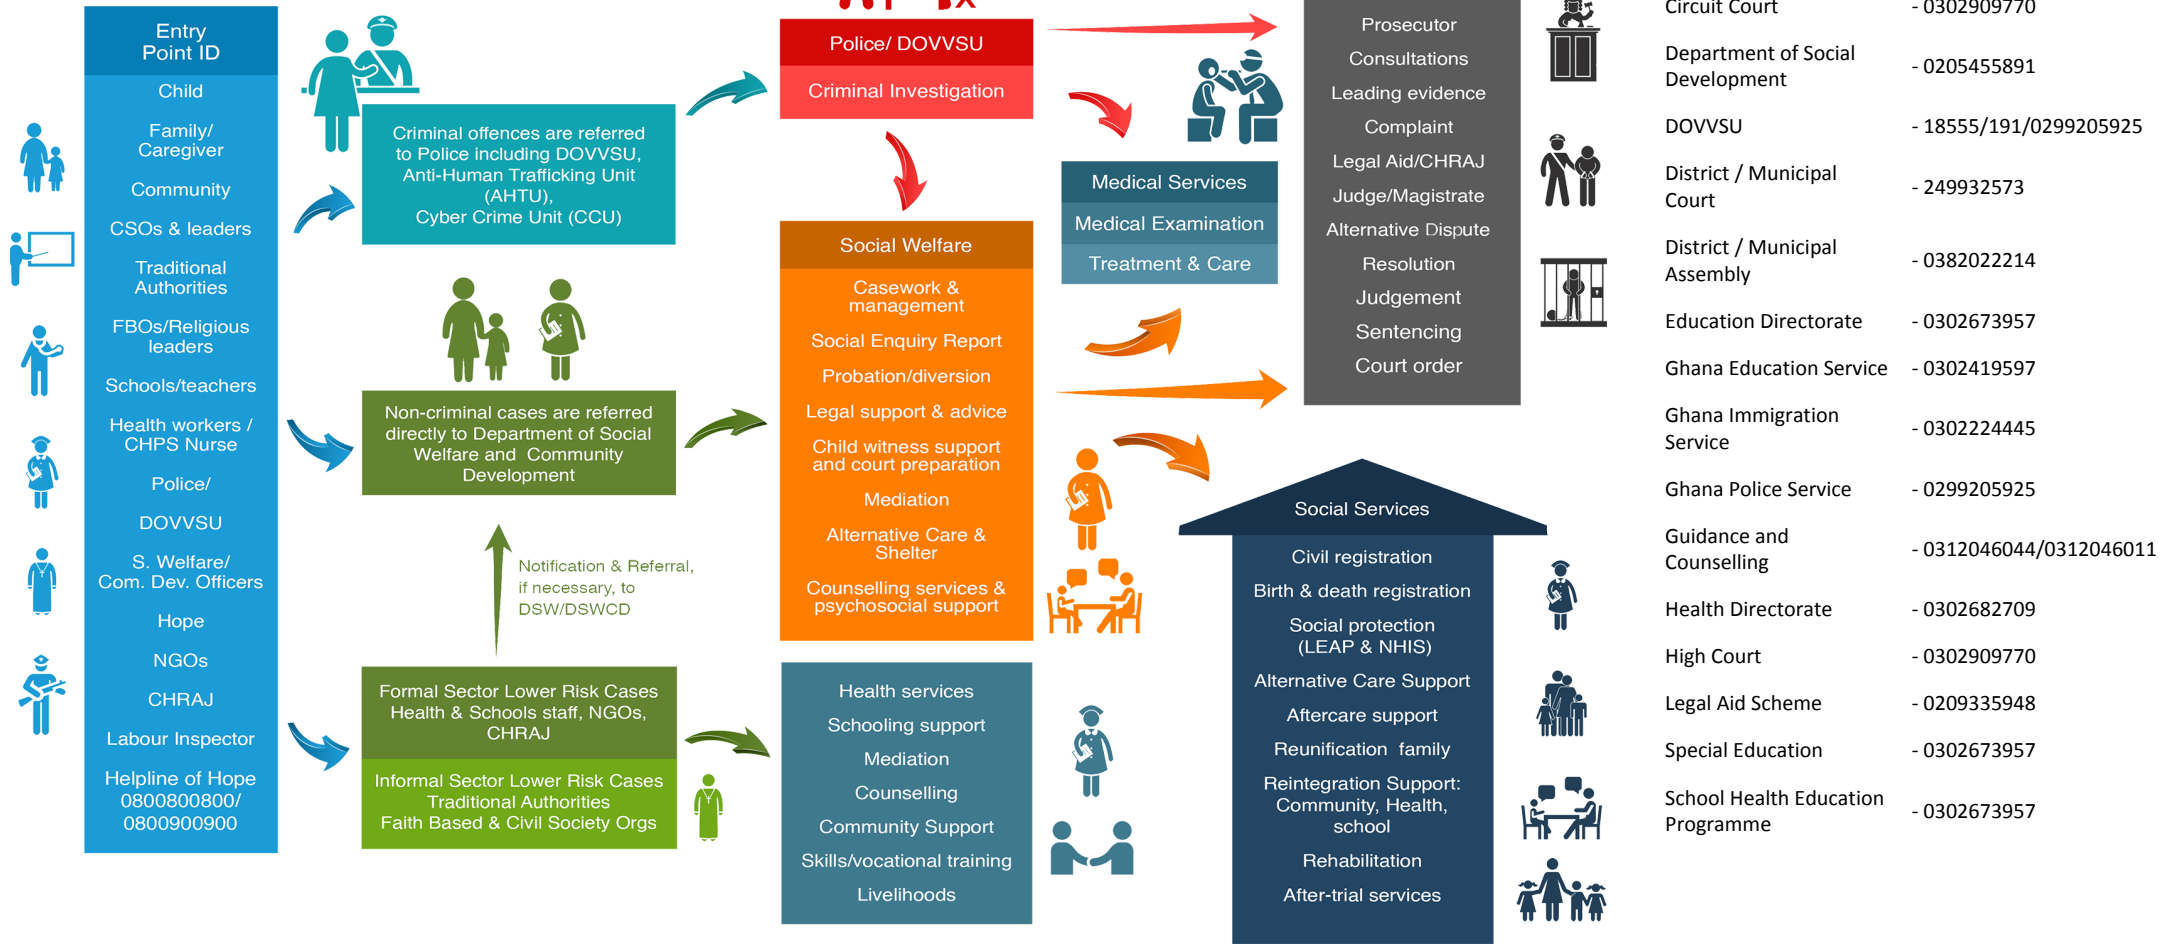

# Referral Pathway - Bawku West District District, Upper East Region

Child Protection - Sexual And Gender-Based Violence - Social Protection Services

## PATHWAYS FOR REPORTING, RESPONSE AND REFERRALS

MoGCSP Helpline of Hope - 0800 800 800 or 0900 800 800; MoGCSP Directory of Services - www.directory.mogcsp.gov.gh; GPS DOVVSU Domestic Violence Helpline - 05 5100 0900; National Cyber Security Online Abuse Helpline - 292; GPS Counter Trafficking Helpline - 18555/191