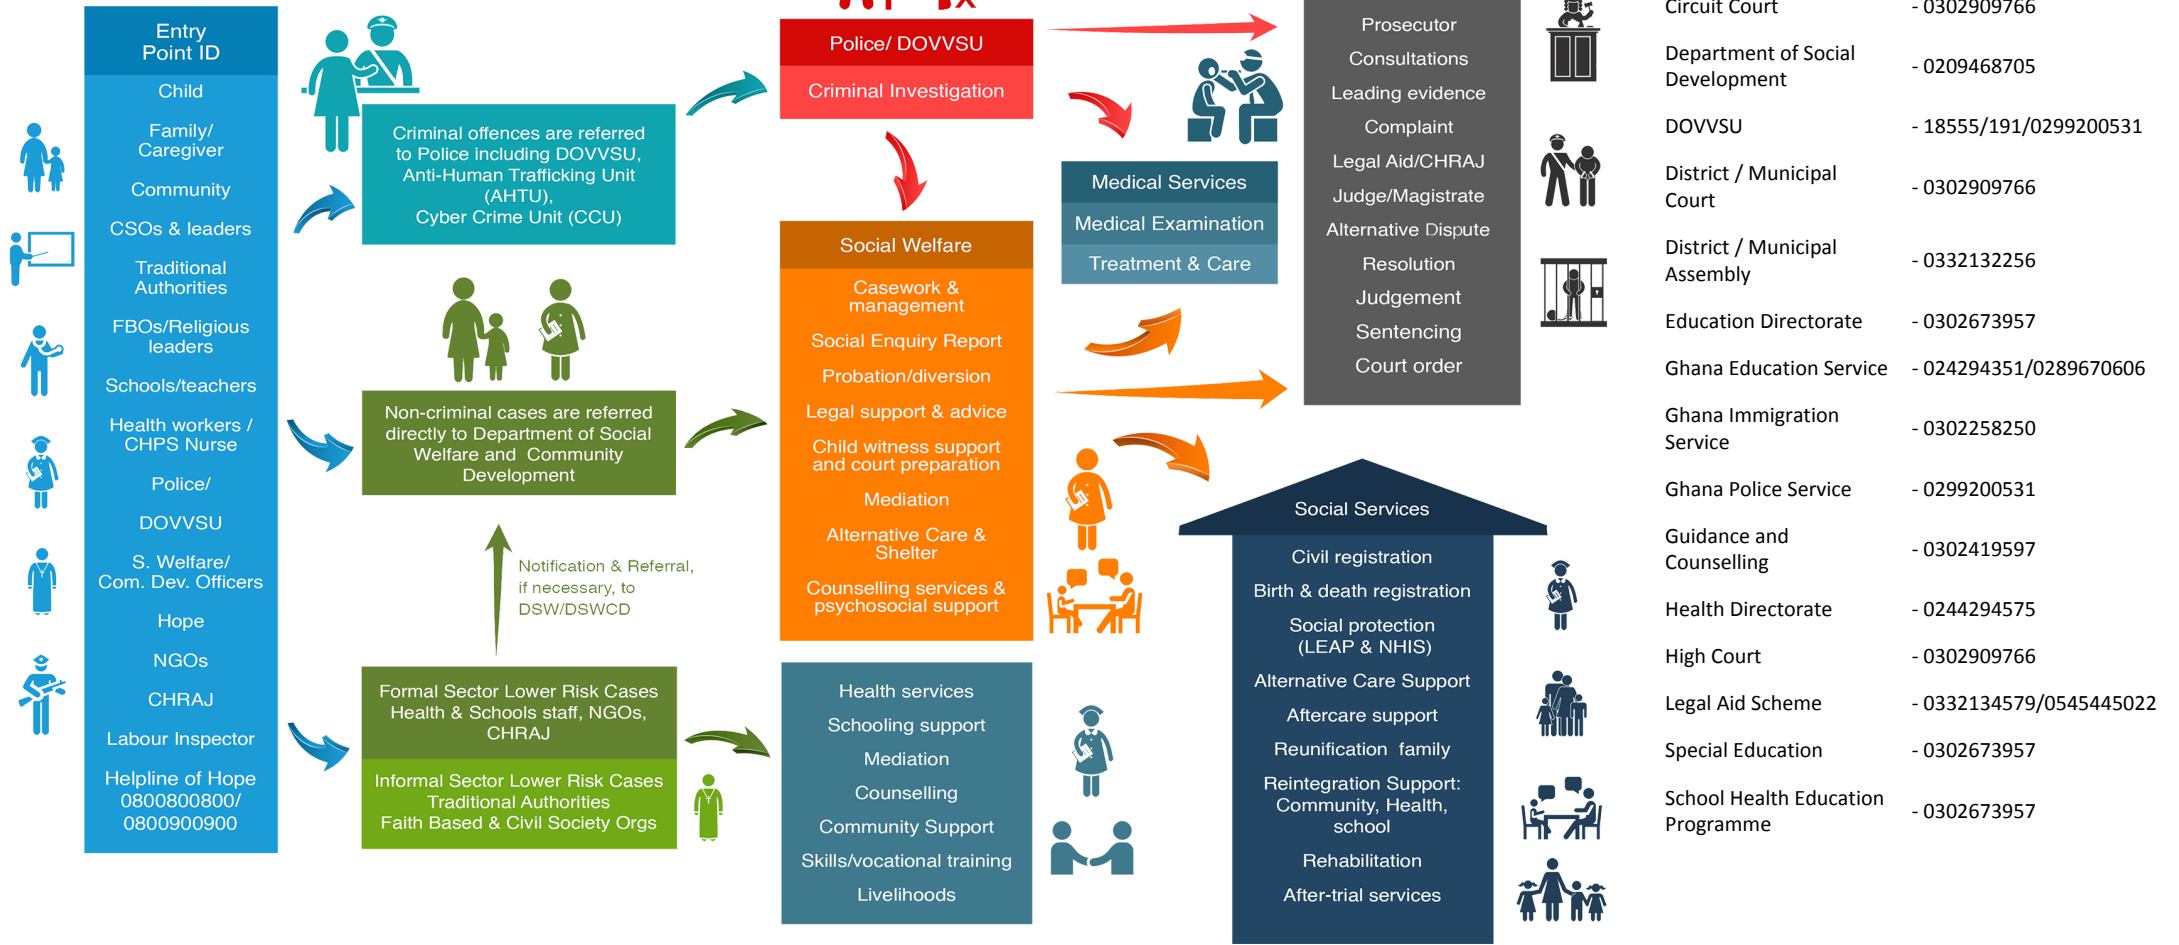

Referral Pathway - Awutu Senya West District District, Central Region

Child Protection - Sexual And Gender-Based Violence - Social Protection Services

PATHWAYS FOR REPORTING, RESPONSE AND REFERRALS

MoGCSP Helpline of Hope - 0800 800 800 or 0900 800 800; MoGCSP Directory of Services - www.directory.mogcsp.gov.gh; GPS DOVVSU Domestic Violence Helpline - 05 5100 0900; National Cyber Security Online Abuse Helpline - 292; GPS Counter Trafficking Helpline - 18555/191