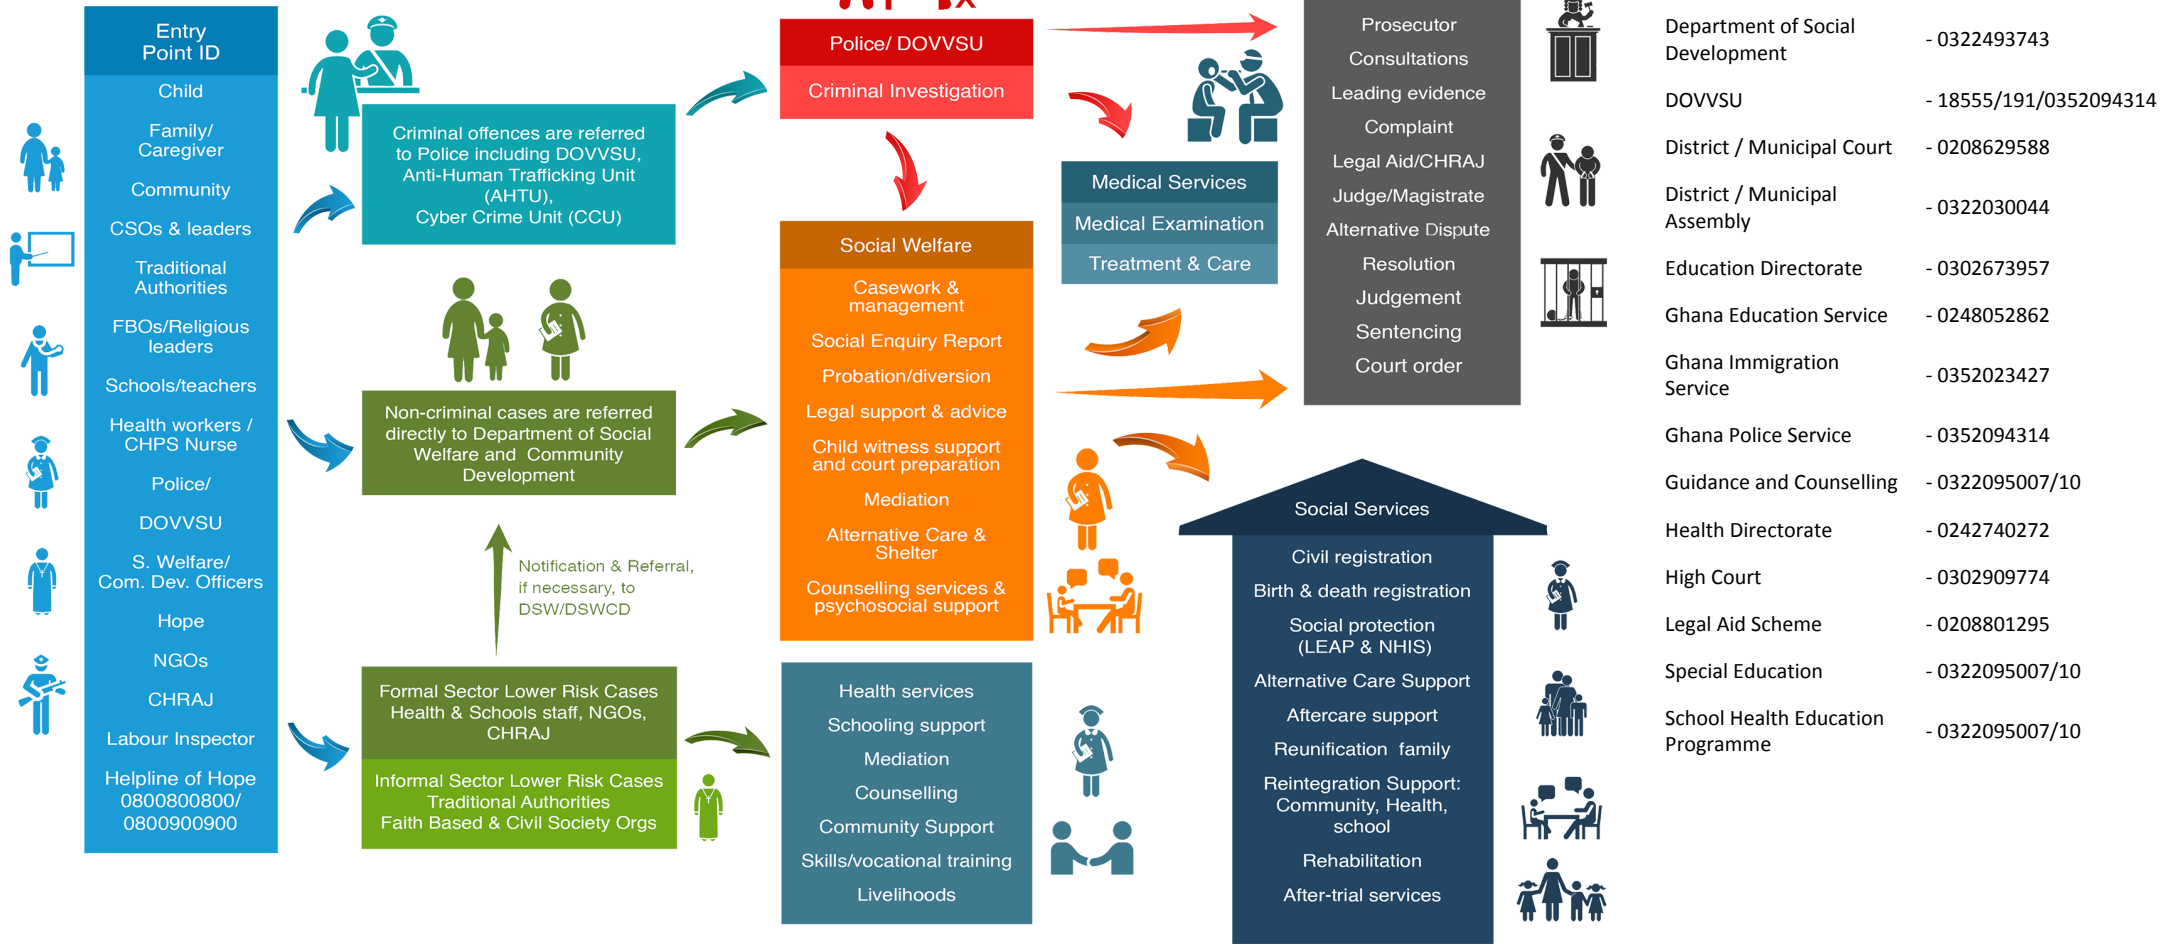

Referral Pathway - Asunafo South Municipal District District, Ahafo Region

Child Protection - Sexual And Gender-Based Violence - Social Protection Services

PATHWAYS FOR REPORTING, RESPONSE AND REFERRALS

MoGCSP Helpline of Hope - 0800 800 800 or 0900 800 800; MoGCSP Directory of Services - www.directory.mogcsp.gov.gh; GPS DOVVSU Domestic Violence Helpline - 05 5100 0900; National Cyber Security Online Abuse Helpline - 292; GPS Counter Trafficking Helpline - 18555/191