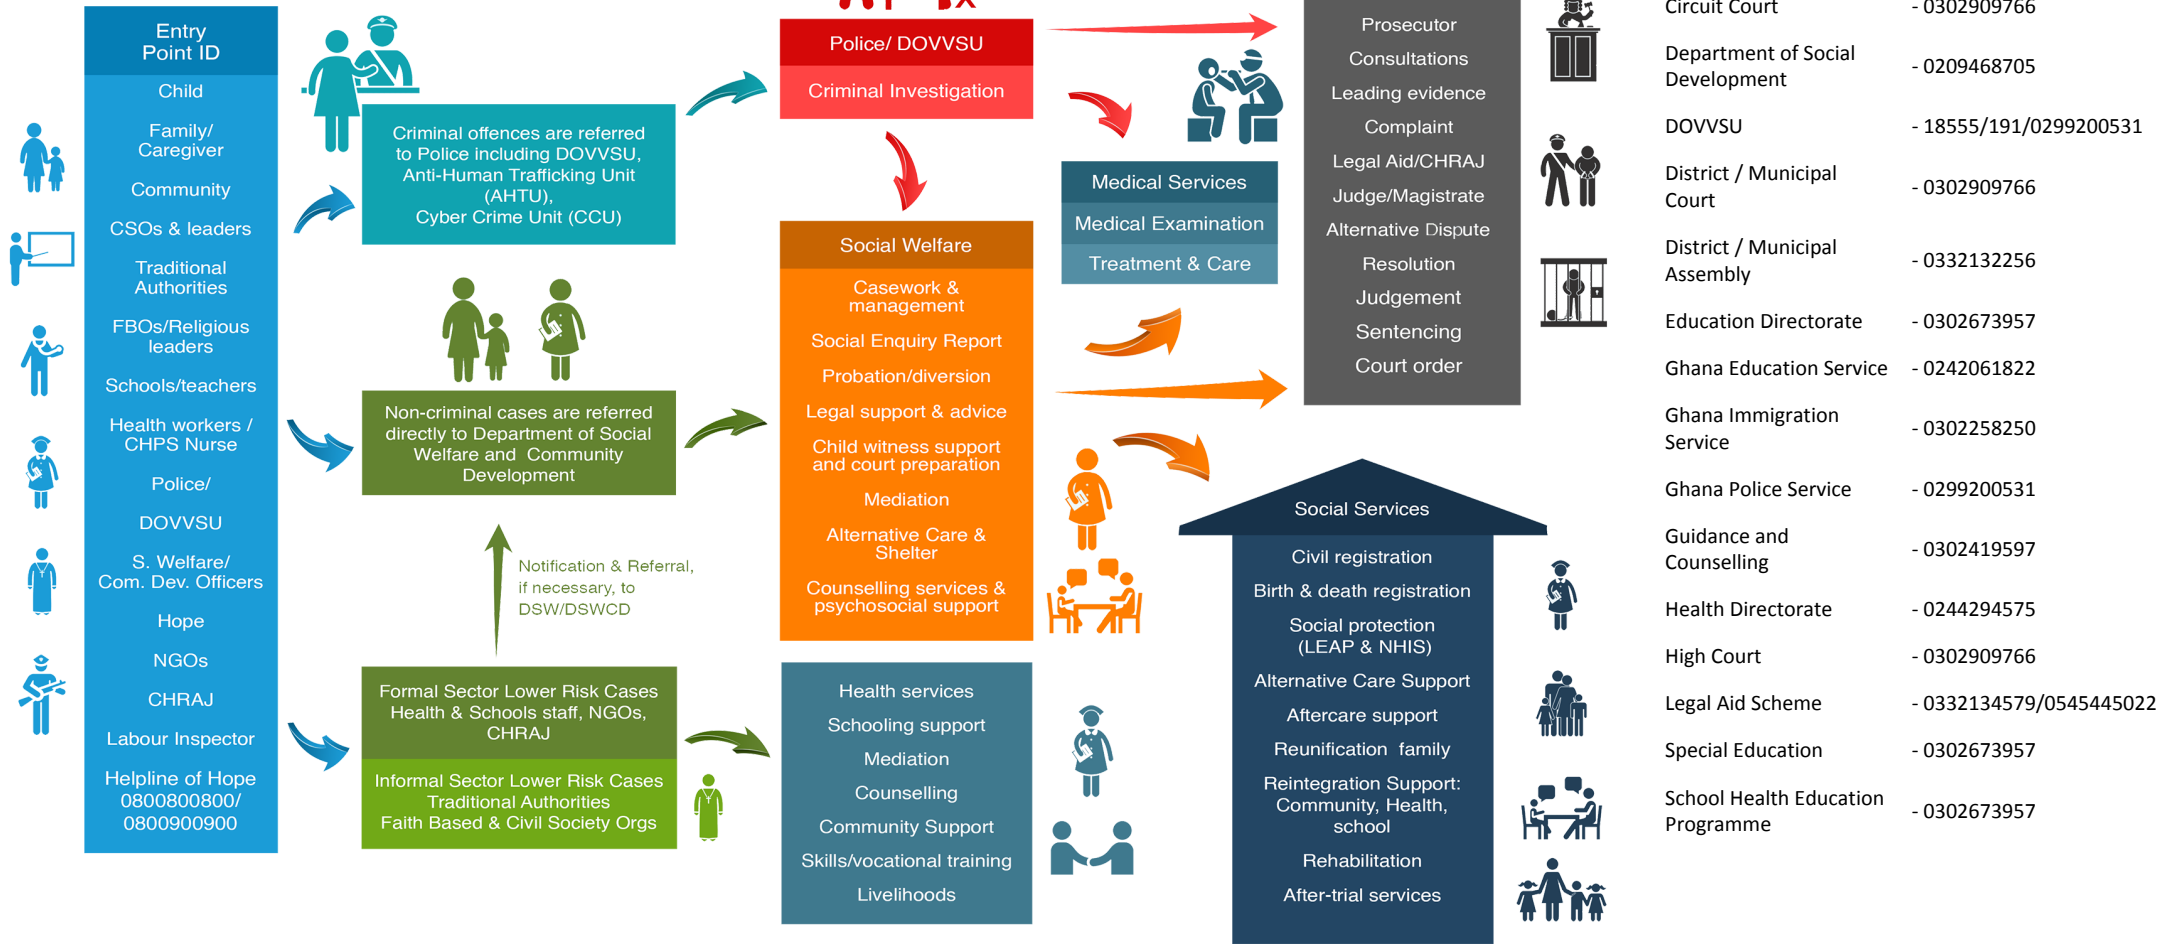

Referral Pathway - Assin Central Municipal District District, Central Region

Child Protection - Sexual And Gender-Based Violence - Social Protection Services

PATHWAYS FOR REPORTING, RESPONSE AND REFERRALS

MoGCSP Helpline of Hope - 0800 800 800 or 0900 800 800; MoGCSP Directory of Services - www.directory.mogcsp.gov.gh; GPS DOVVSU Domestic Violence Helpline - 05 5100 0900; National Cyber Security Online Abuse Helpline - 292; GPS Counter Trafficking Helpline - 18555/191