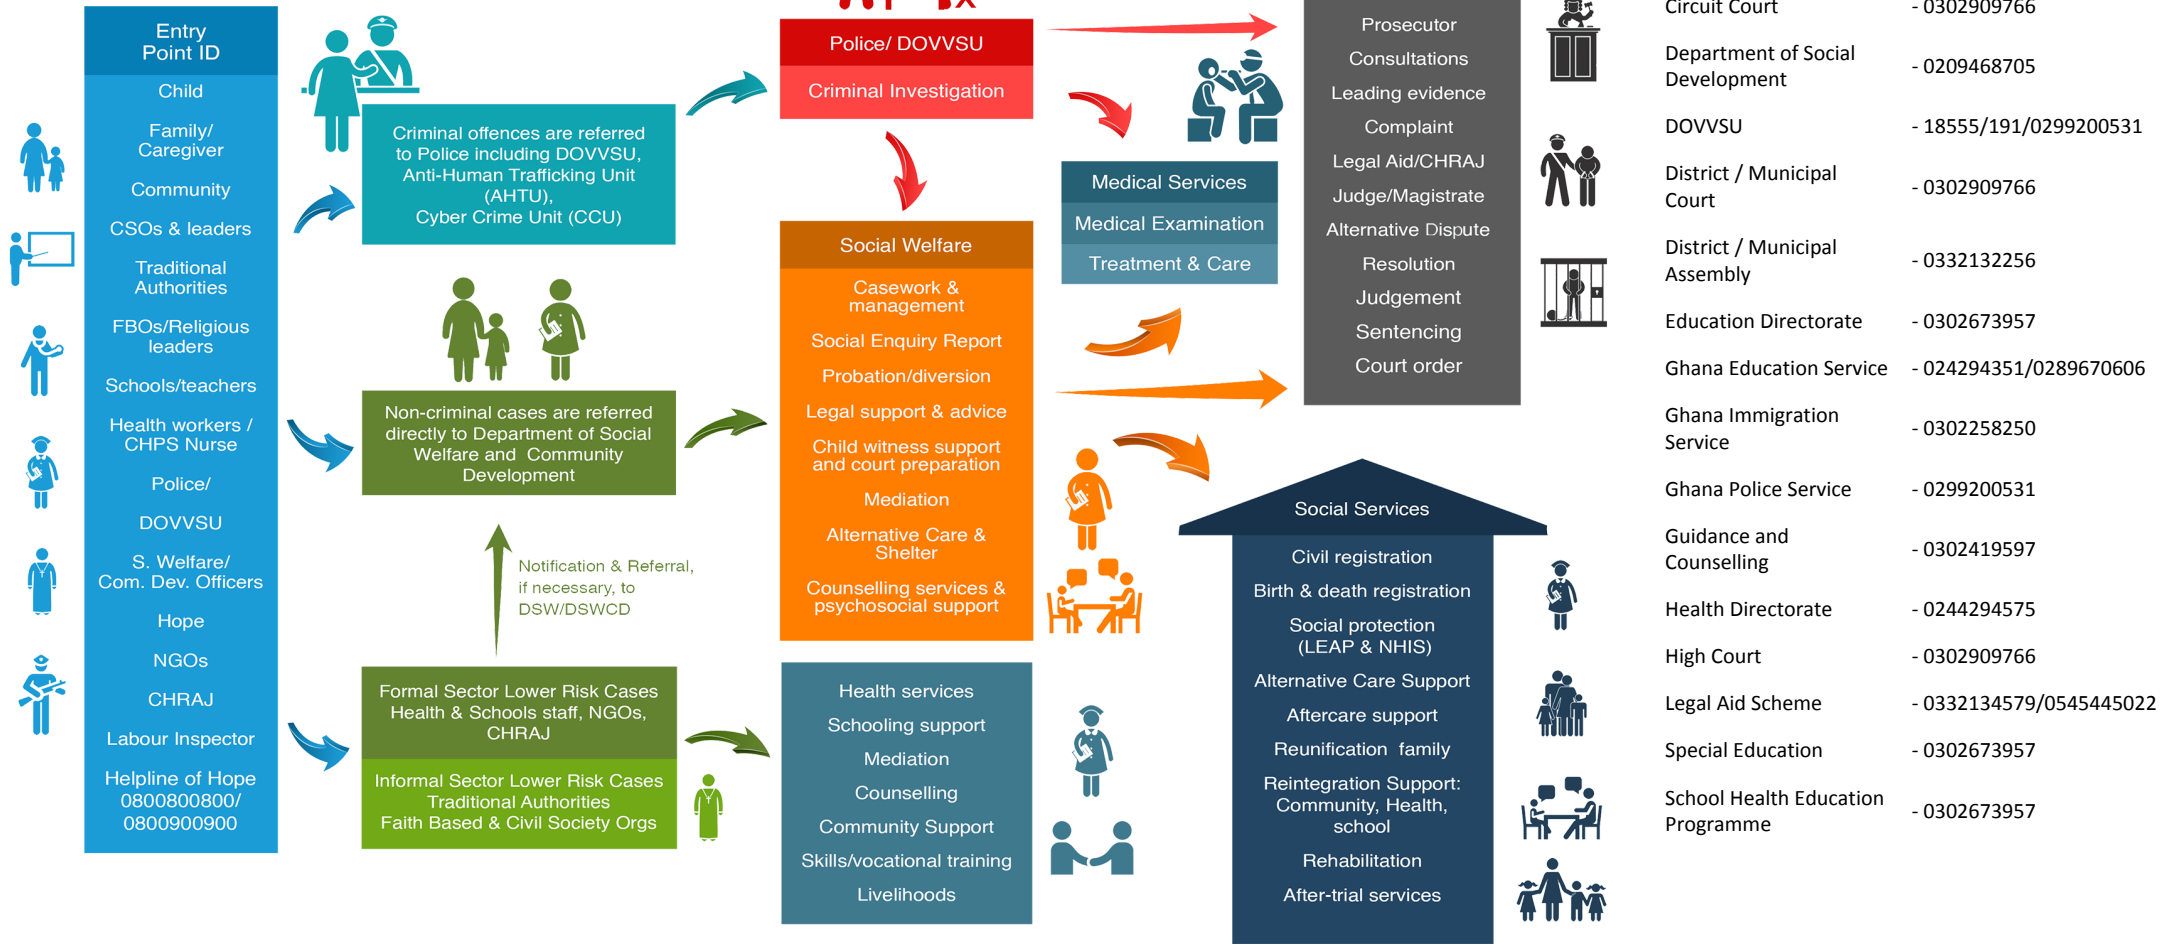

Referral Pathway - Asikuma Odoben Brakwa District District, Central Region

Child Protection - Sexual And Gender-Based Violence - Social Protection Services

PATHWAYS FOR REPORTING, RESPONSE AND REFERRALS

MoGCSP Helpline of Hope - 0800 800 800 or 0900 800 800; MoGCSP Directory of Services - www.directory.mogcsp.gov.gh; GPS DOVVSU Domestic Violence Helpline - 05 5100 0900; National Cyber Security Online Abuse Helpline - 292; GPS Counter Trafficking Helpline - 18555/191