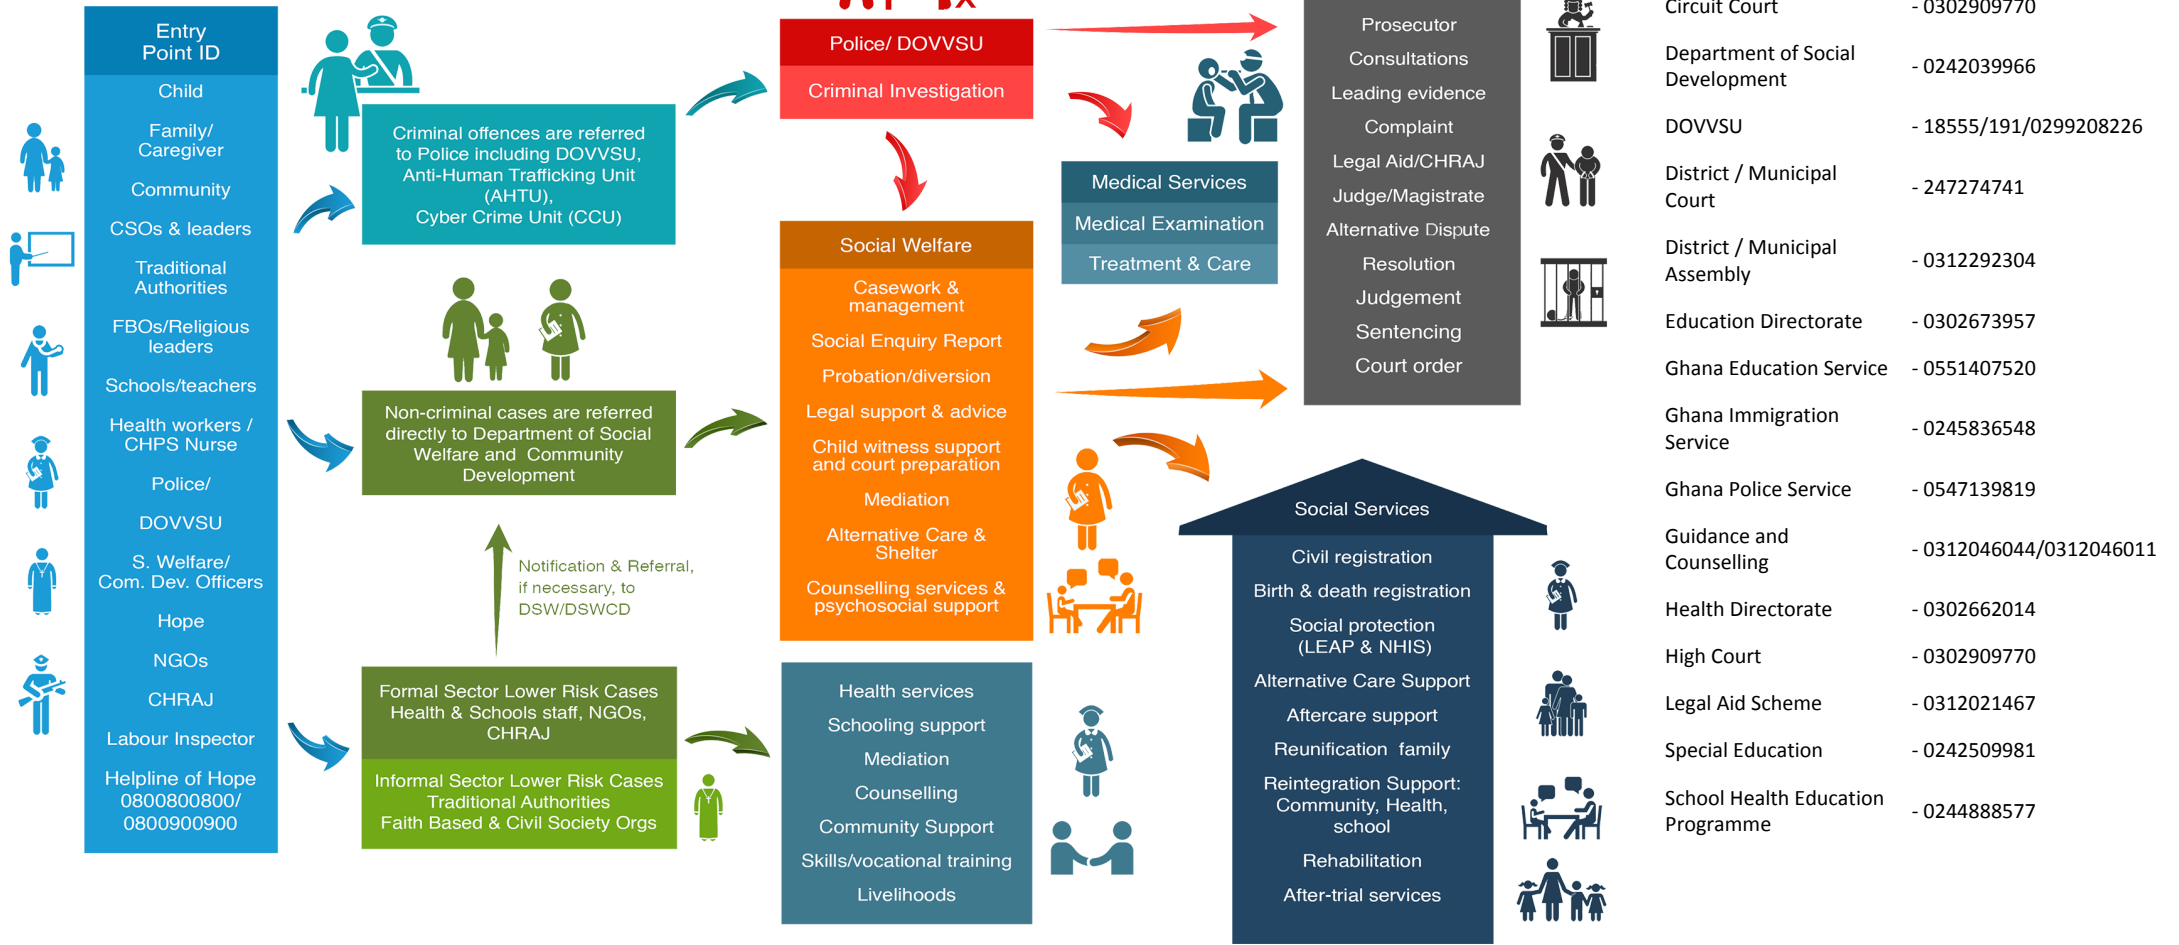

# Referral Pathway - Aowin Municipal District District, Western North Region

Child Protection - Sexual And Gender-Based Violence - Social Protection Services

## PATHWAYS FOR REPORTING, RESPONSE AND REFERRALS

MoGCSP Helpline of Hope - 0800 800 800 or 0900 800 800; MoGCSP Directory of Services - www.directory.mogcsp.gov.gh; GPS DOVVSU Domestic Violence Helpline - 05 5100 0900; National Cyber Security Online Abuse Helpline - 292; GPS Counter Trafficking Helpline - 18555/191