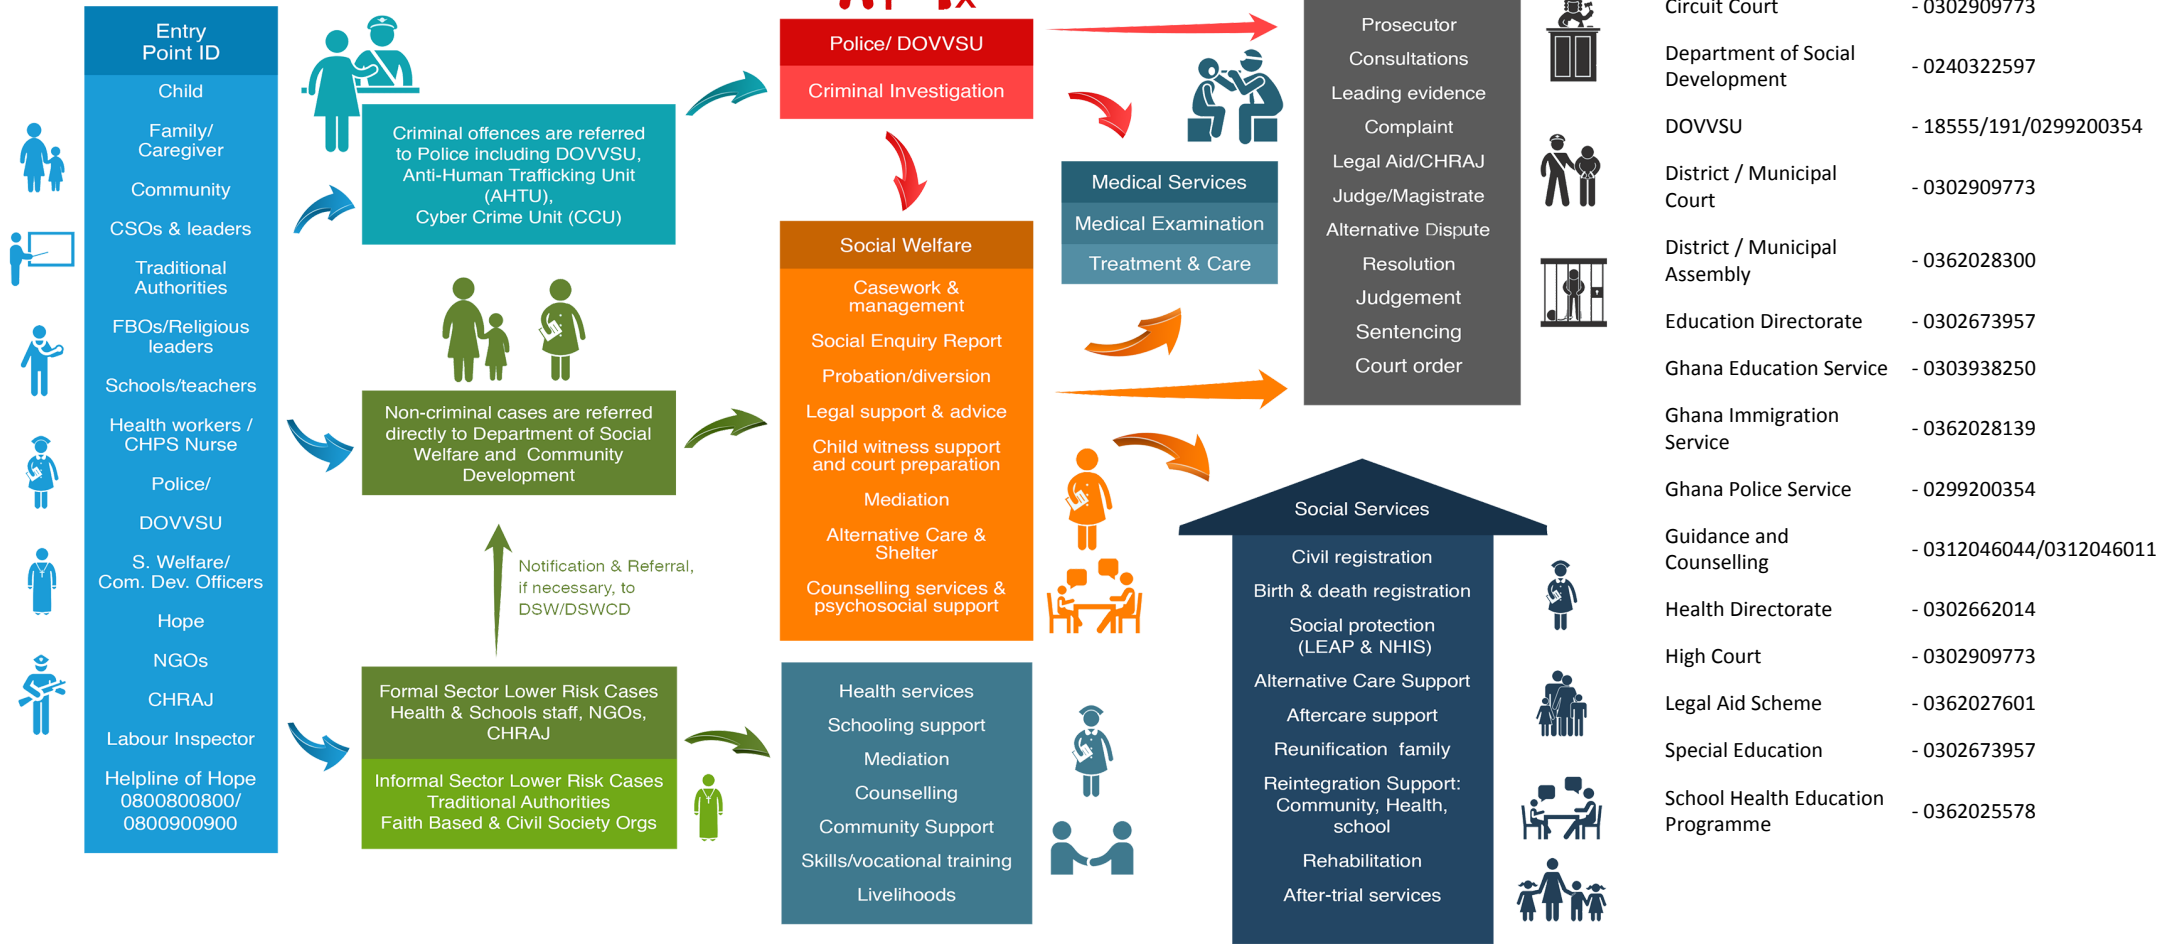

Referral Pathway - Akatsi South South District District, Volta Region

Child Protection - Sexual And Gender-Based Violence - Social Protection Services

PATHWAYS FOR REPORTING, RESPONSE AND REFERRALS

MoGCSP Helpline of Hope - 0800 800 800 or 0900 800 800; MoGCSP Directory of Services - www.directory.mogcsp.gov.gh; GPS DOVVSU Domestic Violence Helpline - 05 5100 0900; National Cyber Security Online Abuse Helpline - 292; GPS Counter Trafficking Helpline - 18555/191