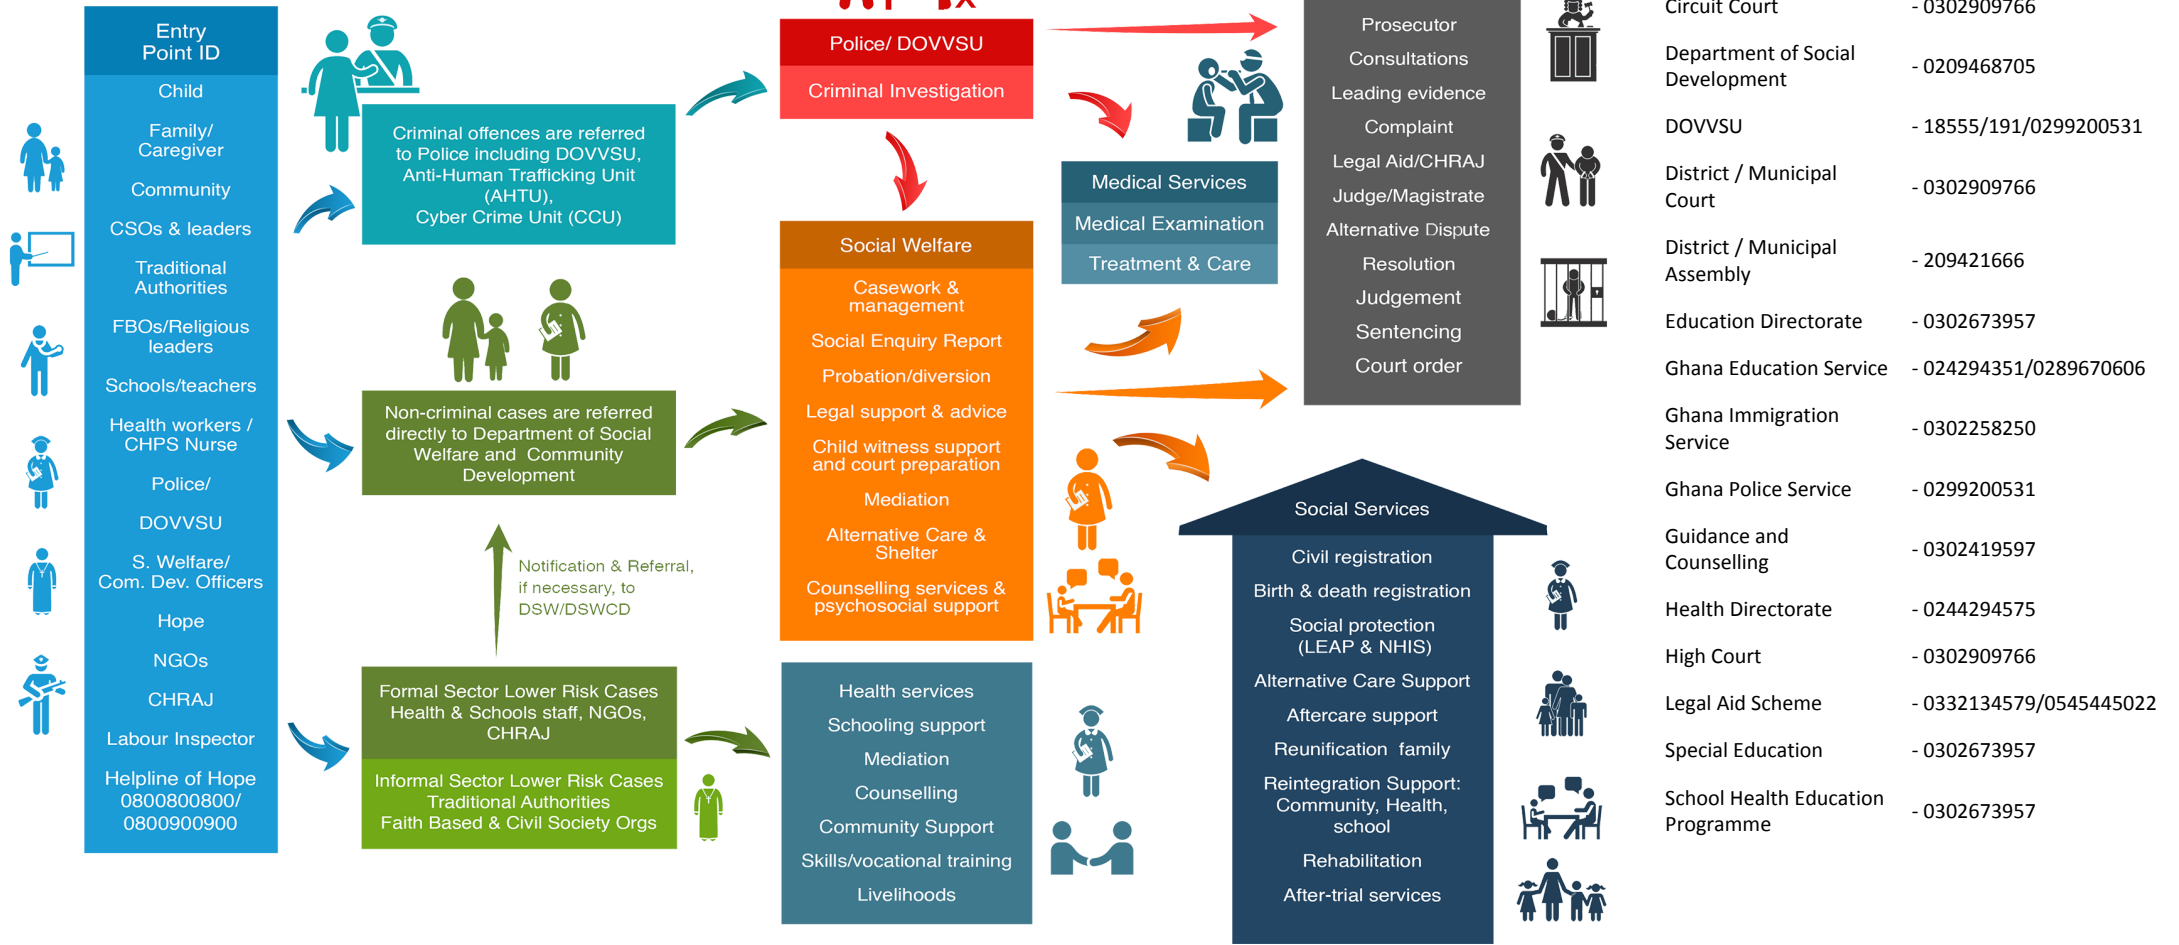

Referral Pathway - Ajumako Enyan Essiam District District, Central Region

Child Protection - Sexual And Gender-Based Violence - Social Protection Services

PATHWAYS FOR REPORTING, RESPONSE AND REFERRALS

MoGCSP Helpline of Hope - 0800 800 800 or 0900 800 800; MoGCSP Directory of Services - www.directory.mogcsp.gov.gh; GPS DOVVSU Domestic Violence Helpline - 05 5100 0900; National Cyber Security Online Abuse Helpline - 292; GPS Counter Trafficking Helpline - 18555/191