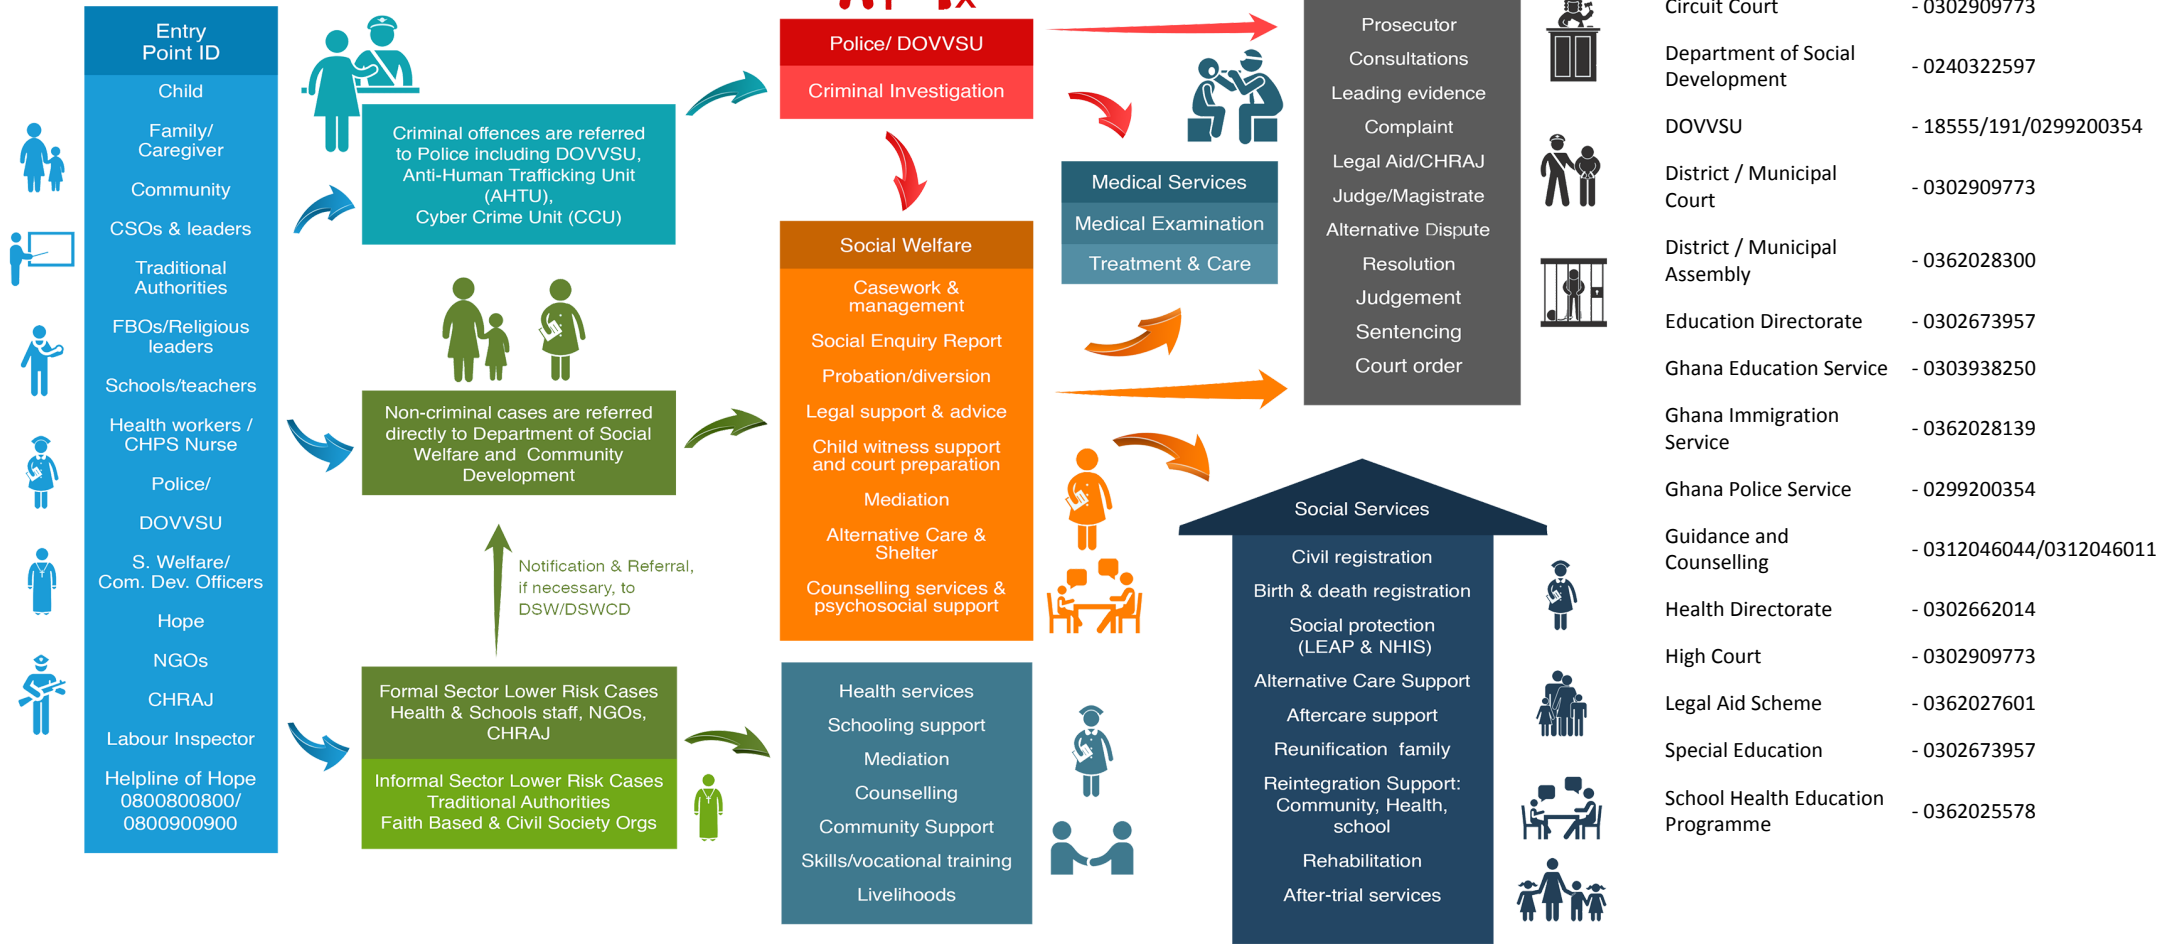

Referral Pathway - Afadjato South District District, Volta Region

Child Protection - Sexual And Gender-Based Violence - Social Protection Services

PATHWAYS FOR REPORTING, RESPONSE AND REFERRALS

MoGCSP Helpline of Hope - 0800 800 800 or 0900 800 800; MoGCSP Directory of Services - www.directory.mogcsp.gov.gh; GPS DOVVSU Domestic Violence Helpline - 05 5100 0900; National Cyber Security Online Abuse Helpline - 292; GPS Counter Trafficking Helpline - 18555/191