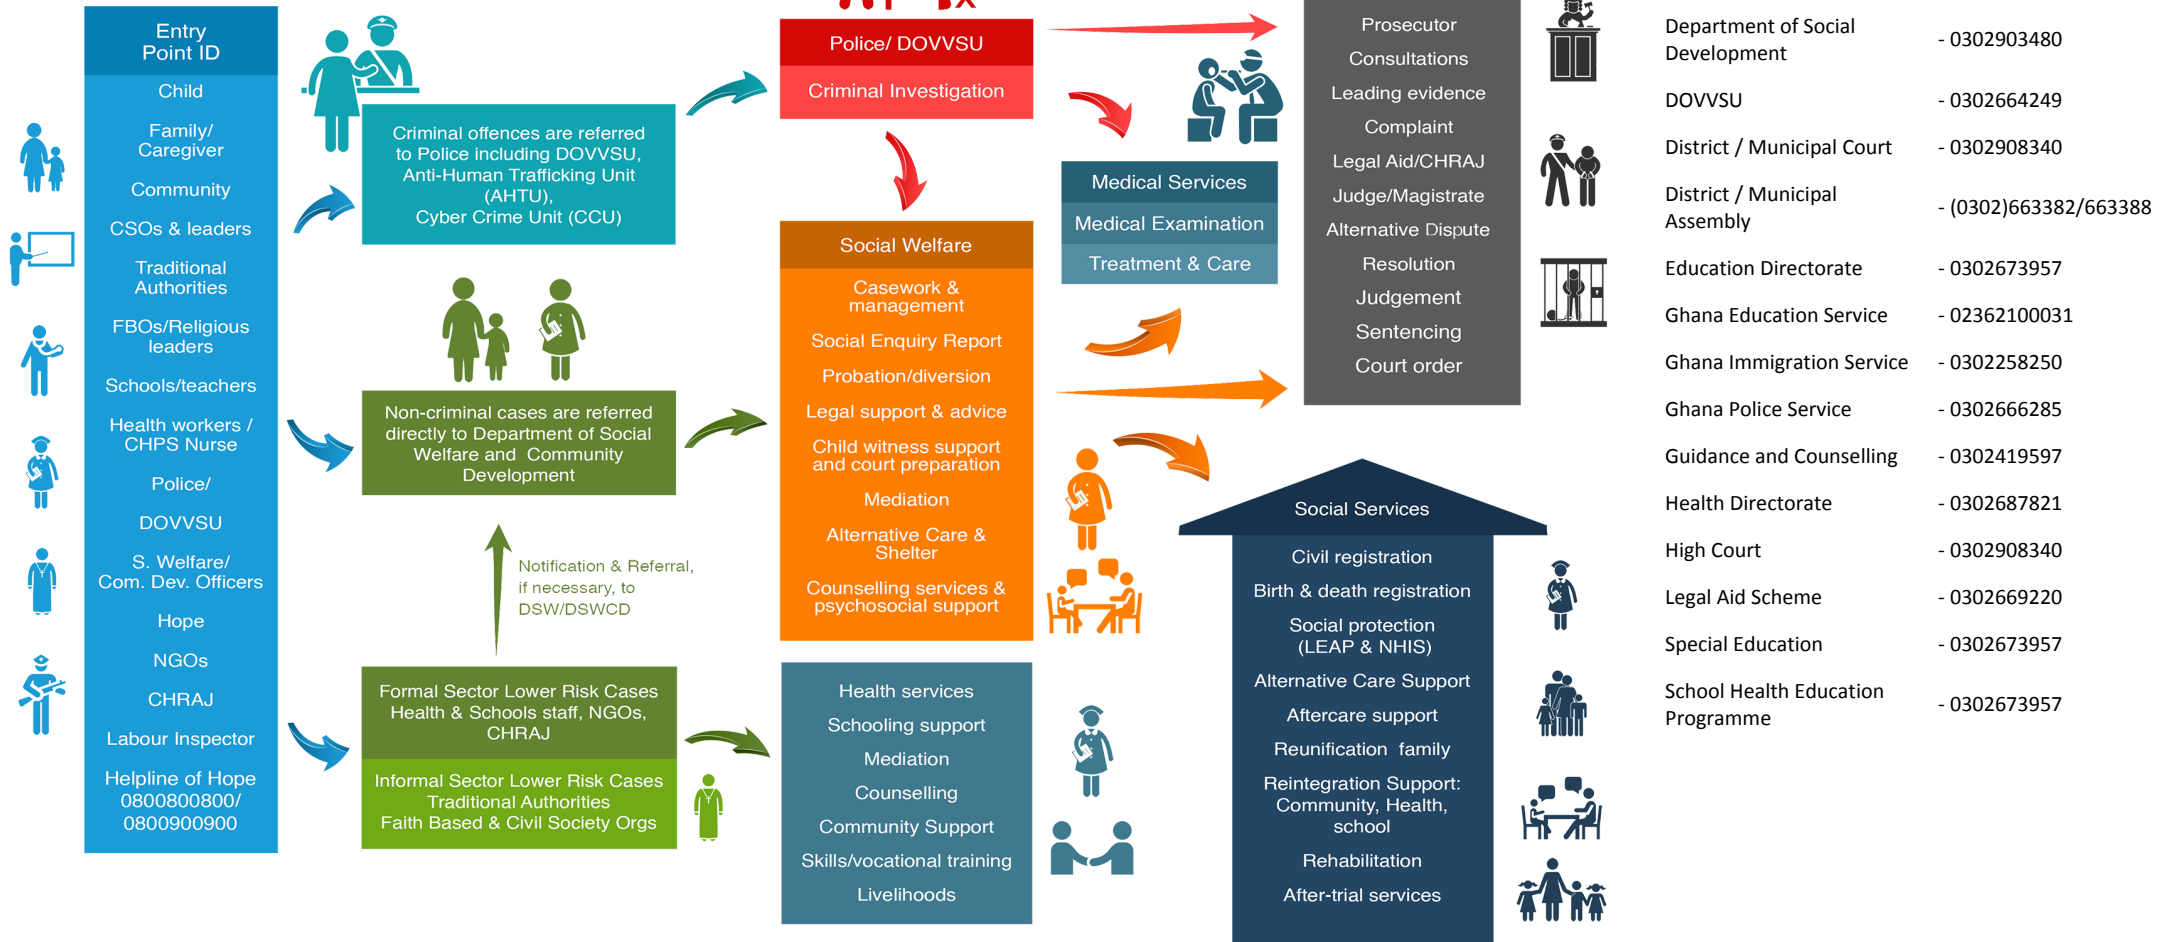

Referral Pathway - Accra Metropolitan District, Greater Accra Region

Child Protection - Sexual And Gender-Based Violence - Social Protection Services

PATHWAYS FOR REPORTING, RESPONSE AND REFERRALS

MoGCSP Helpline of Hope - 0800 800 800 or 0900 800 800; MoGCSP Directory of Services - www.directory.mogcsp.gov.gh; GPS DOVVSU Domestic Violence Helpline - 05 5100 0900; National Cyber Security Online Abuse Helpline - 292; GPS Counter Trafficking Helpline - 18555/191