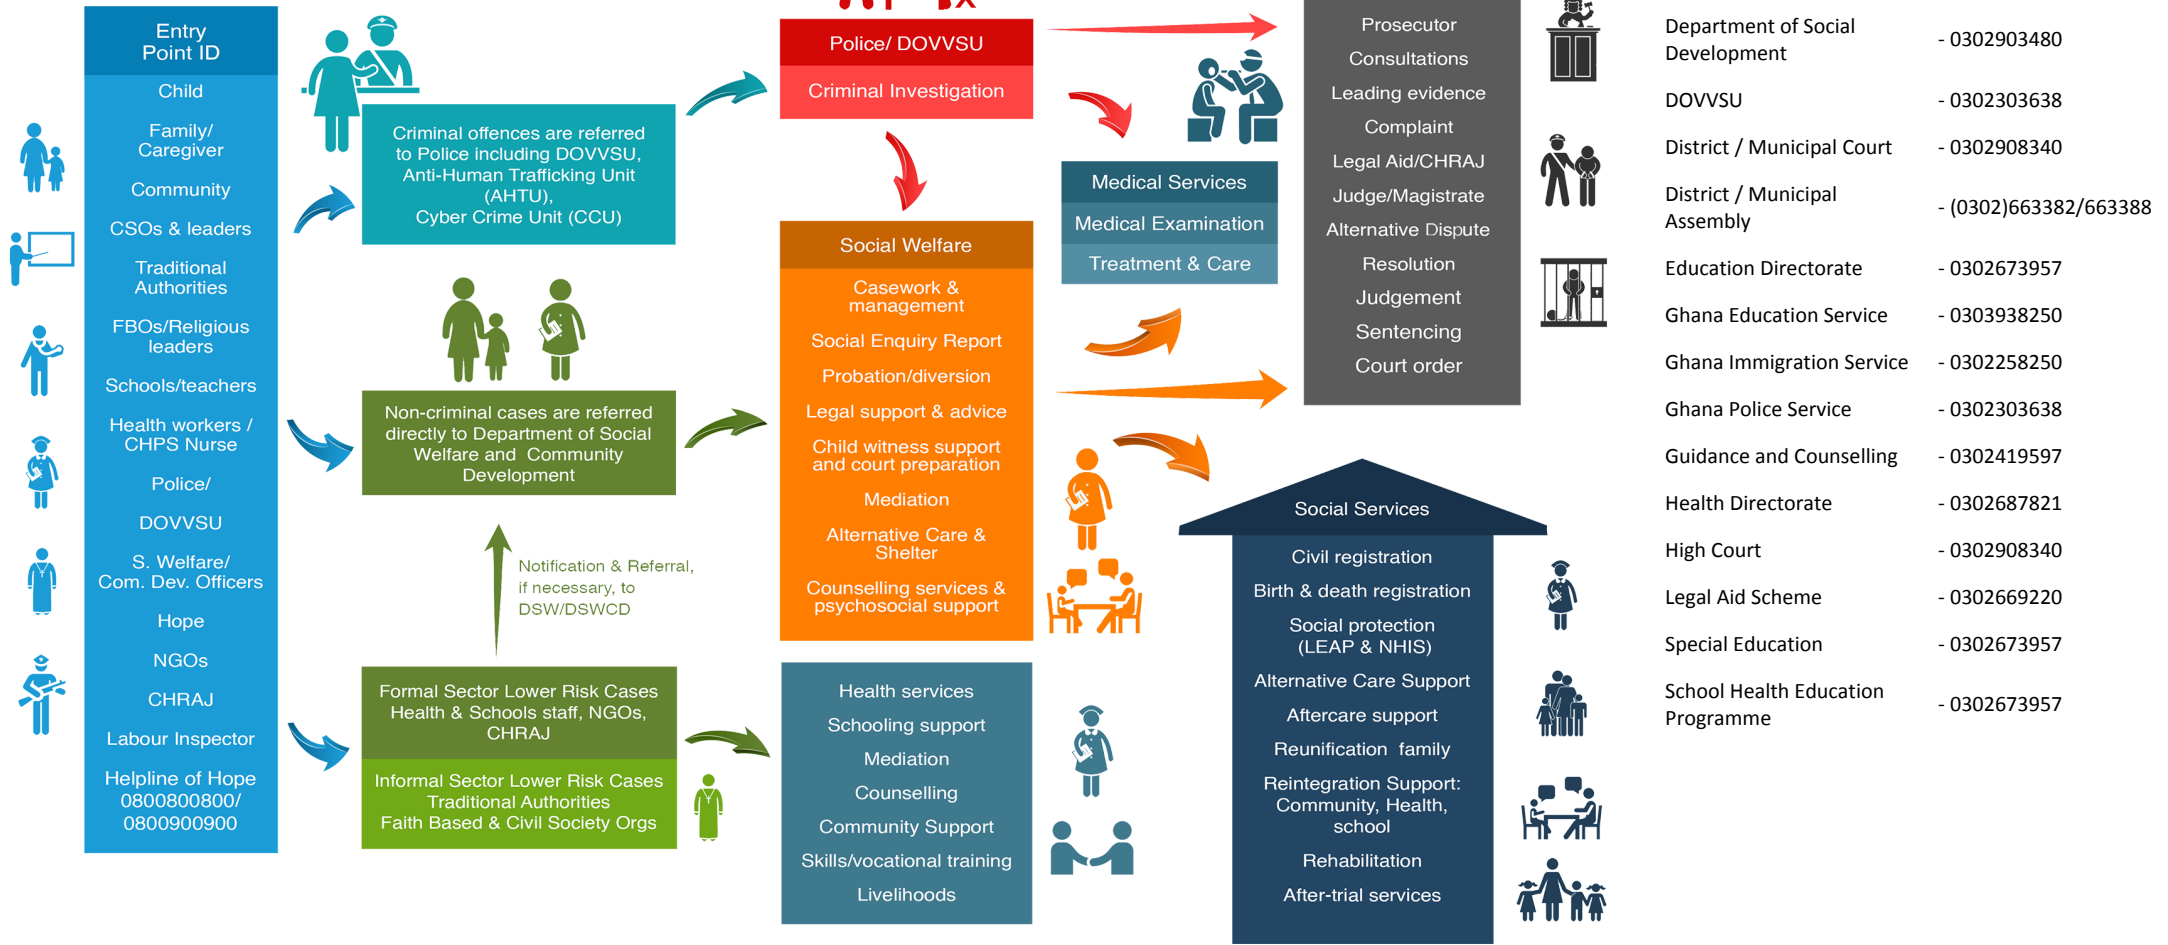

Referral Pathway - Ablekuma West Municipal District, Greater Accra Region

Child Protection - Sexual And Gender-Based Violence - Social Protection Services

PATHWAYS FOR REPORTING, RESPONSE AND REFERRALS

MoGCSP Helpline of Hope - 0800 800 800 or 0900 800 800; MoGCSP Directory of Services - www.directory.mogcsp.gov.gh; GPS DOVVSU Domestic Violence Helpline - 05 5100 0900; National Cyber Security Online Abuse Helpline - 292; GPS Counter Trafficking Helpline - 18555/191