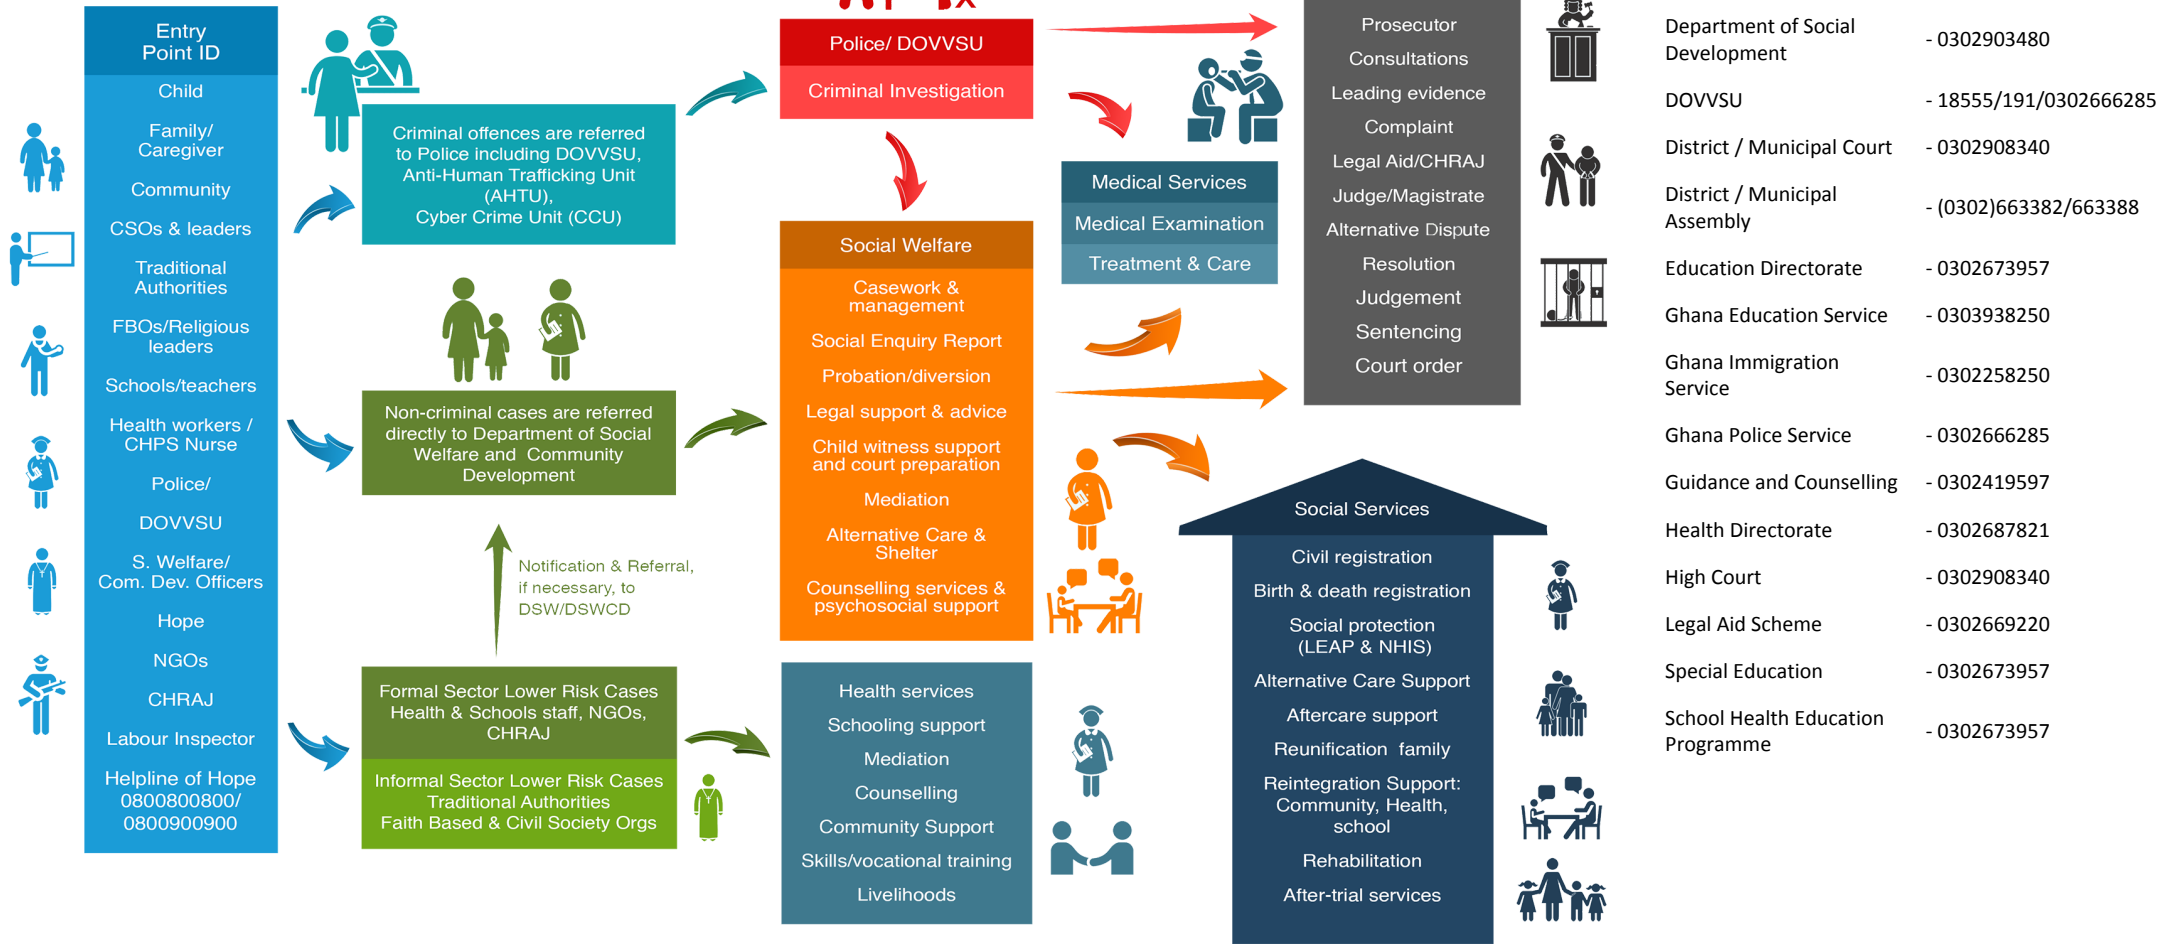

# Referral Pathway - Ablekuma North Municipal District, Greater Accra Region

Child Protection - Sexual And Gender-Based Violence - Social Protection Services

## PATHWAYS FOR REPORTING, RESPONSE AND REFERRALS

MoGCSP Helpline of Hope - 0800 800 800 or 0900 800 800; MoGCSP Directory of Services - [www.directory.mogcsp.gov.gh](http://www.directory.mogcsp.gov.gh); GPS DOVVSU Domestic Violence Helpline - 05 5100 0900; National Cyber Security Online Abuse Helpline - 292; GPS Counter Trafficking Helpline - 18555/191